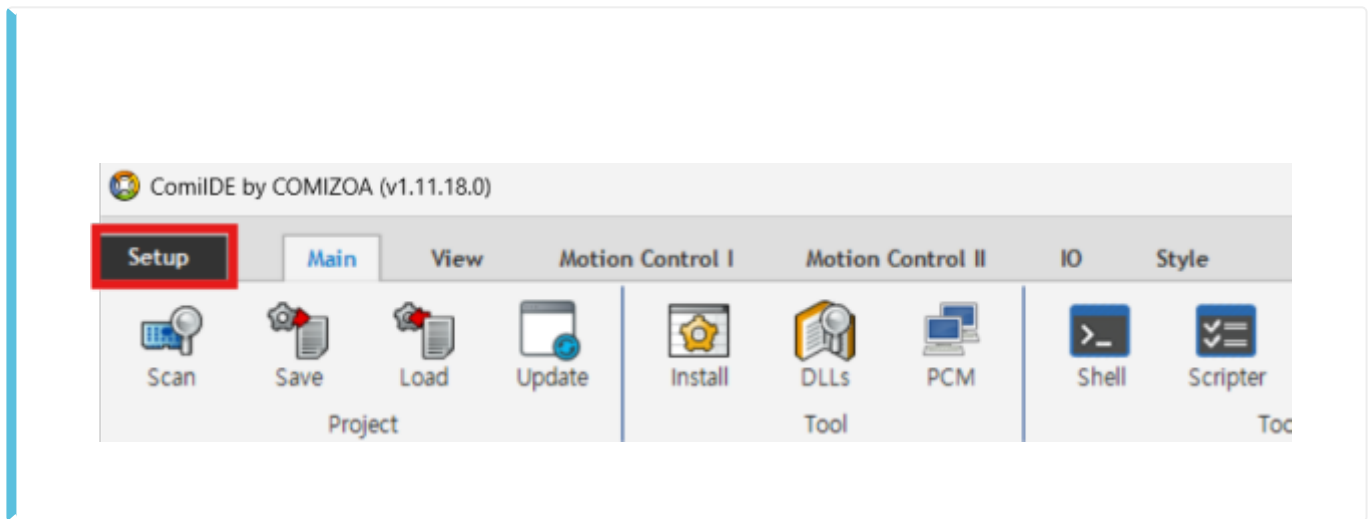

Setup 1
..... 1

Setup

× ComiIDE

- Menu Setup 'Setup'

From:

<http://comizoa.com/info/> - -

Permanent link:

http://comizoa.com/info/doku.php?id=application:comiide:30_control:10_setup:start