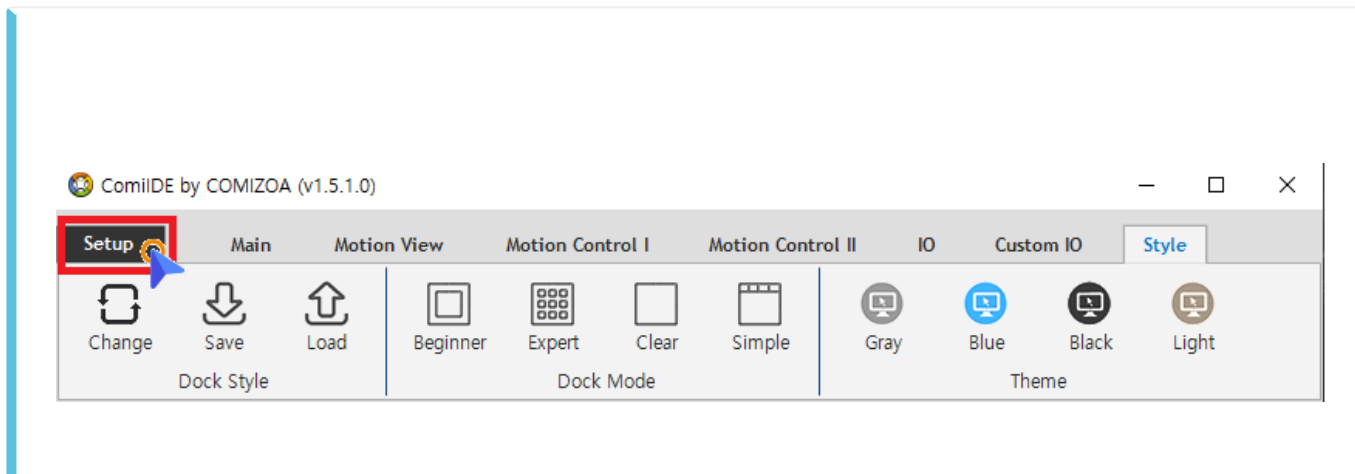

Setup 1
..... 1

Setup

× ComiIDE

- Menu **Setup** 'Setup'

From:

<http://comizoa.com/info/> - -

Permanent link:

http://comizoa.com/info/doku.php?id=application:comiide:30_control:10_setup:start&rev=1607673321