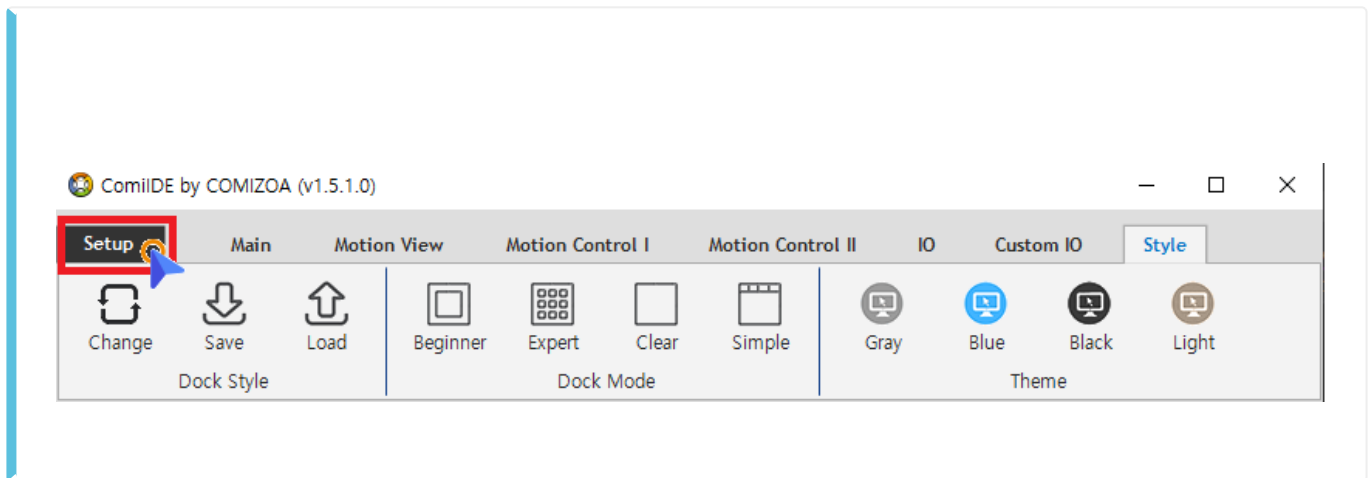

Setup 1
..... 1

Setup

× ComiIDE

- Menu Setup 'Setup'

From:

<http://comizoa.com/info/> - -

Permanent link:

http://comizoa.com/info/doku.php?id=application:comiide:30_control:10_setup:start&rev=1720430606