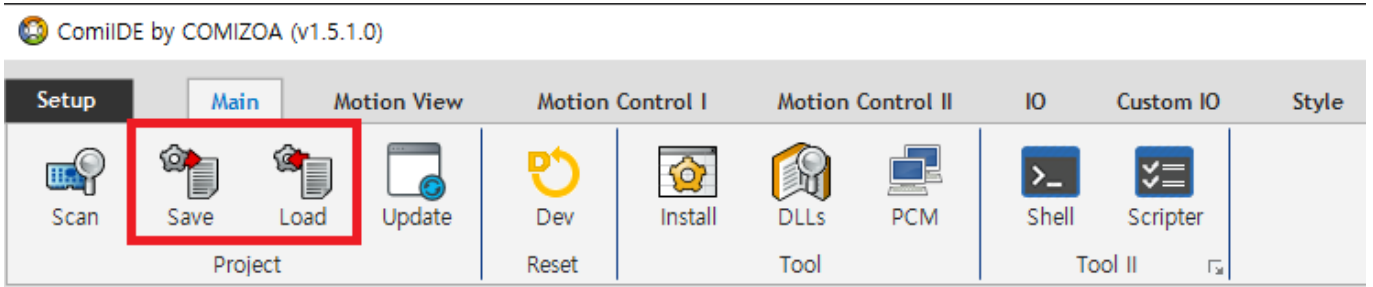

Project Save & Load 1
 Save 1
 Load 1

Project Save & Load

× File Proect

• Main - Project - Save

Save

- Axis Io Channel ComilIDE 가
 - :
- XML , XML Viewer NotePad 가
- Driver
 - Driver **ServoTunes**
- ComilIDE
 - **Style**

Load

- - ID가
 - 1,2,3,4,5 , 2,3,4,5,6
 - 2,3,4,5

From:
<http://comizoa.com/info/> - -

Permanent link:
http://comizoa.com/info/doku.php?id=application:comiide:30_control:20_project:20_manager&rev=1607687780