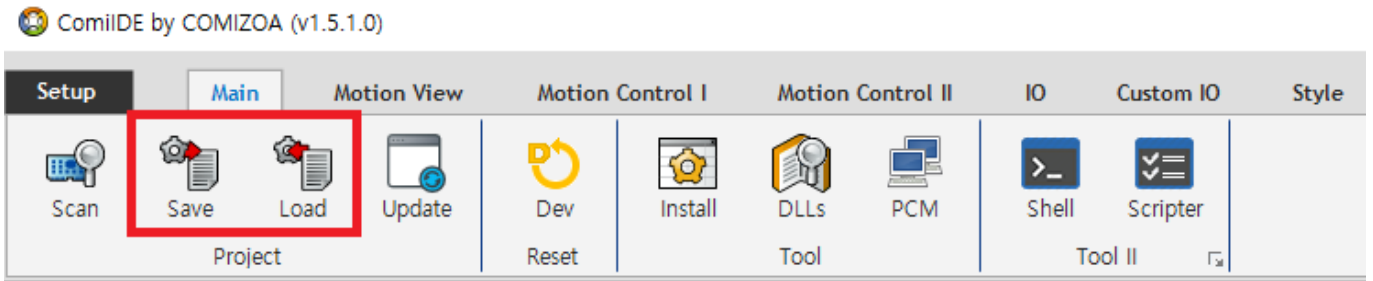

Project Save & Load 1
 Save 1
 Load 1

Project Save & Load

× File Proect

• Main - Project - Save

Save

- Axis Io Channel ComilIDE 가
 - :
- XML , XML Viewer NotePad 가
- Driver
 - Driver **ServoTunes**
- ComilIDE
 - **Style**

Load

- - ID가
 - 1,2,3,4,5 , 2,3,4,5,6
 - 2,3,4,5

From:

<http://comizoa.com/info/> - -

Permanent link:

http://comizoa.com/info/doku.php?id=application:comiide:30_control:20_project:20_manager&rev=1607687806