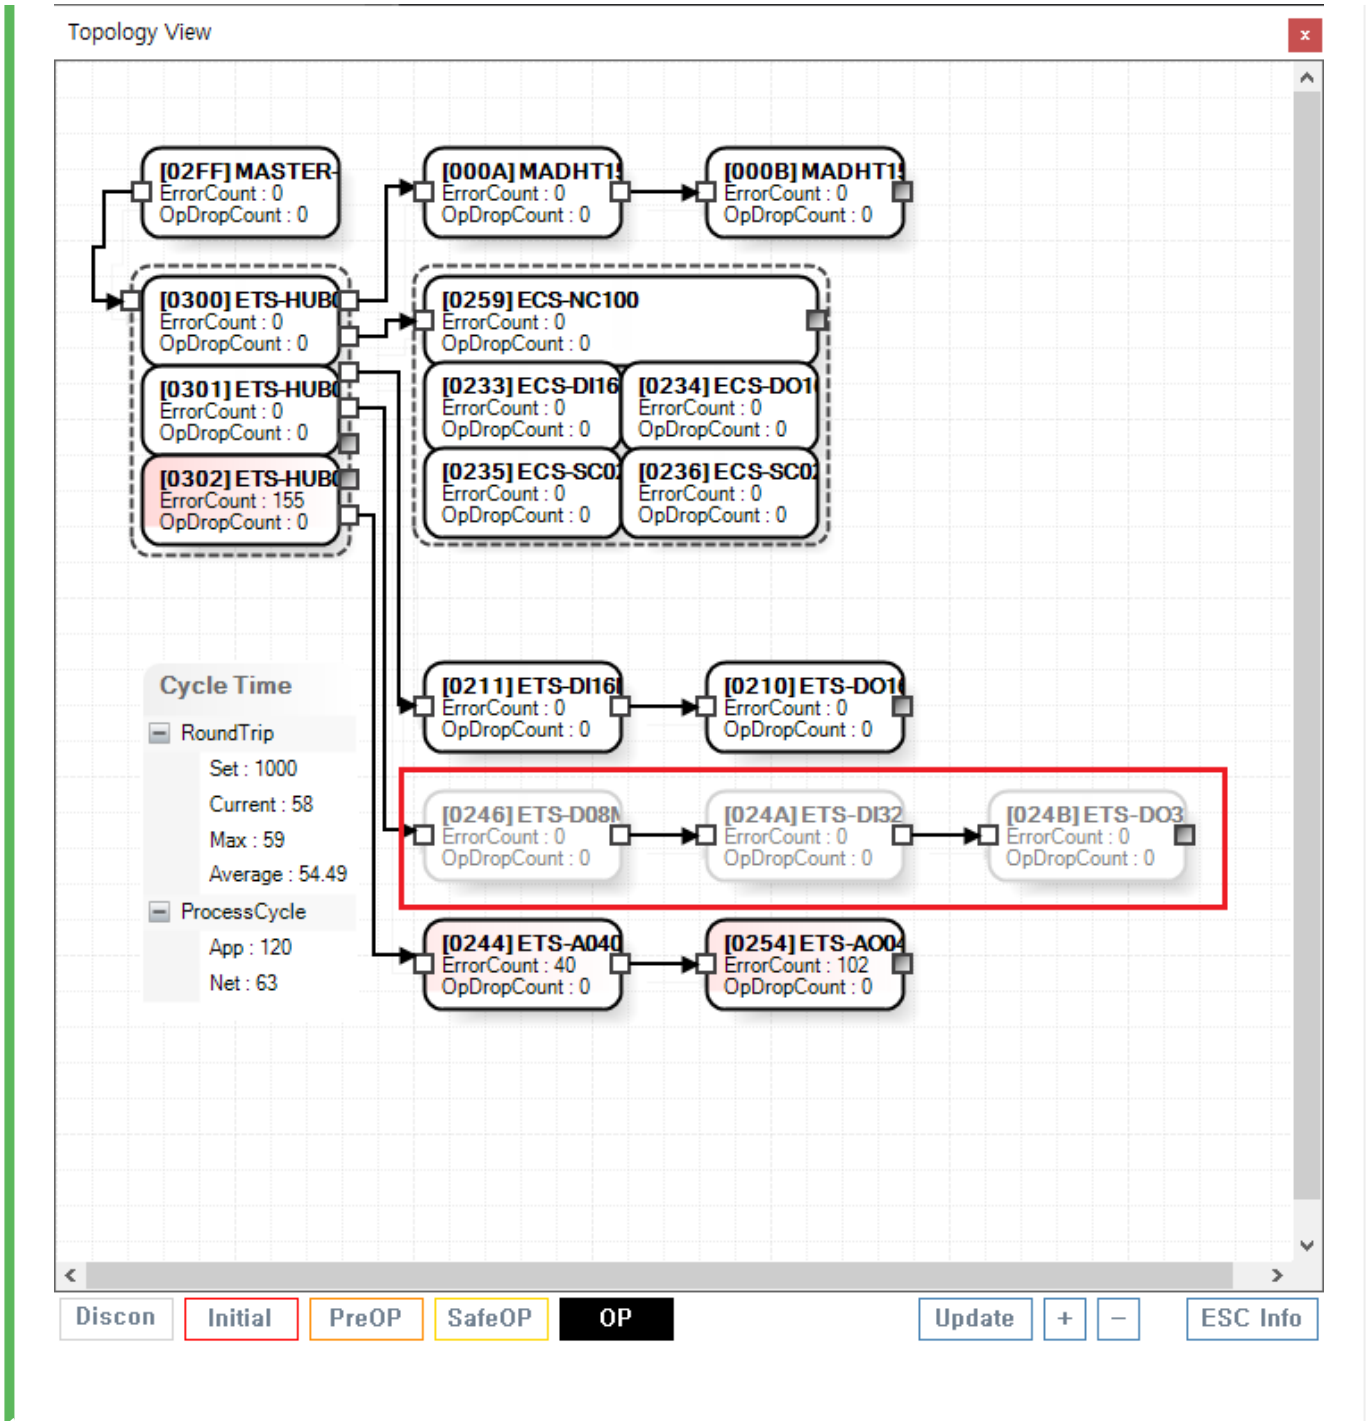

• CRC 가 , ErrorCount

From:
<http://comizoa.com/info/> - -

Permanent link:
<http://comizoa.com/info/doku.php?id=application:comiide:monitor:100_netstate:30_opdrop&rev=1617119639>

Last update: 2024/07/08 18:23