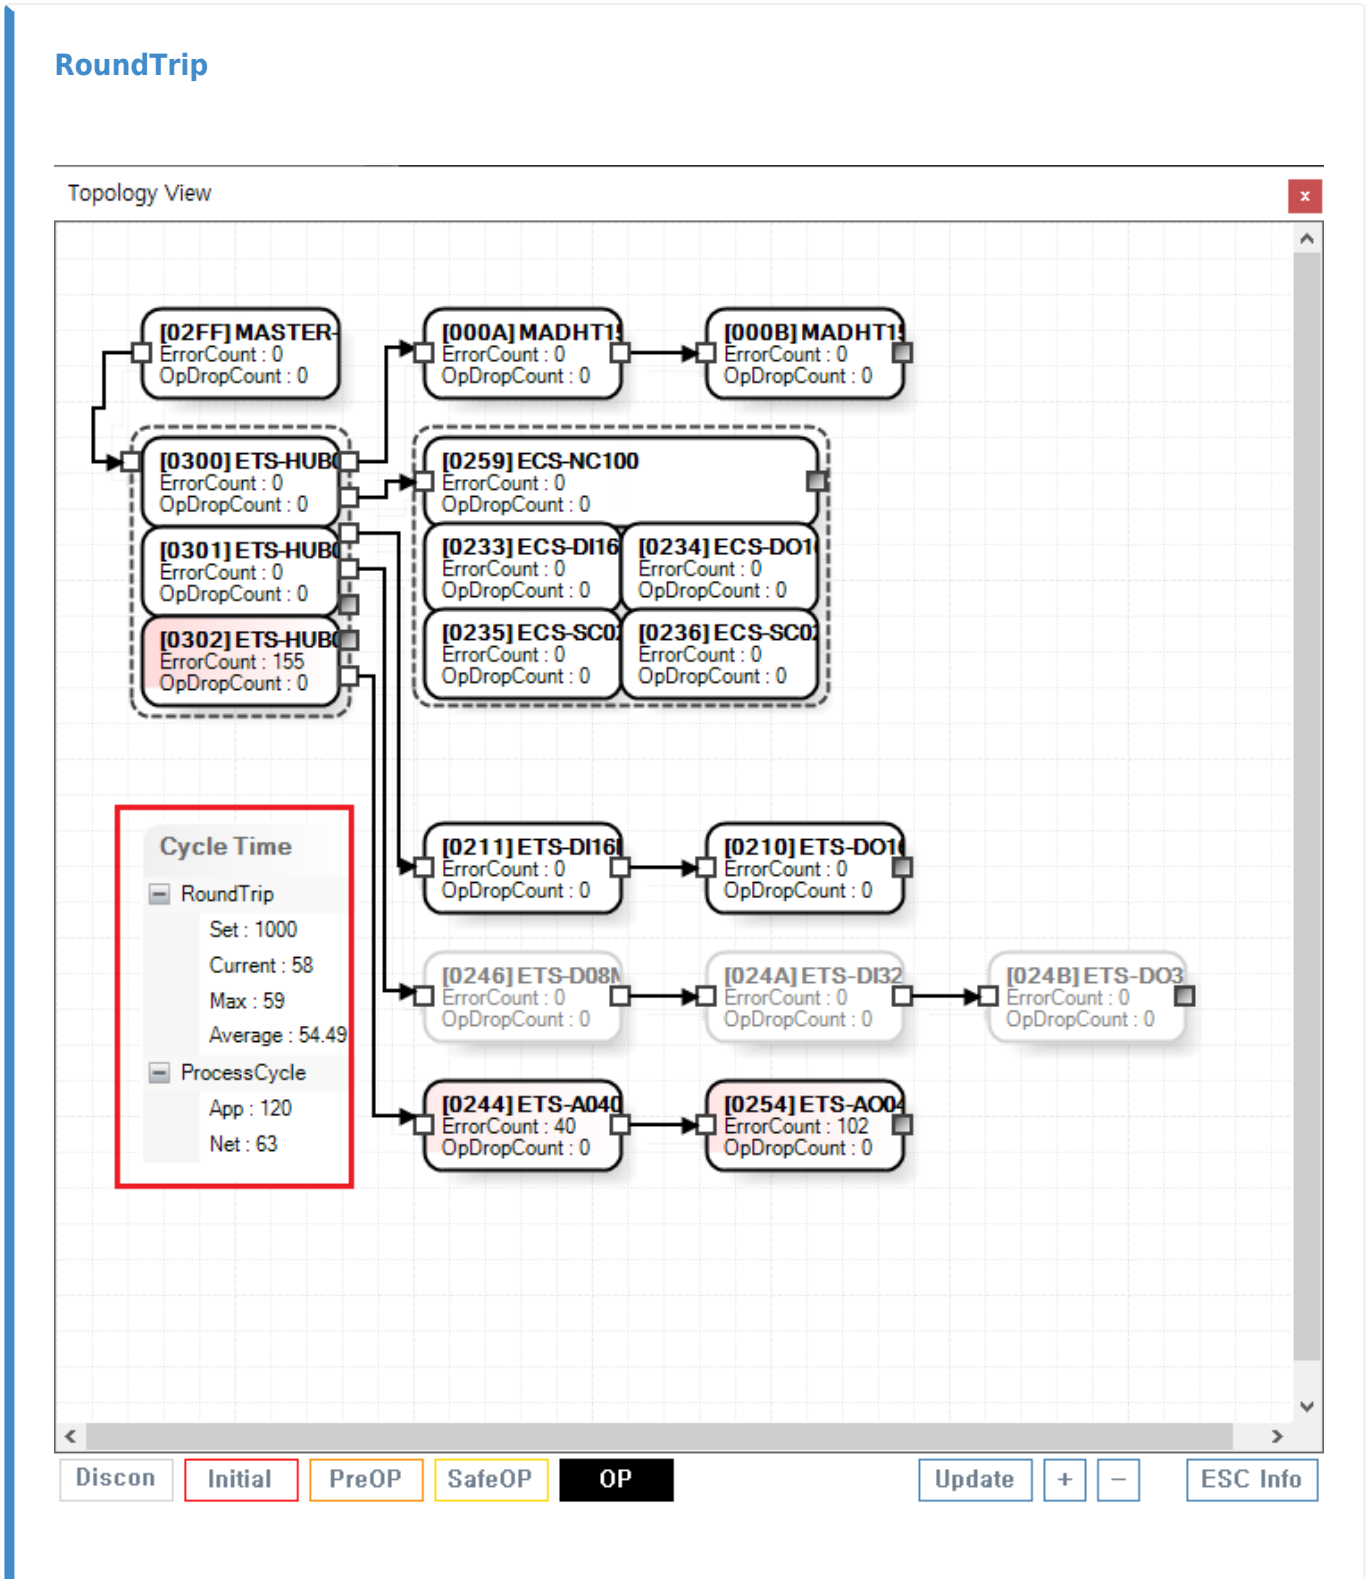

Communication Time 1
RoundTrip 1
Process Cycle 2

Communication Time

x

- Set : 1-cycle
 - US
 -

- Current : (RoundTrip Time)
 - Current Set

- Max : RoundTrip .
- Average : RoundTrip .

Process Cycle

- App : DSP Core 1 . , RoundTrip Set
◦ .
- Net : DSP Core 2 . , RoundTrip Set
◦ .

From:
<http://comizoa.com/info/> - -

Permanent link:
http://comizoa.com/info/doku.php?id=application:comiide:monitor:100_netstate:40_cycletime&rev=1617120216

Last update: **2024/07/08 18:23**