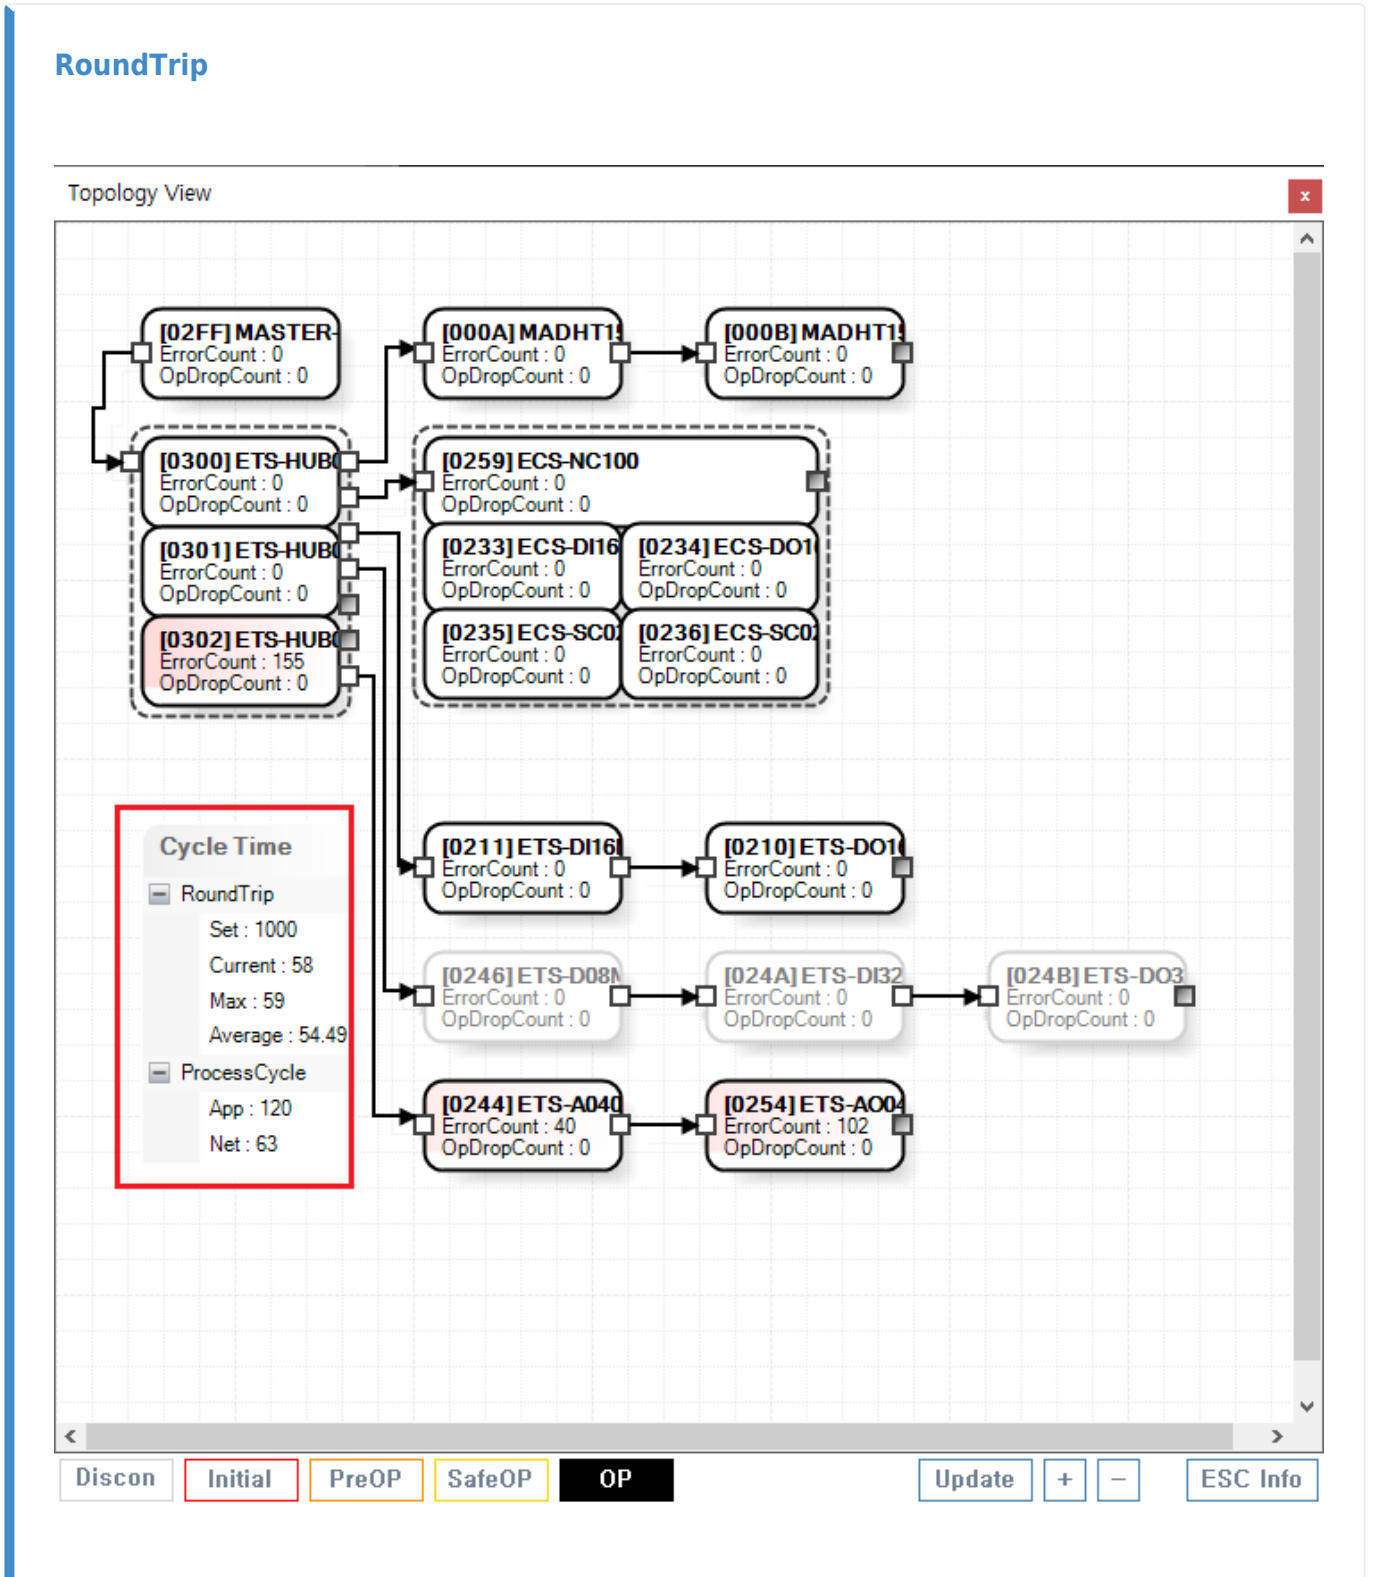

Communication Error 1
RoundTrip 1
Process Cycle 2

Communication Error

x

- Set : 1-cycle
 - US
 -

- Current : (RoundTrip Time)
 - Current Set

- Max : RoundTrip .
- Average : RoundTrip .

Process Cycle

- App : DSP Core 1 . , RoundTrip Set
◦ .
- Net : DSP Core 2 . , RoundTrip Set
◦ .

From:
<http://comizoa.com/info/> - -

Permanent link:
http://comizoa.com/info/doku.php?id=application:comiide:monitor:100_netstate:40_cycletime&rev=1617120242

Last update: **2024/07/08 18:23**