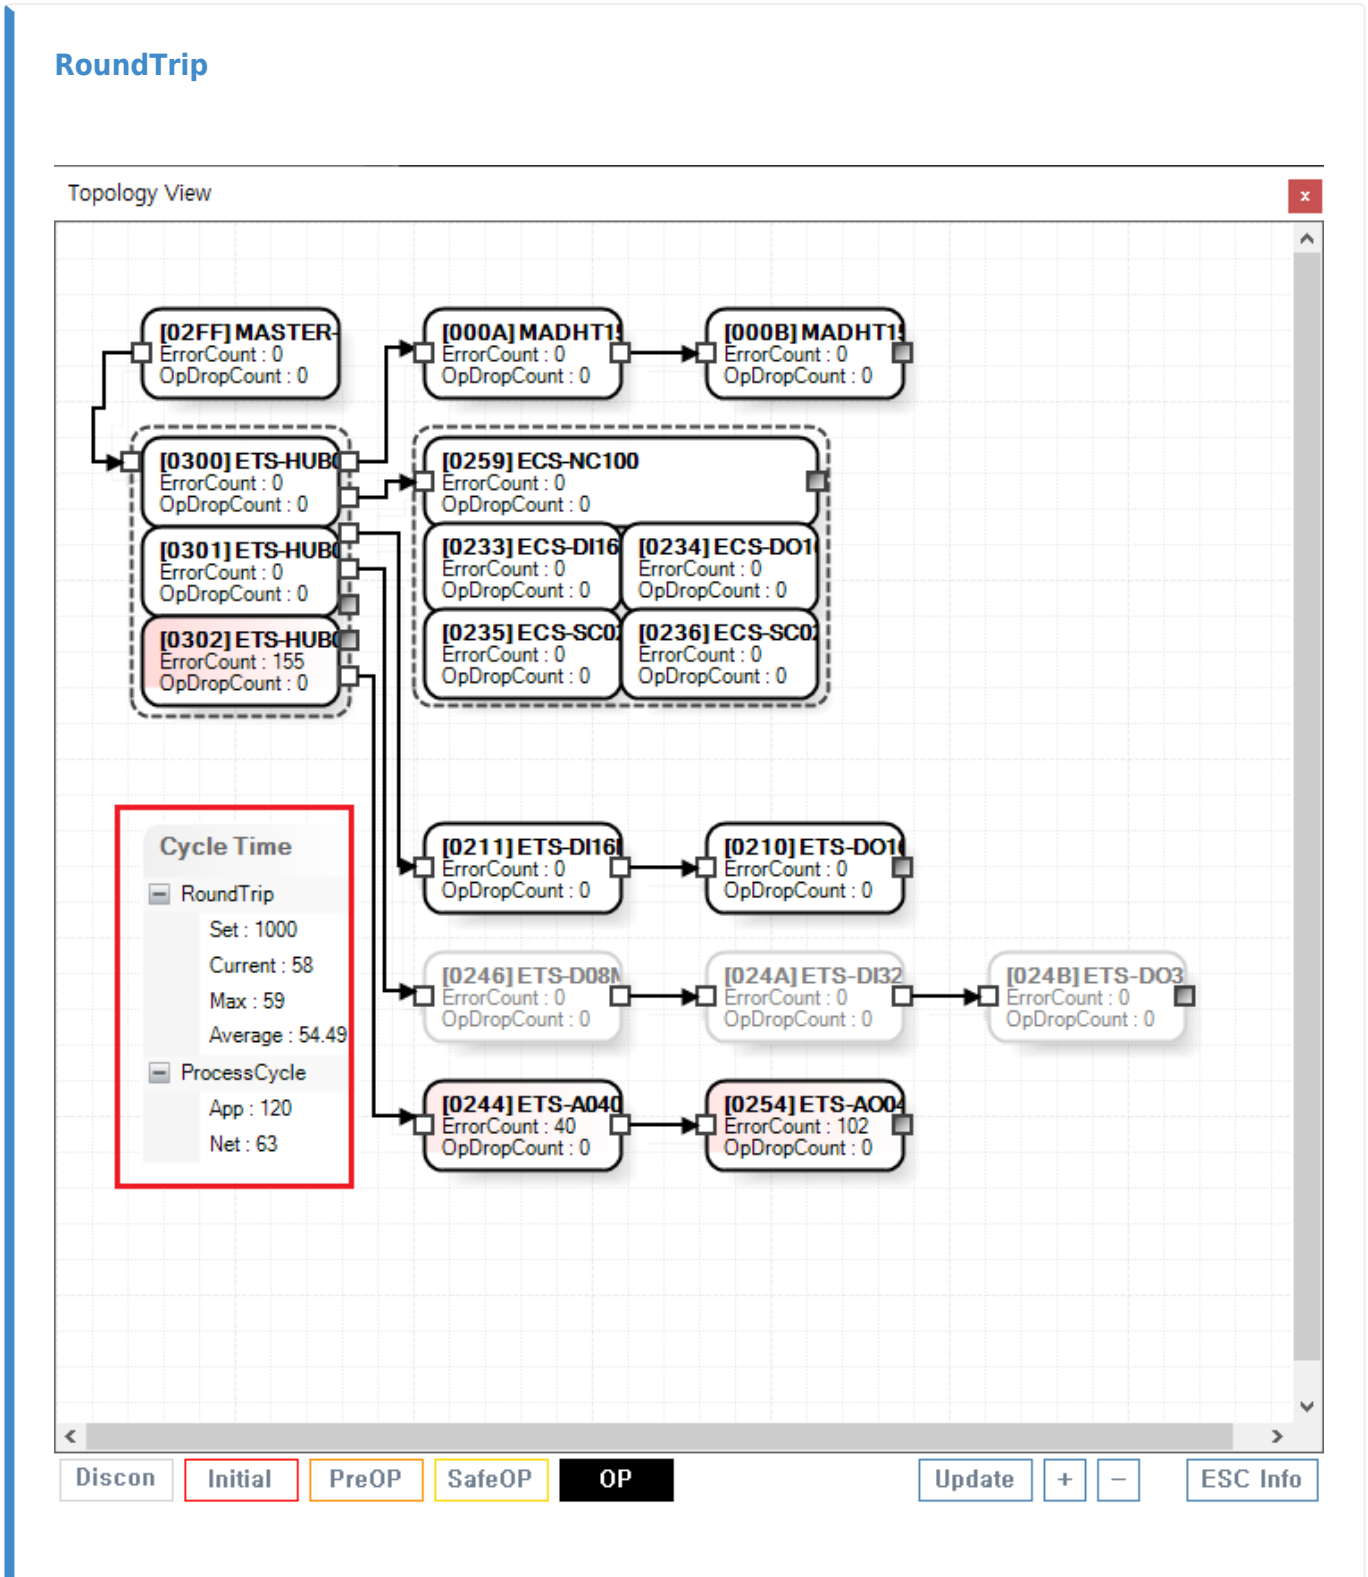

Communication Error ..... 1  
RoundTrip ..... 1  
Process Cycle ..... 2

# Communication Error

x

- Set : 1-cycle
  - US
  -

- Current : (RoundTrip Time)
  - Current Set

- Max : RoundTrip .
- Average : RoundTrip .

### Process Cycle

- App : DSP Core 1 . , RoundTrip Set  
◦ .
- Net : DSP Core 2 . , RoundTrip Set  
◦ .

From:  
<http://comizoa.com/info/> - -

Permanent link:  
[http://comizoa.com/info/doku.php?id=application:comiide:monitor:100\\_netstate:40\\_cycletime&rev=1617120242](http://comizoa.com/info/doku.php?id=application:comiide:monitor:100_netstate:40_cycletime&rev=1617120242)