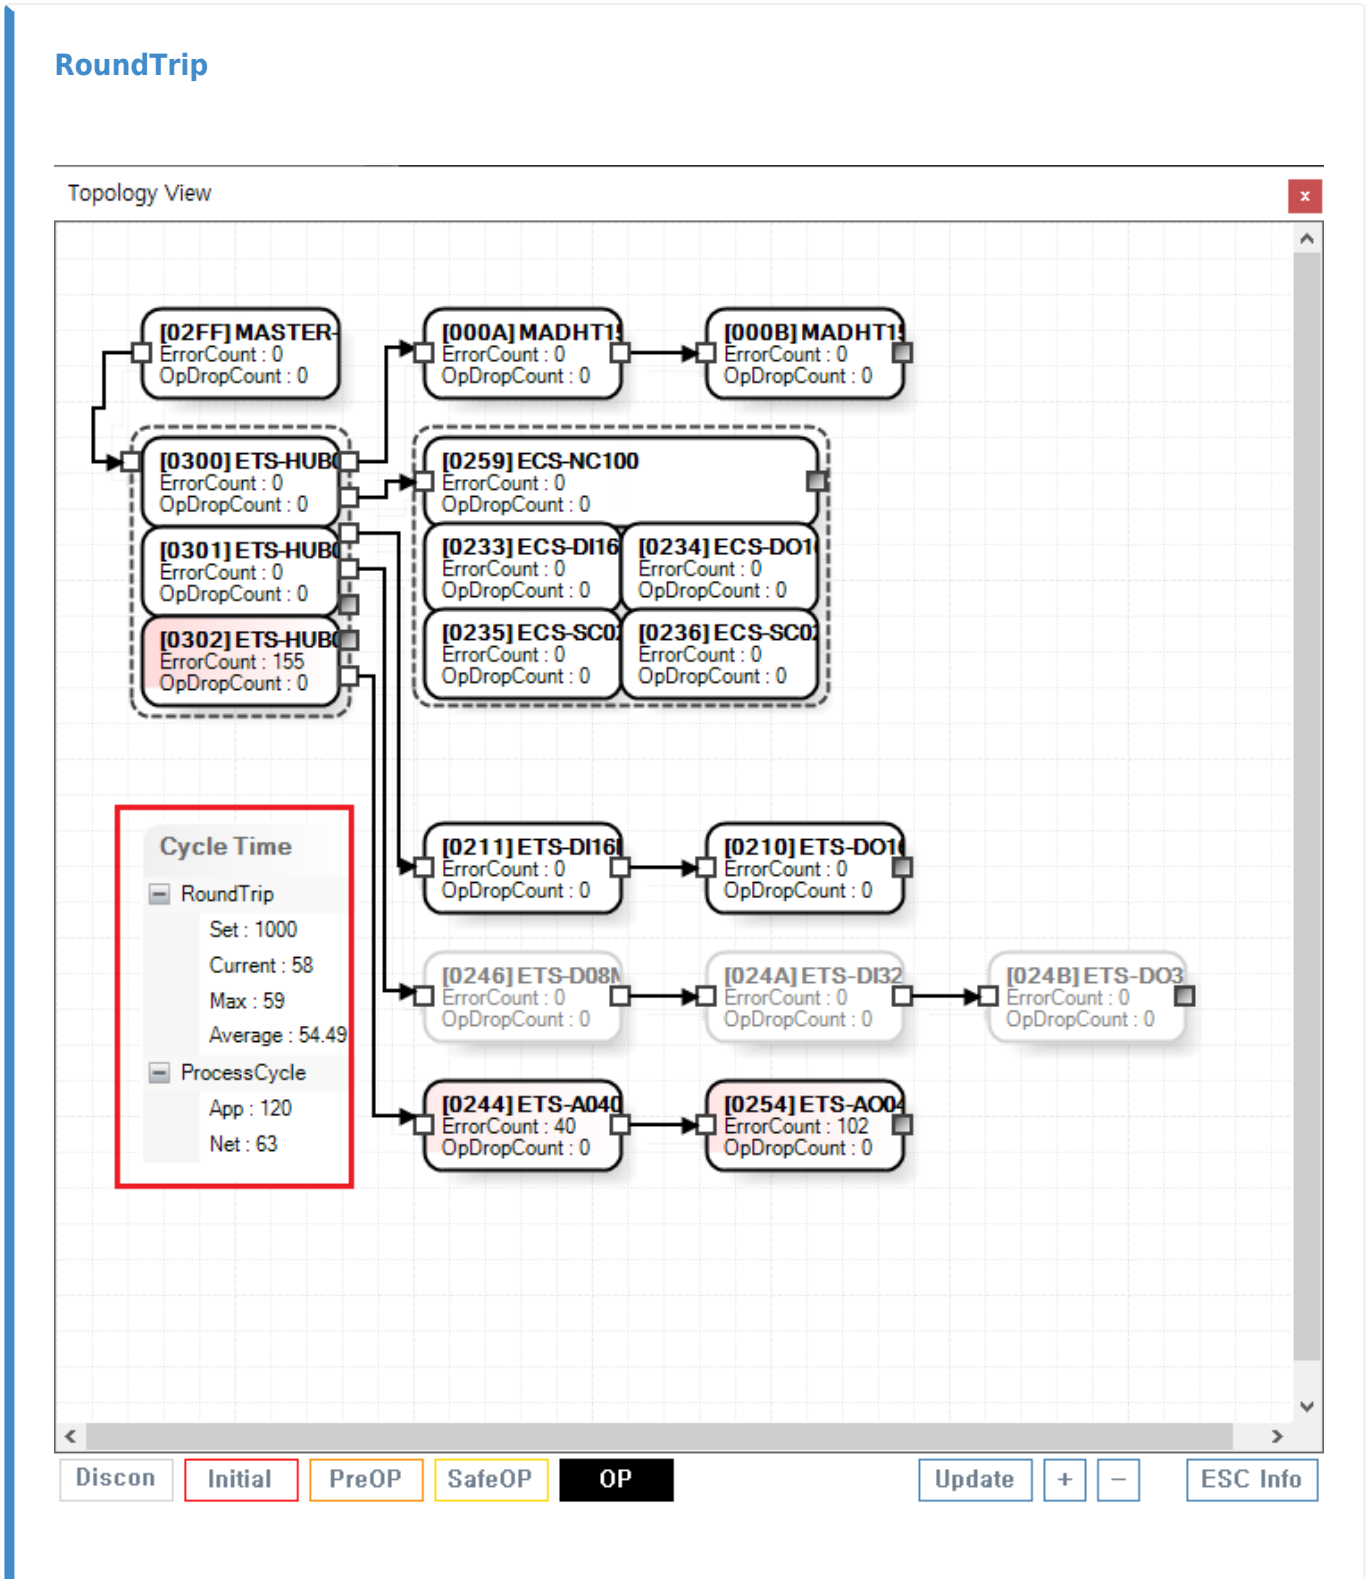

Communication Time 1
RoundTrip 1
Process Cycle 2

Communication Time

x

- Set : 1-cycle
 - US
 -

- Current : (RoundTrip Time)
 - Current Set

- Max : RoundTrip .
- Average : RoundTrip .

Process Cycle

- App : DSP Core 1 . , RoundTrip Set
◦ .
- Net : DSP Core 2 . , RoundTrip Set
◦ .

From:
<http://comizoa.com/info/> - -

Permanent link:
http://comizoa.com/info/doku.php?id=application:comiide:monitor:100_netstate:40_cycletime&rev=1617120267

Last update: **2024/07/08 18:23**