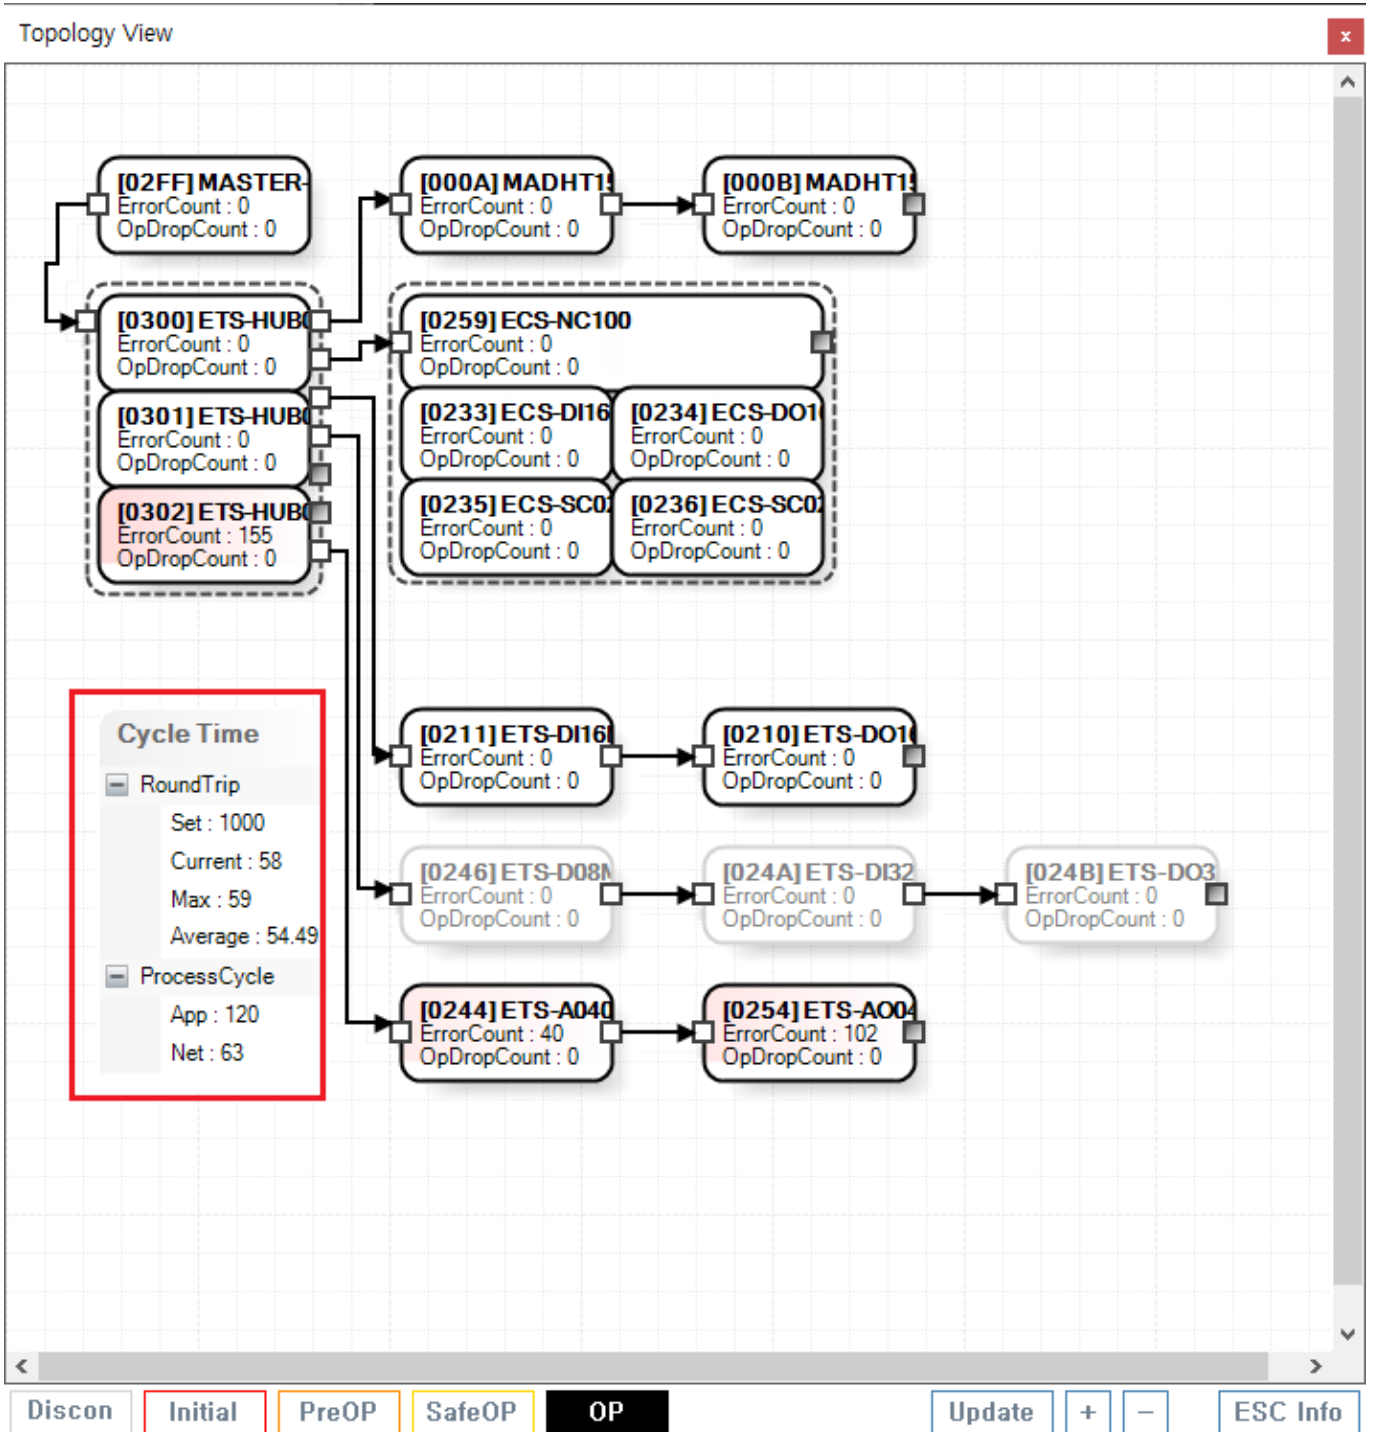

Communication Time 1
RoundTrip 1
Process Cycle 2

Communication Time

×

RoundTrip

- Set : 1-cycle
 - US
 -

- Current : (RoundTrip Time)
 - Current Set
- Max : RoundTrip
- Average : RoundTrip

Process Cycle

- App : DSP Core 1 , RoundTrip Set
 -
- Net : DSP Core 2 , RoundTrip Set
 -

From:
<http://comizoa.com/info/> - -

Permanent link:
http://comizoa.com/info/doku.php?id=application:comiide:monitor:100_netstate:40_cycletime&rev=1617120297

Last update: **2024/07/08 18:23**