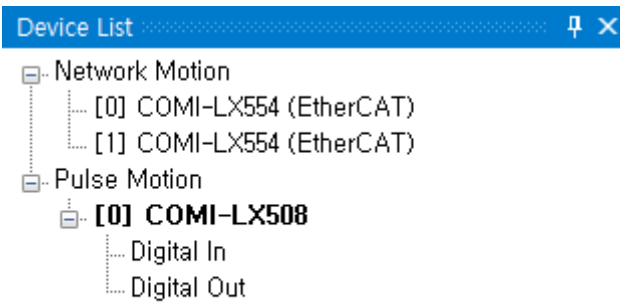

Version Compare 1

Version Compare

× SW

- Device List ¹⁾ SW
- DSP 가 FW-Driver-DLL , DSP가 Driver-DLL

Device List [Close]

- [-] Network Motion
 - [0] COMI-LX554 (EtherCAT)
 - [1] COMI-LX554 (EtherCAT)
- [-] Pulse Motion
 - [-] [0] COMI-LX508
 - [-] Digital In
 - [-] Digital Out

Item	Details	Compatibility
Firmware	1.67.0.0	OK
Driver	1.5.0.1	OK
Library	1.5.0.1	OK

- "OK"

- "NG"

Item	Details	Compatibility
Driver	4,3,2,6	OK
Library	5,5,5,11	NG

- , LogView ²⁾

Time	Channel	Code	Command	Info
17:28:09,305	Device List	100	Compare	Library version is higher than the Driver
17:28:09,305	Device List	100	Compare	Change the Library to : 5,5,5,8