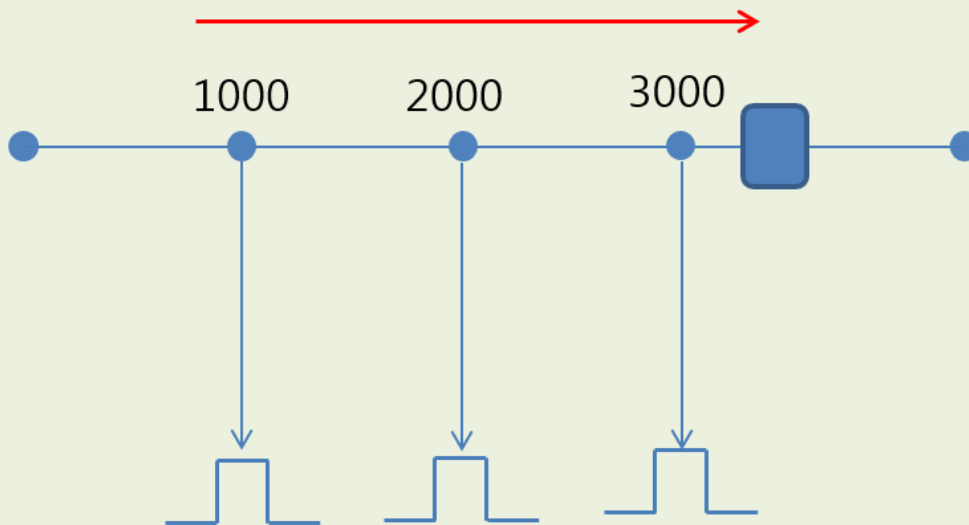

## Info

- 가
- 
- Callback Message 가

< 위치 비교 출력 >

From: <http://comizoa.com/info/> - -

Permanent link: [http://comizoa.com/info/doku.php?id=application:comiide:motion\\_advanced:cmp&rev=1542158838](http://comizoa.com/info/doku.php?id=application:comiide:motion_advanced:cmp&rev=1542158838)