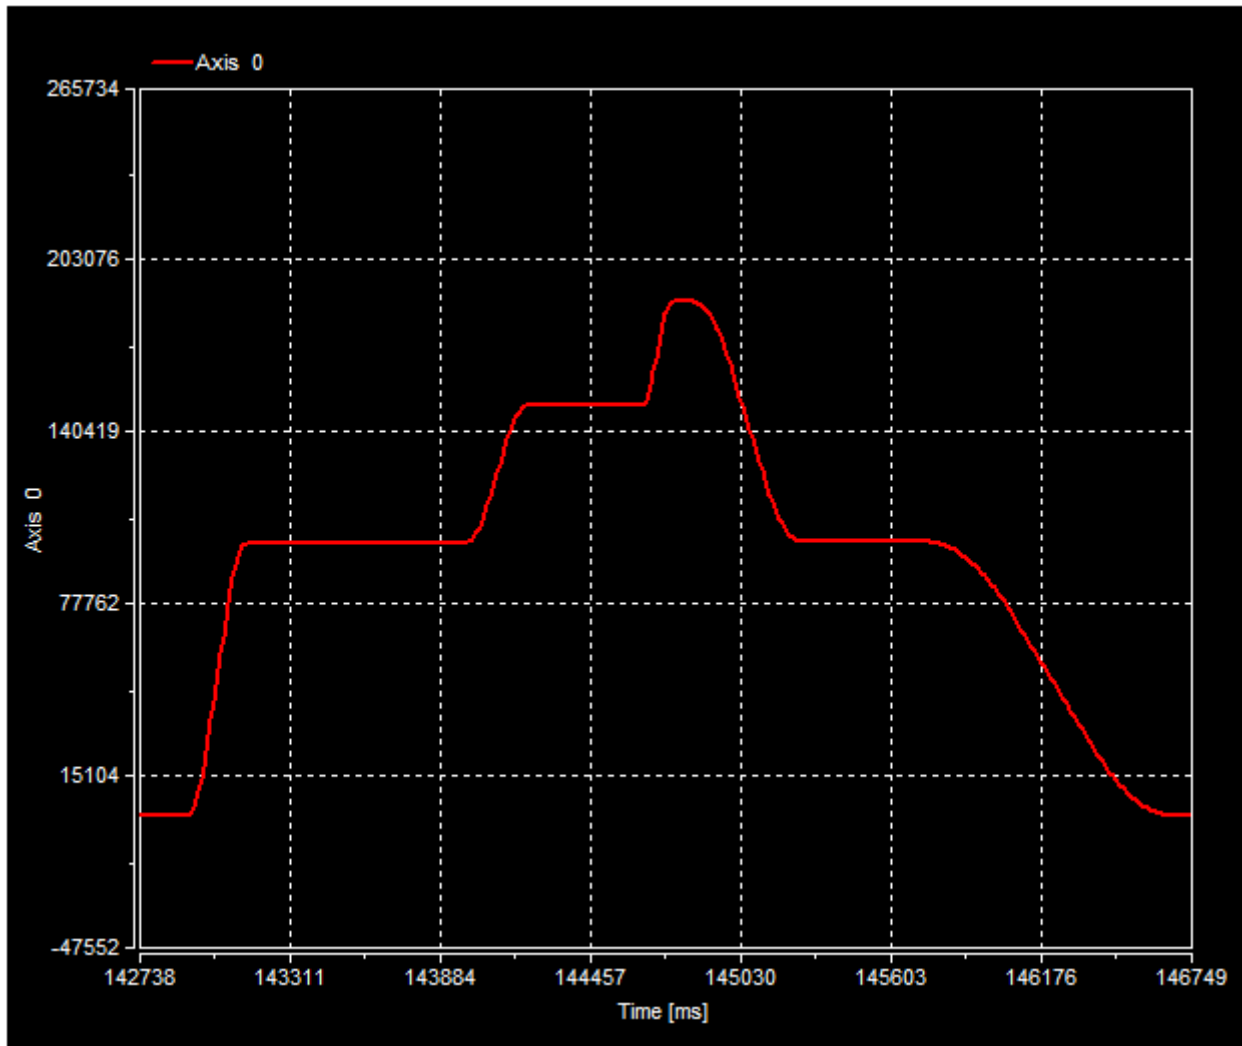

# List Motion (Custom Velocity)

x

가

TEST

•

From:

<http://comizoa.com/info/> - -

Permanent link: