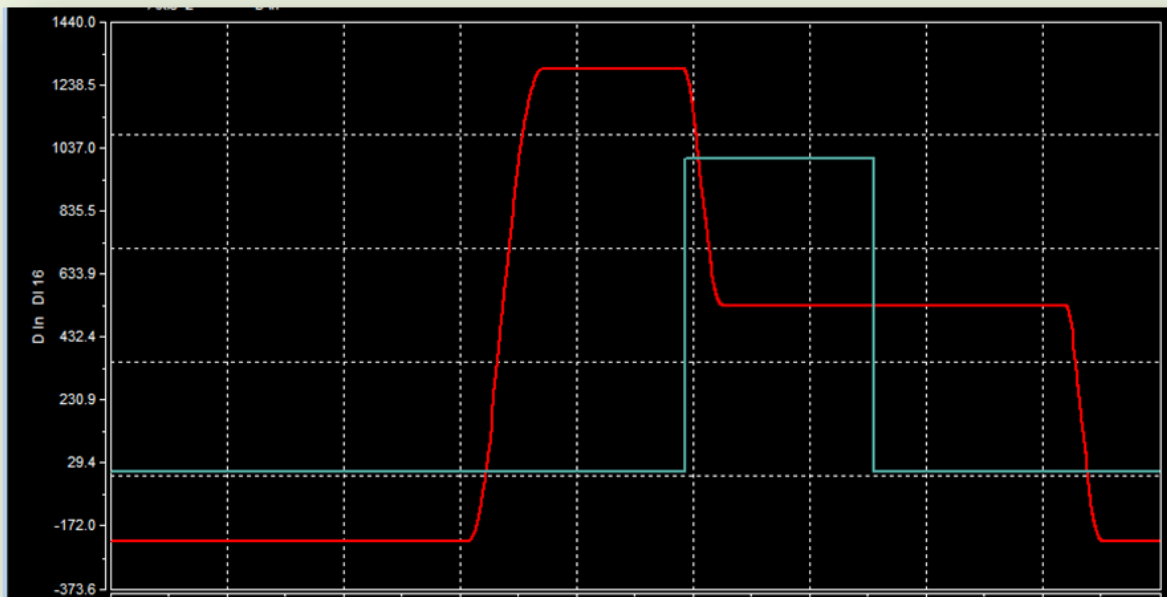

From:
<http://comizoa.com/info/> - -

Permanent link:
<http://comizoa.com/info/doku.php?id=application:comiide:motion_advanced:slowdown&rev=1542878742>

Last update: 2024/07/08 18:23