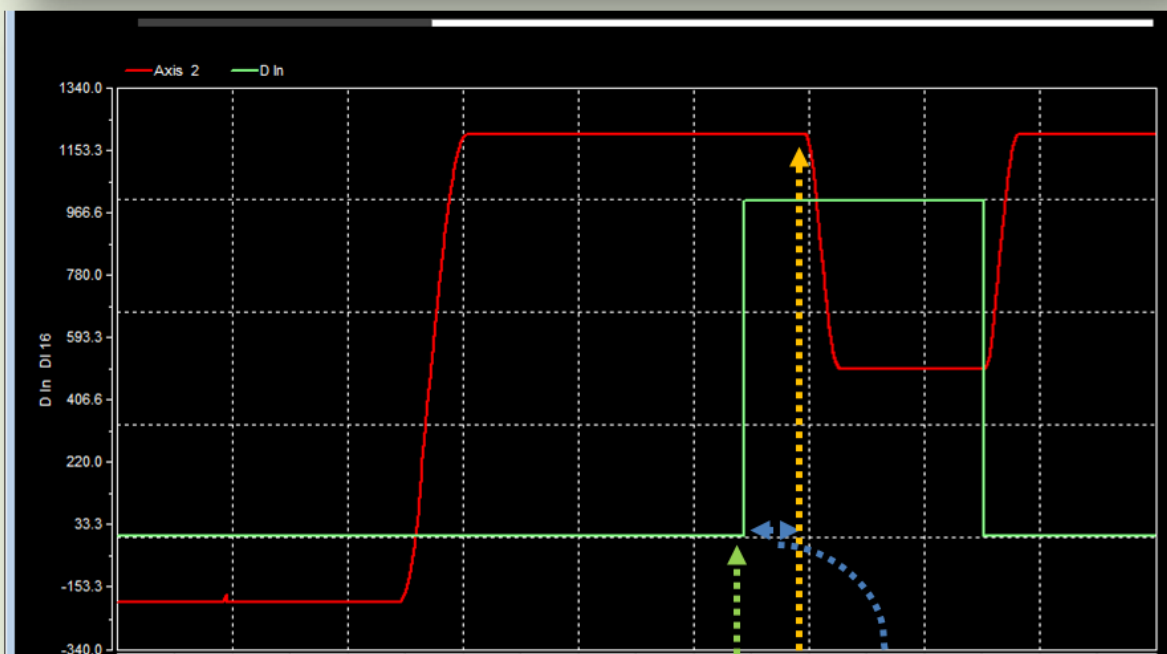

From:
<http://comizoa.com/info/> - -

Permanent link:
<http://comizoa.com/info/doku.php?id=application:comiide:motion_advanced:slowdown&rev=1542878742>

Last update: 2024/07/08 18:23