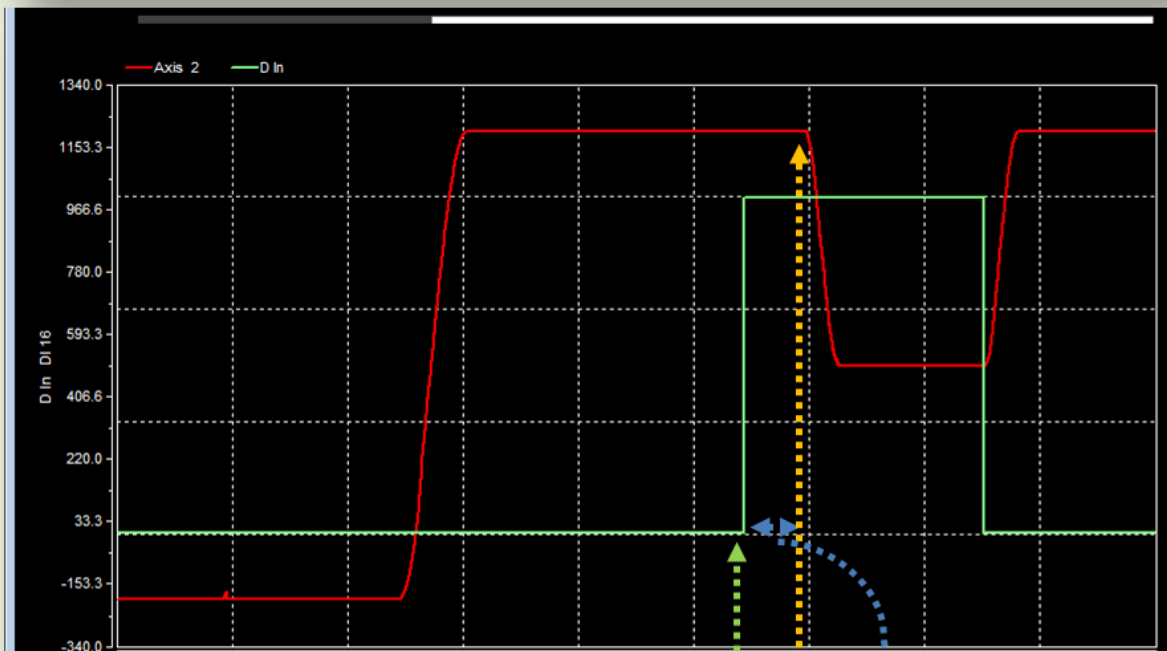

From:
<http://comizoa.com/info/> - -

Permanent link:
<http://comizoa.com/info/doku.php?id=application:comiide:motion_advanced:slowdown&rev=1542878957>

Last update: 2024/07/08 18:23