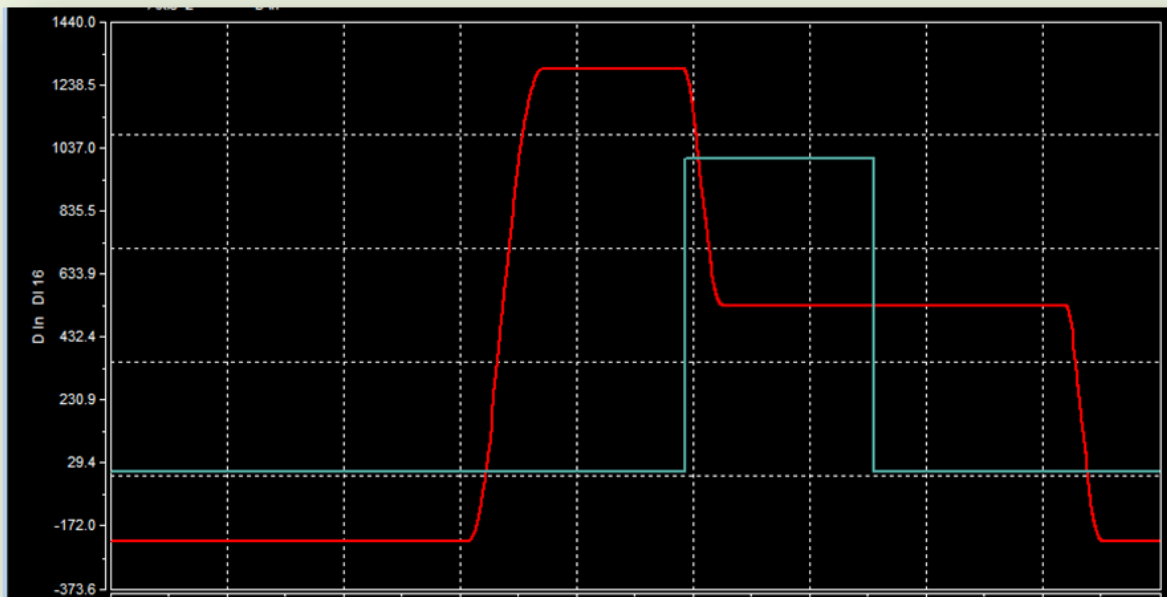

From:
<http://comizoa.com/info/> - -

Permanent link:
<http://comizoa.com/info/doku.php?id=application:comiide:motion_advanced:slowdown&rev=1542878957>

Last update: 2024/07/08 18:23