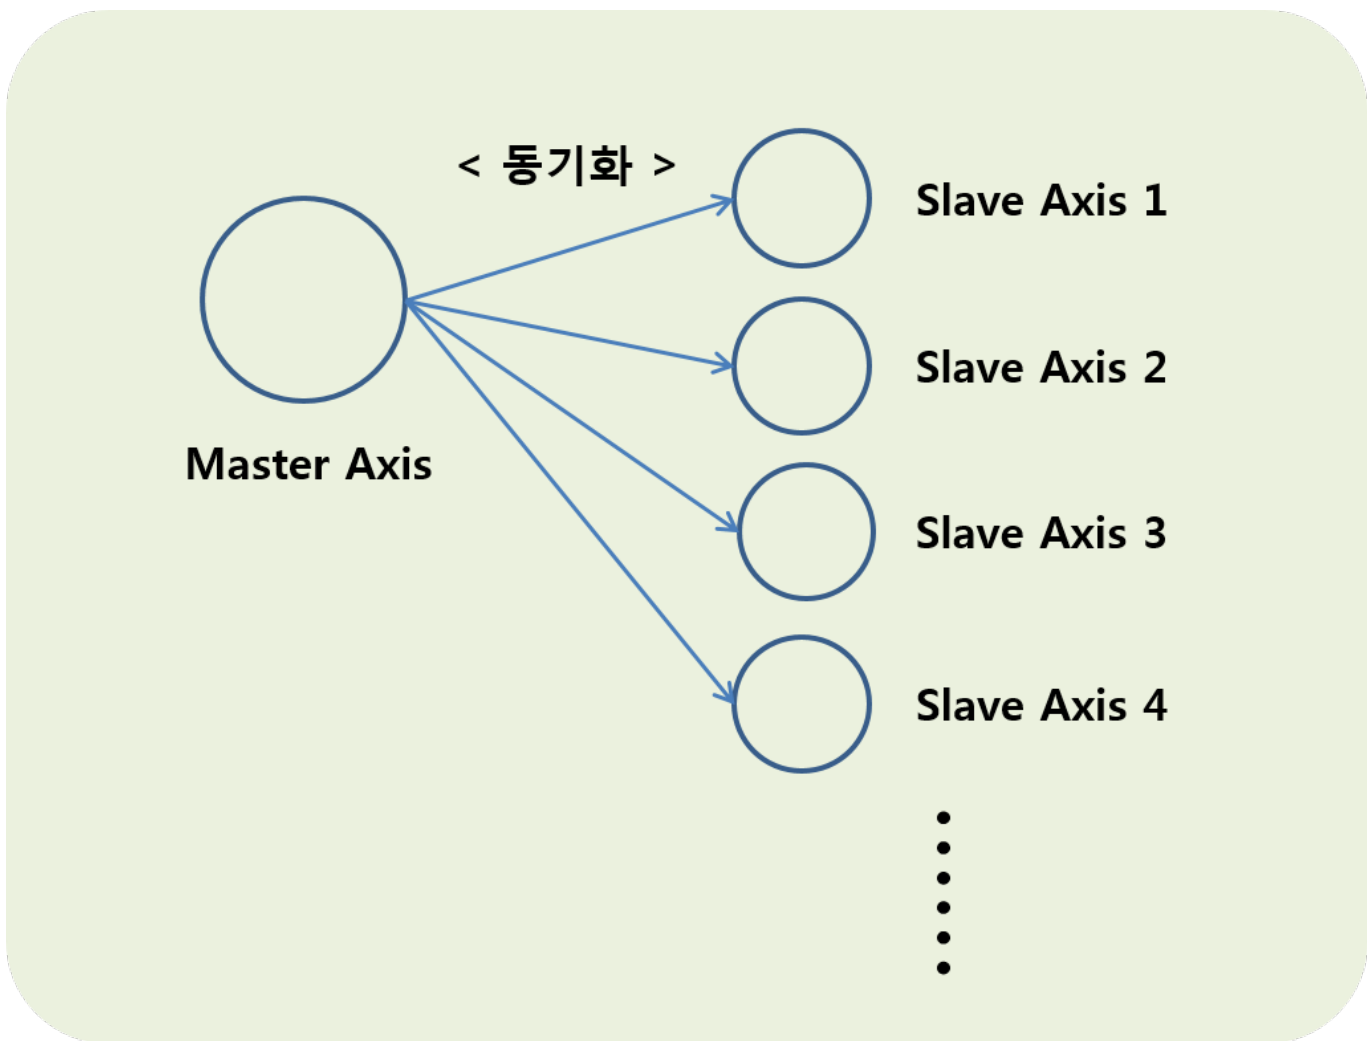

Info 1

Master Slave

x Master-Slave

Info

-
- Network Type
- EtherCAT Type

From: <http://comizoa.com/info/> - -

Permanent link: http://comizoa.com/info/doku.php?id=application:comiide:motion_basic:master_slave&rev=1542703515