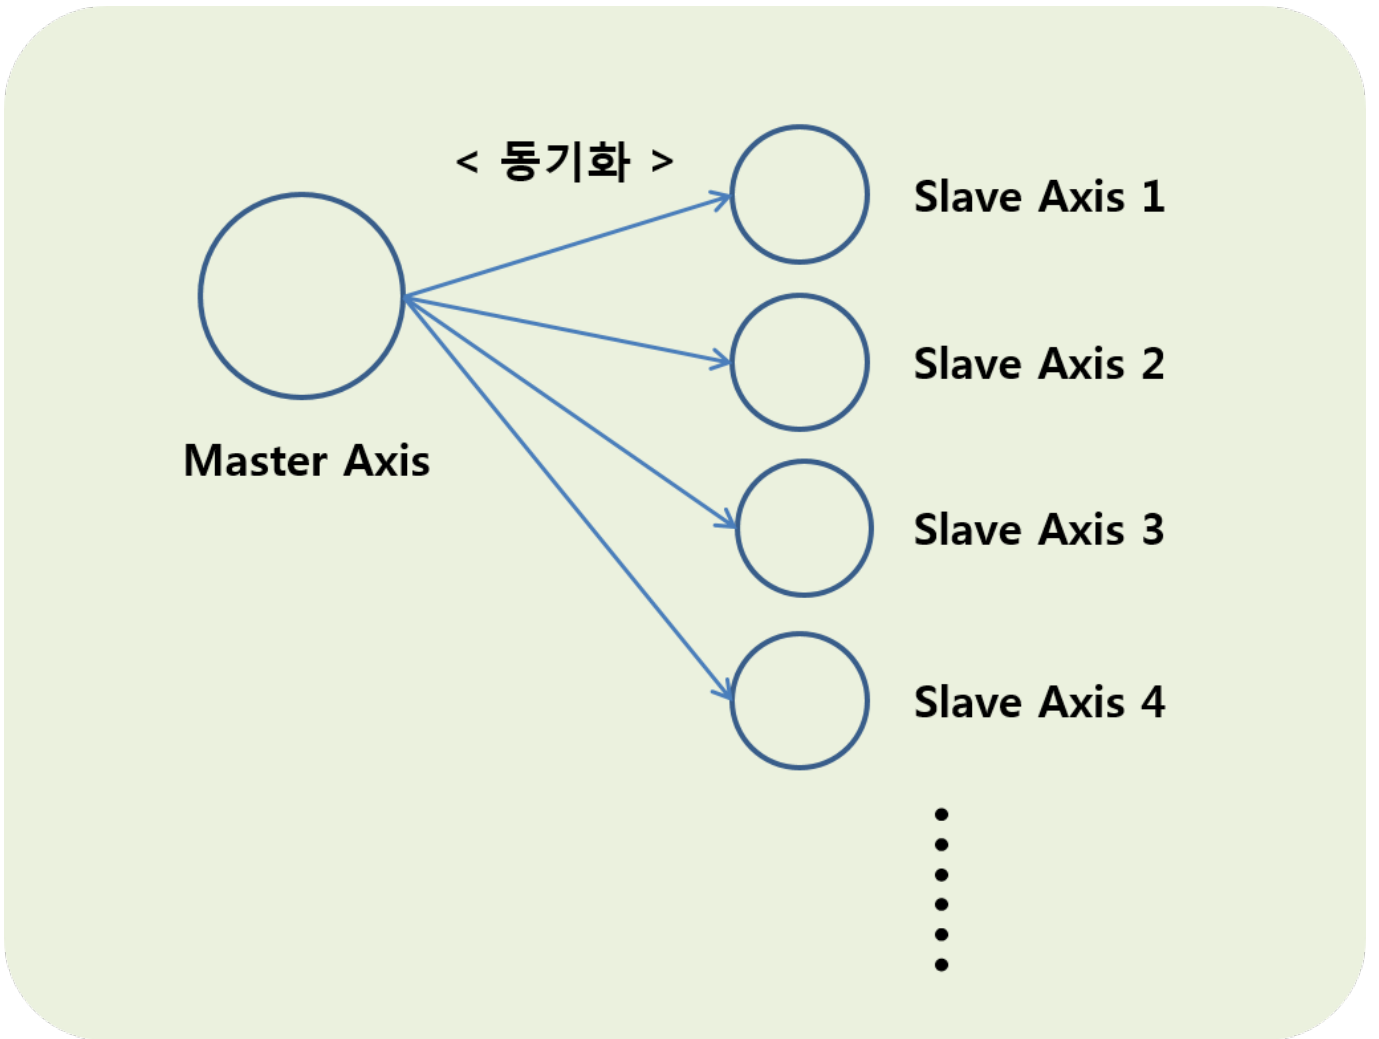

Info 1

Master Slave

x Master-Slave

Info

-
-
- Network Type
 - 1 31 가
- EtherCAT Type -

From:

<http://comizoa.com/info/> - -

Permanent link:

http://comizoa.com/info/doku.php?id=application:comiide:motion_basic:master_slave&rev=1607396093

Last update: **2024/07/08 18:23**