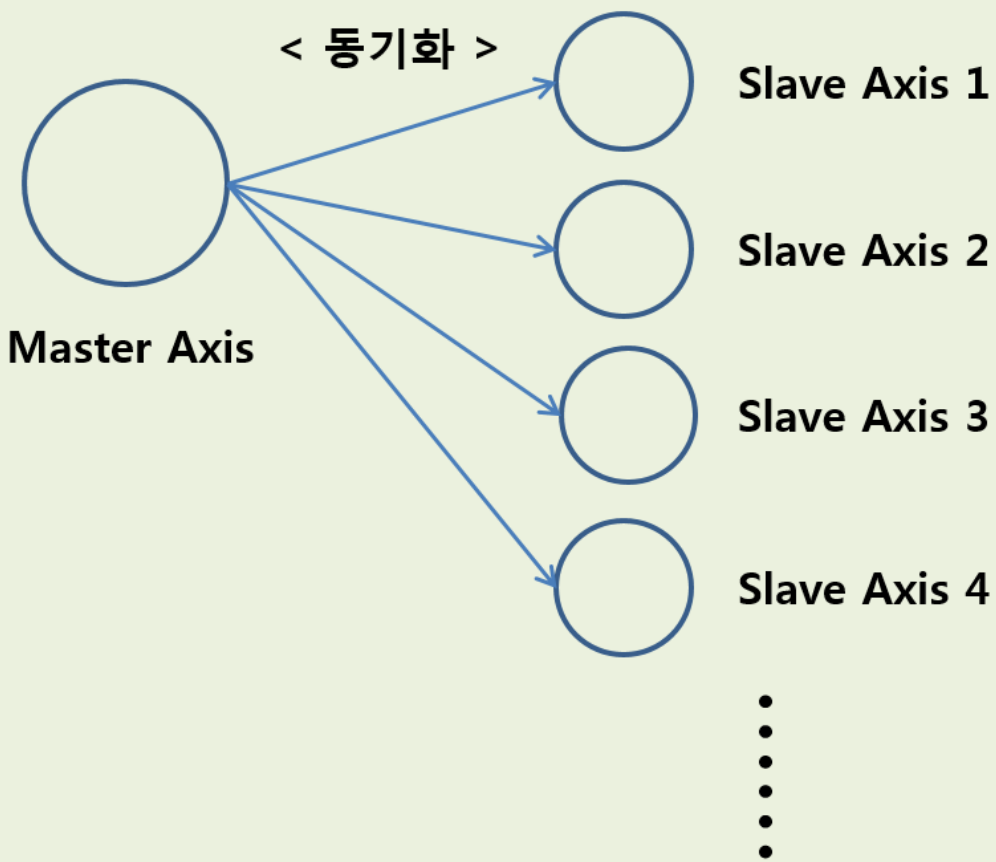

Intro 1

Master Slave

x Master-Slave

Intro

-
-
- Network Type
- EtherCAT Type

From:

<http://comizoa.com/info/> - -

Permanent link:

http://comizoa.com/info/doku.php?id=application:comiide:motion_basic:master_slave&rev=1608626751

Last update: **2024/07/08 18:23**