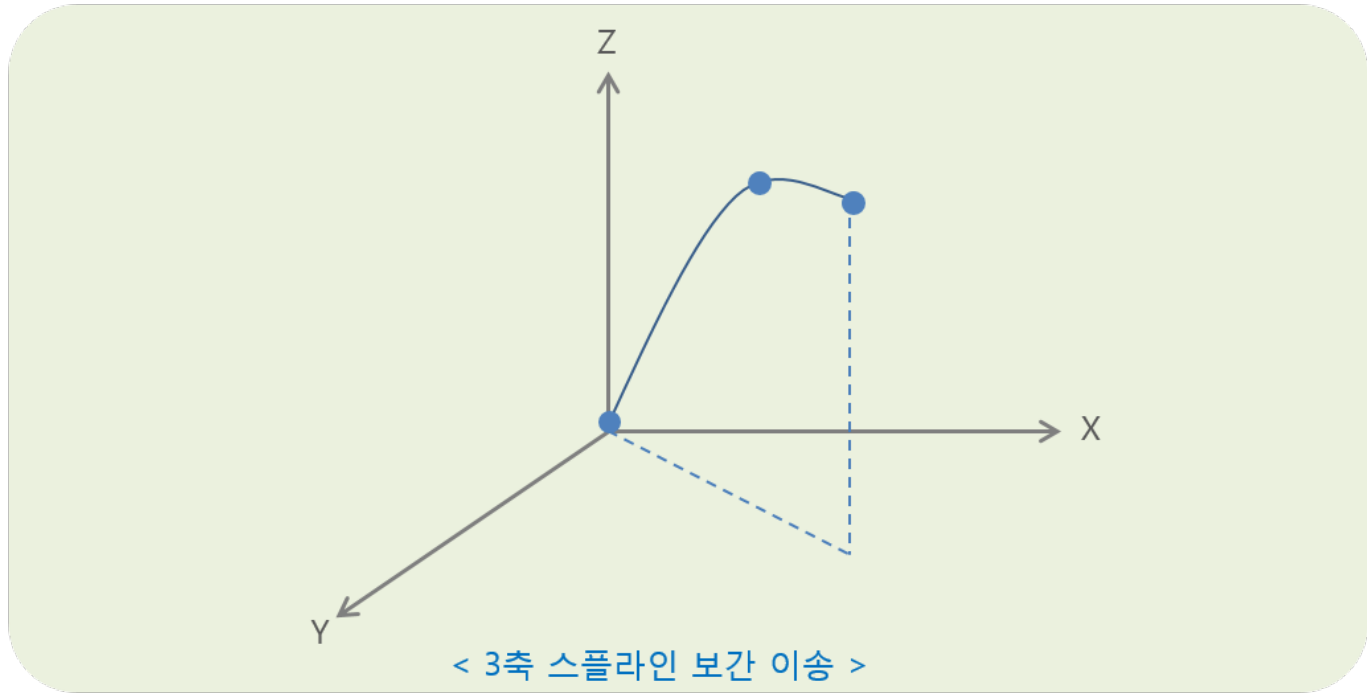

Info 1

Spline

x

Info

- 3
-
- EtherCAT , 8 가
- EtherCAT , (Build)

From:

<http://comizoa.com/info/> - -

Permanent link: