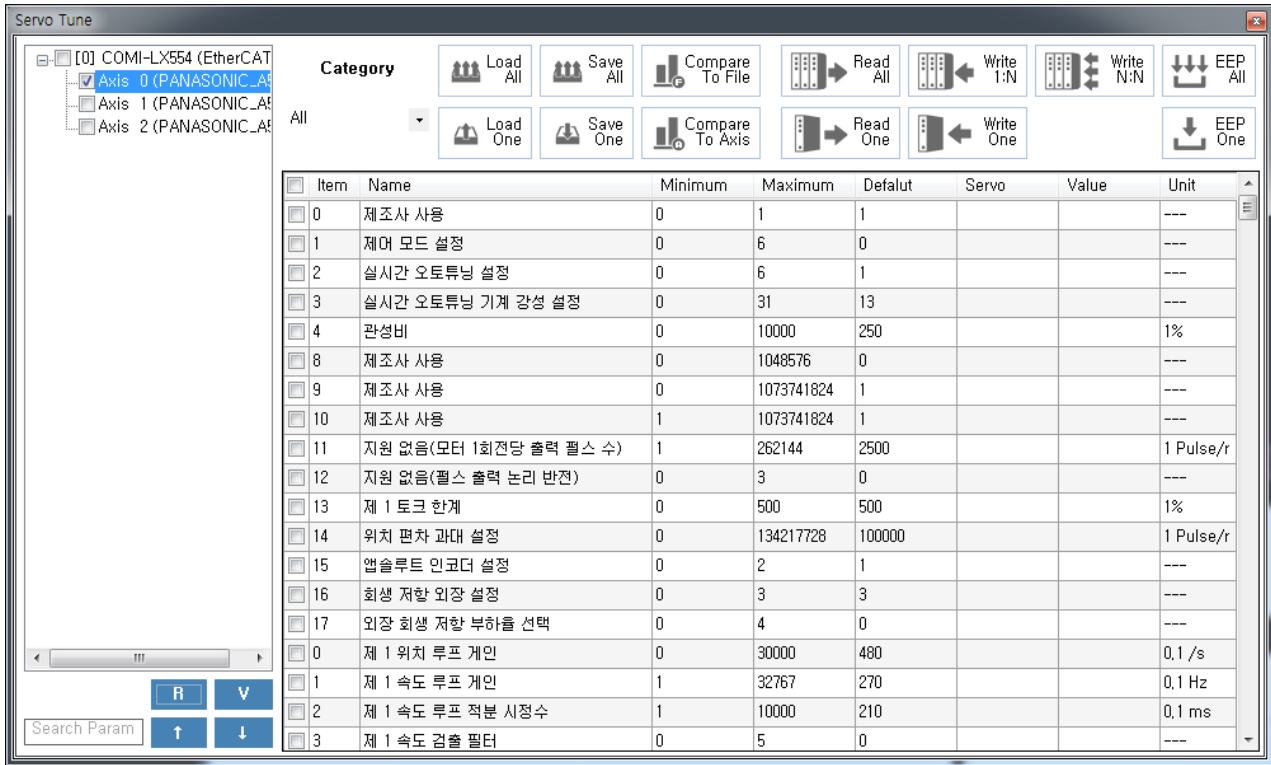

# ServoTunes

x ServoTunes

**ServoTunes**

**ServoTunes Network**

가

- 
- **1:1 / 1:N / N:N**
- **save / load** :
- 10 / 16
- 
- **MotionIO**

- ComilIDE **Main tab** **Servo**

The screenshot shows the ComilIDE software interface. The 'Main' tab is selected and highlighted with a red box. Below the tabs, there are several icons: 'Save', 'Load', 'CMD', 'Install', 'DLLs', 'PCM', 'M.Edit', and 'Servo'. The 'Servo' icon, which depicts a servo motor, is also highlighted with a red box. The 'Tool' label is visible below the 'DLLs' icon.