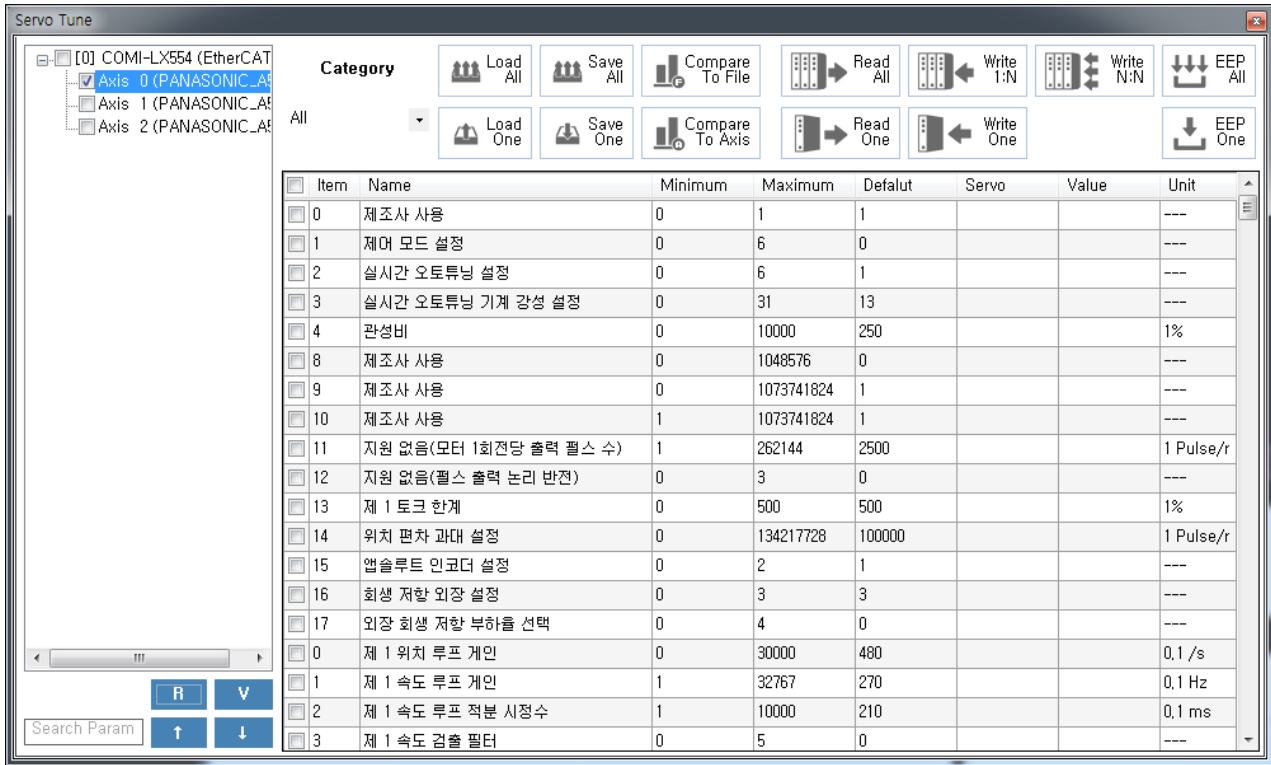

ServoTunes 1
..... 1

ServoTunes

x ServoTunes

ServoTunes

ServoTunes Network

가

-
- **1:1 / 1:N / N:N**
- **save / load** :
- 10 / 16
-
- **MotionIO**

- ComilIDE **Main tab** **Servo**

The screenshot shows the ComilIDE software interface. At the top, there are several tabs: 'Main', 'View', 'Motion Control I', 'Motion Control II', 'IO', and 'Custom IO'. The 'Main' tab is highlighted with a red box. Below the tabs, there are several icons representing different functions: 'Save', 'Load', 'CMD', 'Install', 'DLLs', 'PCM', 'M.Edit', and 'Servo'. The 'Servo' icon is also highlighted with a red box. At the bottom of the interface, there is a 'Tool' bar.