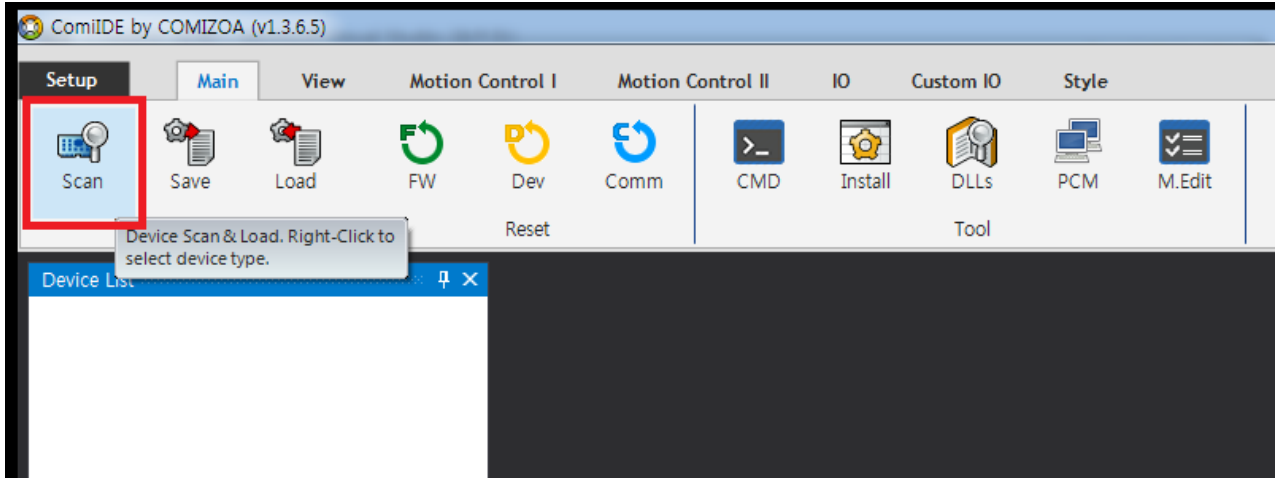

### Solution

- ComiIDE      Platform
  - 'Scan'      Platform

- 'Setup'                      'Device' Tab              Platform

- 'Scan'                      SCAN