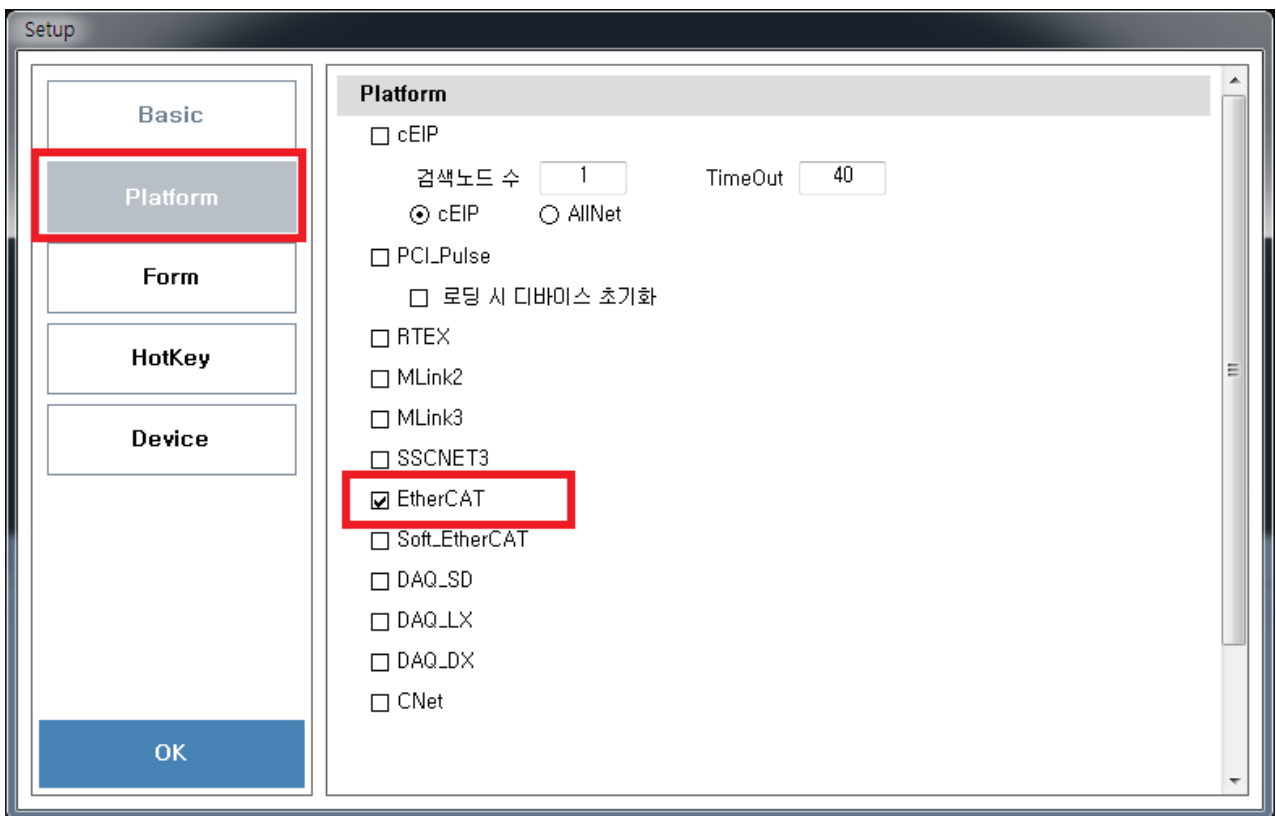

### Solution

- ComiIDE      Platform
  - 'Scan'      Platform

- 'Setup'                      'Device' Tab              Platform

- 'Scan'                      SCAN