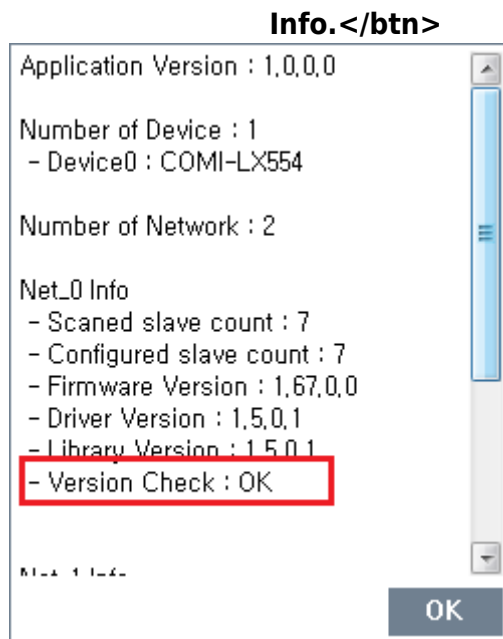

# Version Compare

× SW

- ComiTray

\* Info "Version Check : OK" \*\*  
 ○ DSP 가 FW-Driver-DLL , DSP가 Driver-  
 DLL  
 ○ 가

</callout>

From:

<http://comizoa.com/info/> - -

Permanent link: