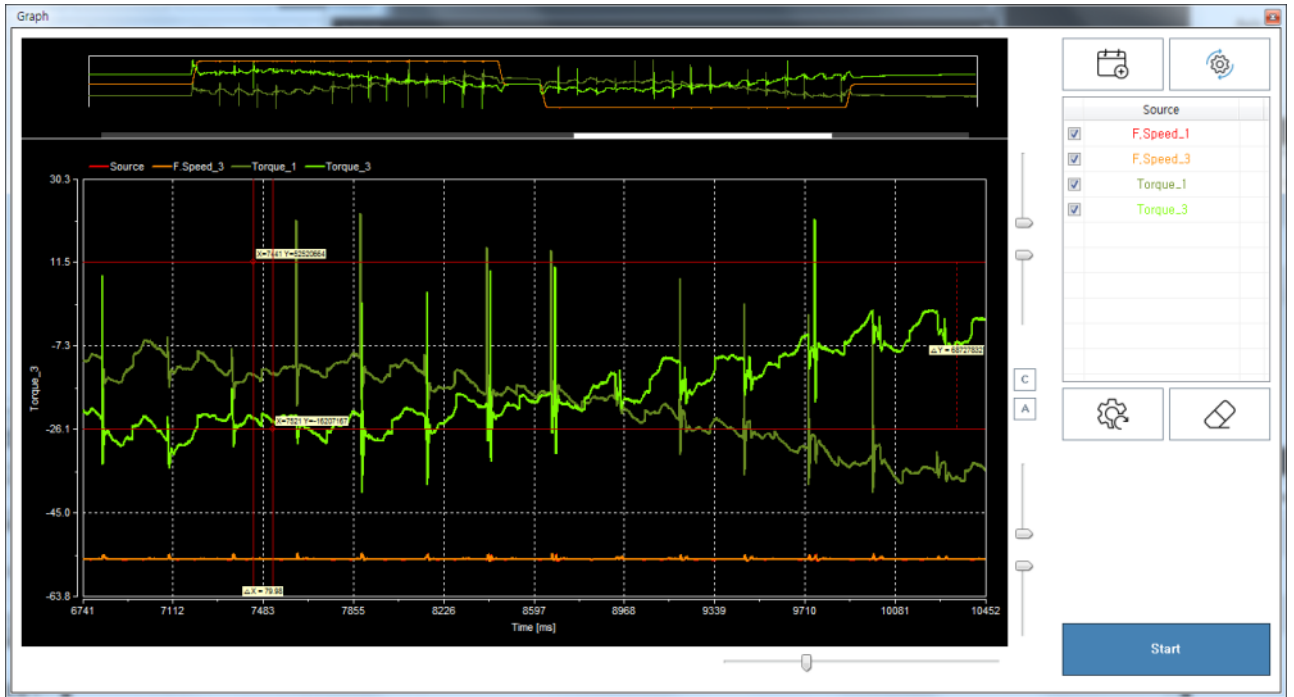

..... 1

Case_1 1

..... 1

..... 1

- (?)
-
-

Case_1

- 가 ()
- Target Position 1Cycle 2

- Cable (FTP / Cat.6)¹⁾
- Cable SyncMode : SM2 → DC Sync

1) STP / Cat.5e

From: <http://comizoa.com/info/> --
 Permanent link: http://comizoa.com/info/doku.php?id=device:ethercat:trouble:moving:%EC%A3%BC%EA%B8%B0%EC%A0%81%EC%9D%B8_%ED%8A%90_%EB%B0%9C%EC%83%9D&rev=1539924654
 Last update: 2024/07/08 18:22