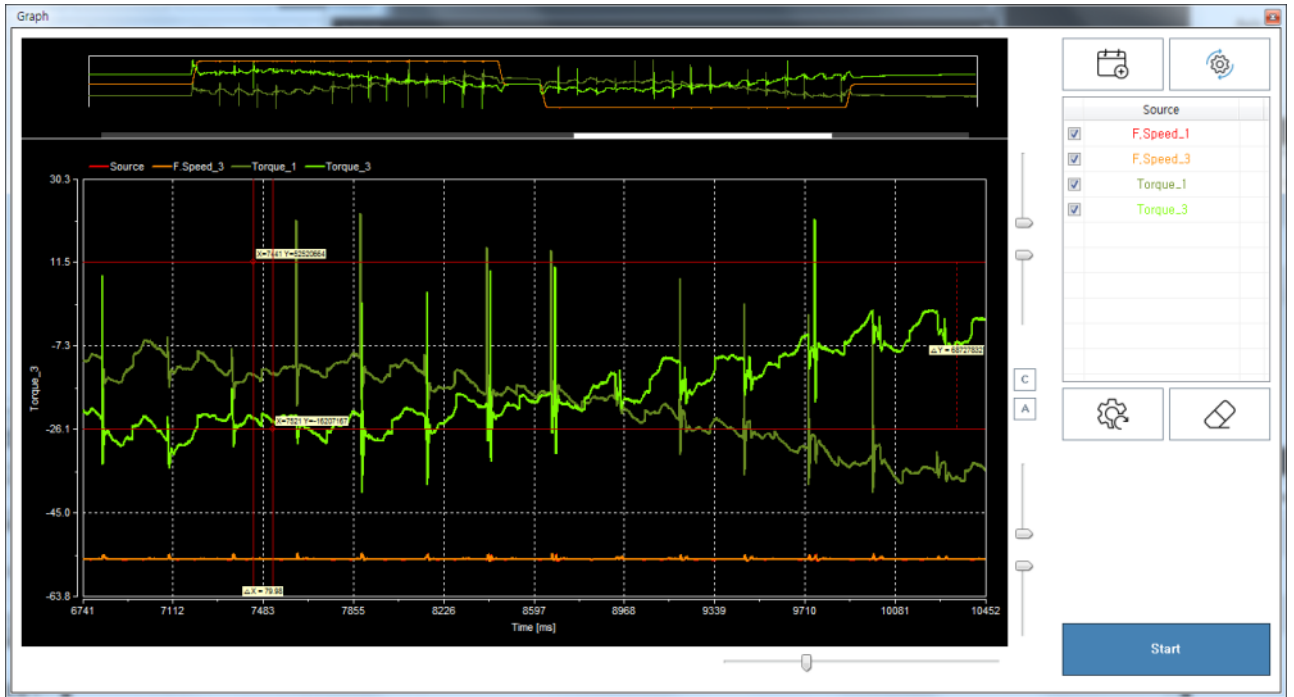

..... 1

Case 1 1

..... 1

..... 1

- (?)
-
-

Case 1

- 가 ()
- Target Position 1Cycle 2

- Cable (FTP / Cat.6)¹⁾
- Cable SyncMode : SM2 → DC Sync

1)
STP / Cat.5e

From: <http://comizoa.com/info/> --
 Permanent link: http://comizoa.com/info/doku.php?id=device:ethercat:trouble:moving:%EC%A3%BC%EA%B8%B0%EC%A0%81%EC%9D%B8_%ED%8A%90_%EB%B0%9C%EC%83%9D&rev=1539926404
 Last update: 2024/07/08 18:22