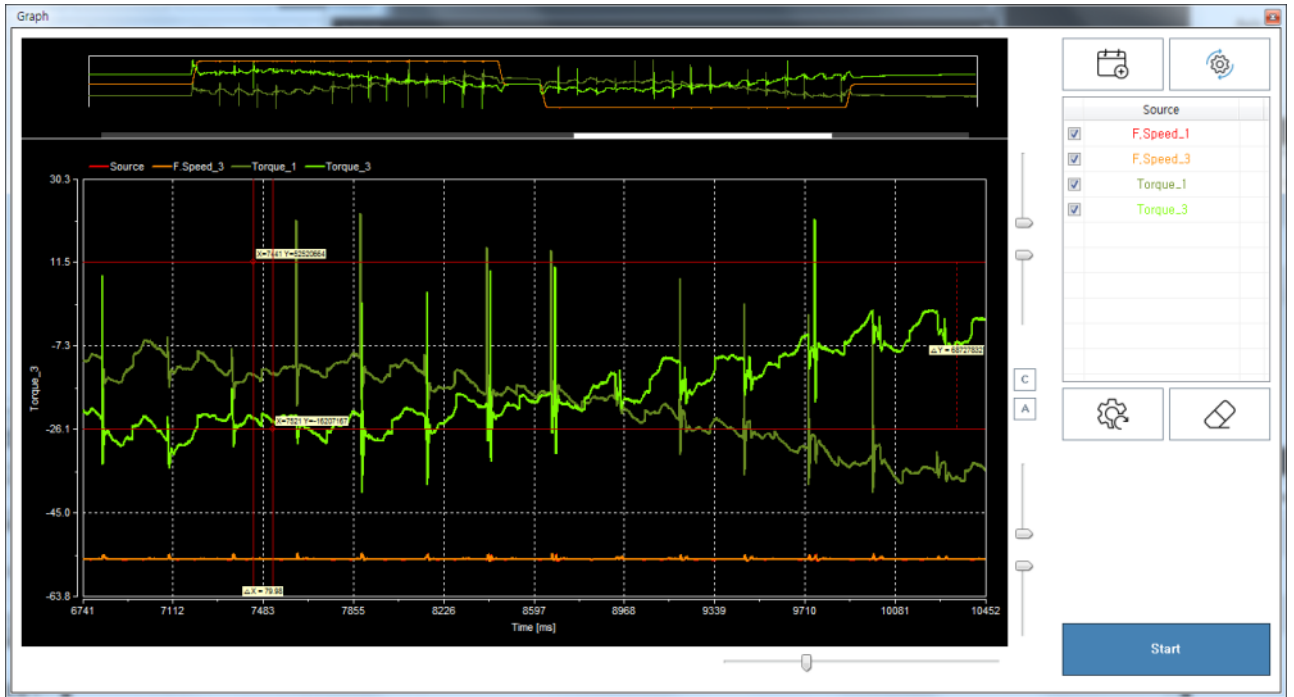

..... 1

Case 1 1

..... 1

..... 1

- (?)
-
-

Case 1

- 가 ()
- Target Position 1Cycle 2

- Cable (FTP / Cat.6 → STP / Cat. 6) ¹⁾
- Cable SyncMode : SM2 → DC Sync

1)

STP / Cat.5e ,

From: <http://comizoa.com/info/> --

Permanent link: http://comizoa.com/info/doku.php?id=device:ethercat:trouble:moving:%EC%A3%BC%EA%B8%B0%EC%A0%81%EC%9D%B8_%ED%8A%90_%EB%B0%9C%EC%83%9D&rev=1540200925