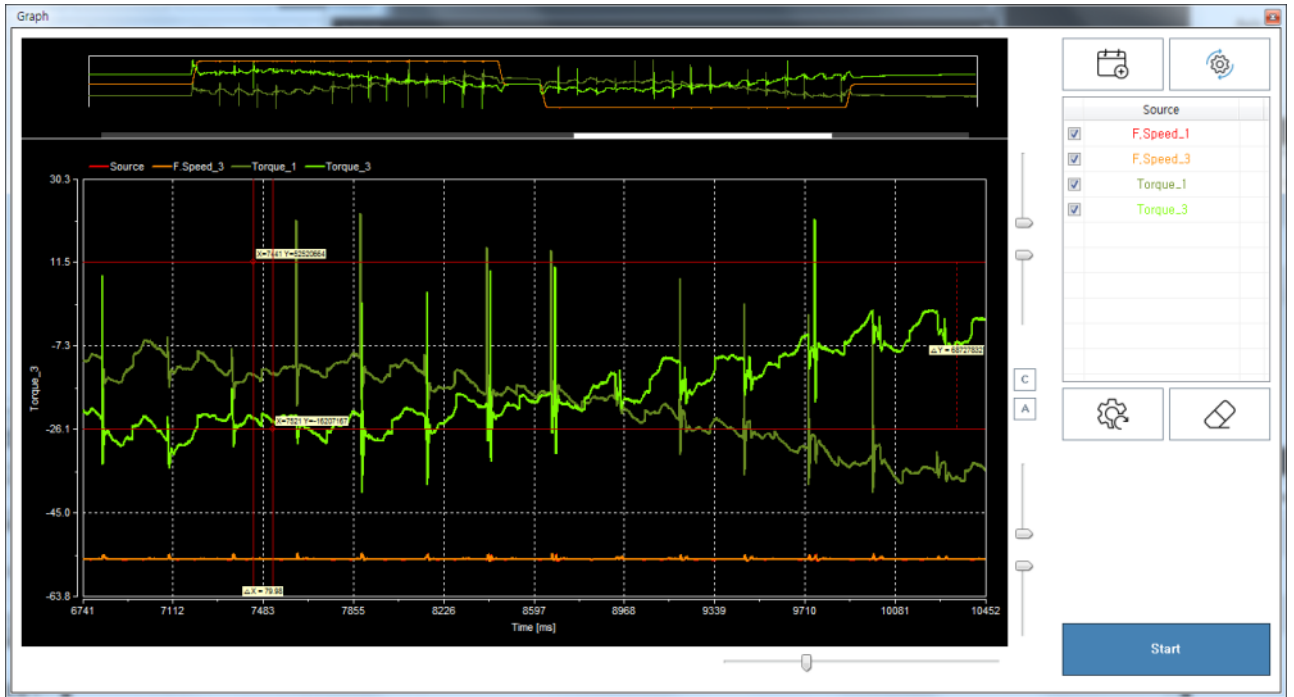

..... 1

**Case 1** ..... 1

..... 1

..... 1

- (?)
- 
- 

# Case 1

- 가 ( )
- Target Position 1Cycle 2

- Cable (FTP / Cat.6 → STP / Cat. 6) <sup>1)</sup>
- Cable SyncMode : SM2 → DC Sync

1)

STP / Cat.5e ,

From: <http://comizoa.com/info/> --

Permanent link: [http://comizoa.com/info/doku.php?id=device:ethernet:trouble:moving:%EC%A3%BC%EA%B8%B0%EC%A0%81%EC%9D%B8\\_%ED%8A%90\\_%EB%B0%9C%EC%83%9D&rev=1540365971](http://comizoa.com/info/doku.php?id=device:ethernet:trouble:moving:%EC%A3%BC%EA%B8%B0%EC%A0%81%EC%9D%B8_%ED%8A%90_%EB%B0%9C%EC%83%9D&rev=1540365971)