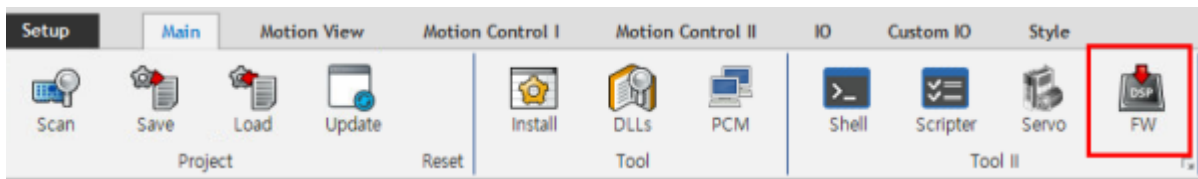

Step 3.

- ComilDE - Main - FW