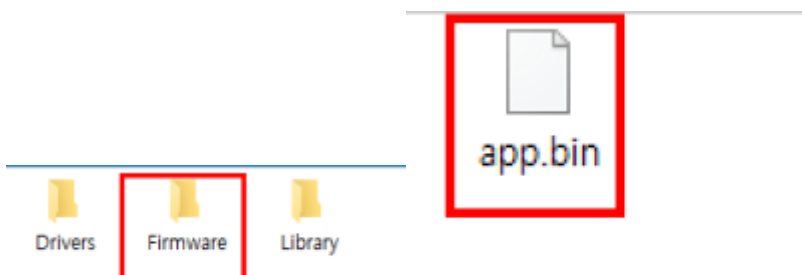

- Core ¹⁾

Step 2. ComiIDE

Item	Details	Match
Firmware	2,27,0,0	OK
Driver	2,1,0,2	OK
Library	2,1,3,0	OK

- ComiIDE Device Firmware, Driver, Library ²⁾³⁾

Step 3.

- ComilDE - Main - FW

- File Load

- FW 5)