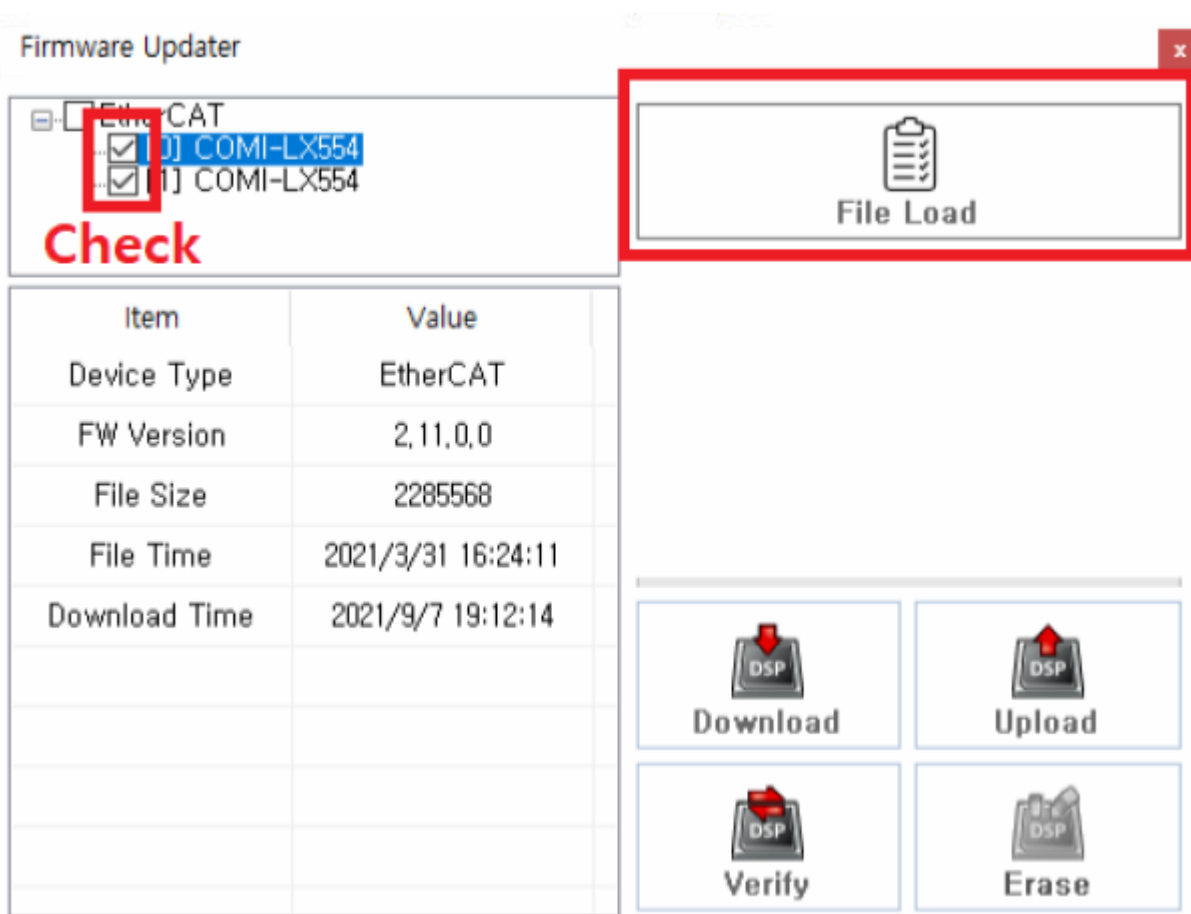

- Core ¹⁾

Step 2. ComiIDE

Item	Details	Match
Firmware	2,27,0,0	OK
Driver	2,1,0,2	OK
Library	2,1,3,0	OK

- ComiIDE Device Firmware, Driver, Library ²⁾³⁾

Step 3.

- ComilDE - Main - FW

- File Load

- FW 5)