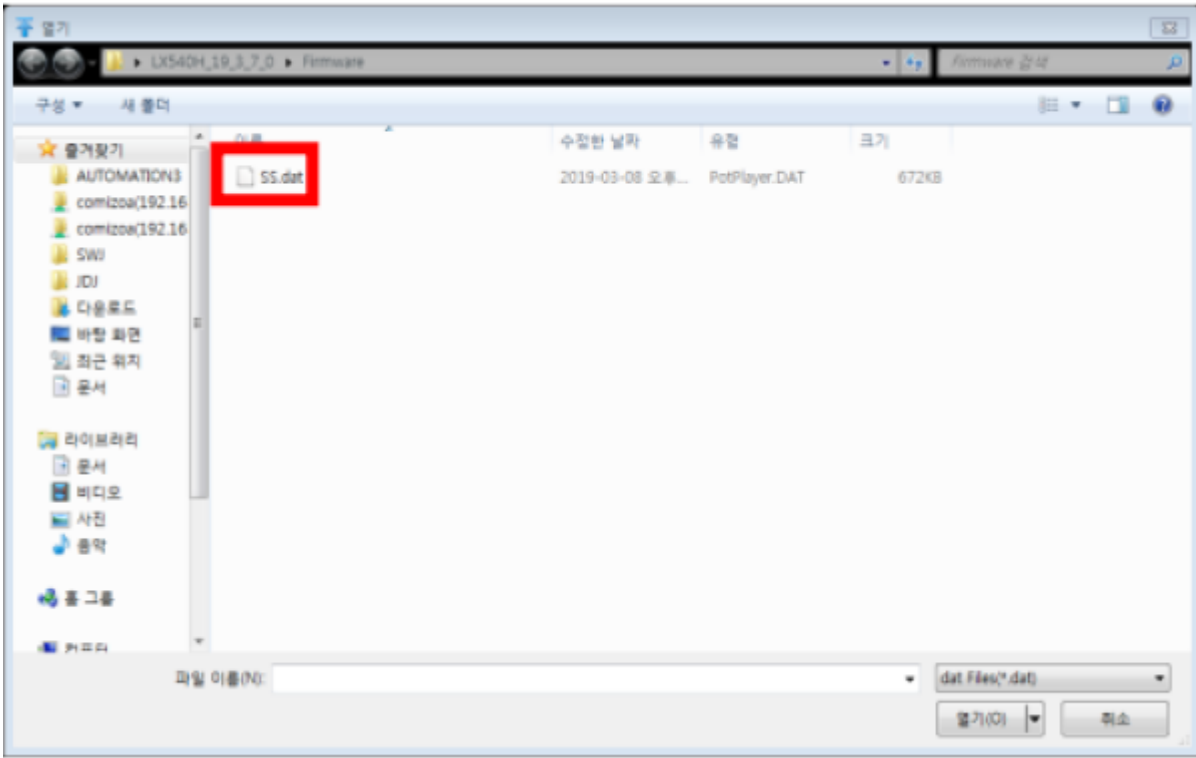

### NEMO Master Board

(NemoFWU.exe)

- 1. - Firmware - NemoFWU.exe
- 2. RT(LX520), ML2(LX530S), ML3(LX530), SS3(LX540/H)

- 가 DLL

- Firmware DLL .

- Browse .dat

- Start

From:  
<http://comizoa.com/info/> - -