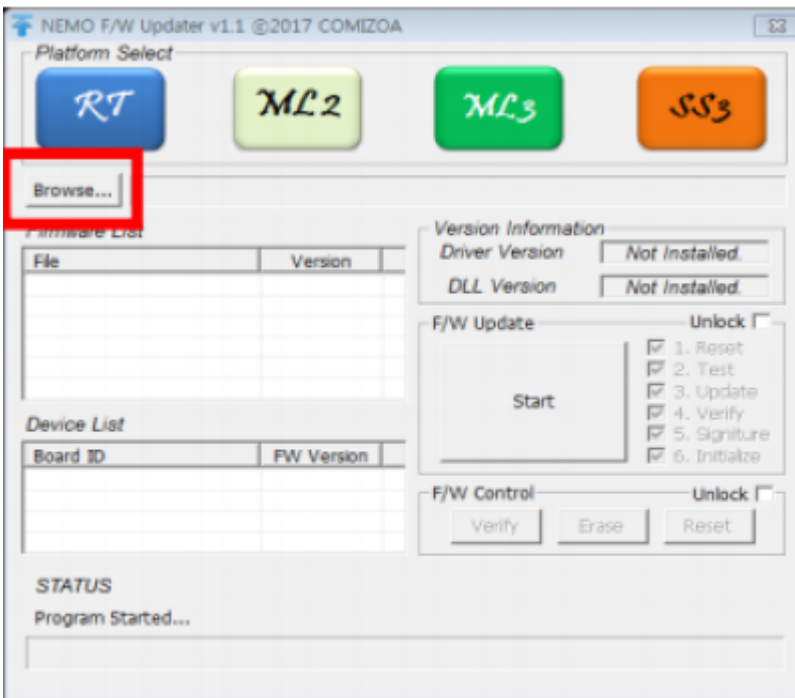

## NEMO Master Board

### NEMO Master Board

(NemoFWU.exe)

- 1. - Firmware - NemoFWU.exe
- 2. RT(LX520), ML2(LX530S), ML3(LX530), SS3(LX540/H)

- 가 DLL

- Firmware DLL .

- Browse .dat

- Start

From:  
<http://comizoa.com/info/> - -