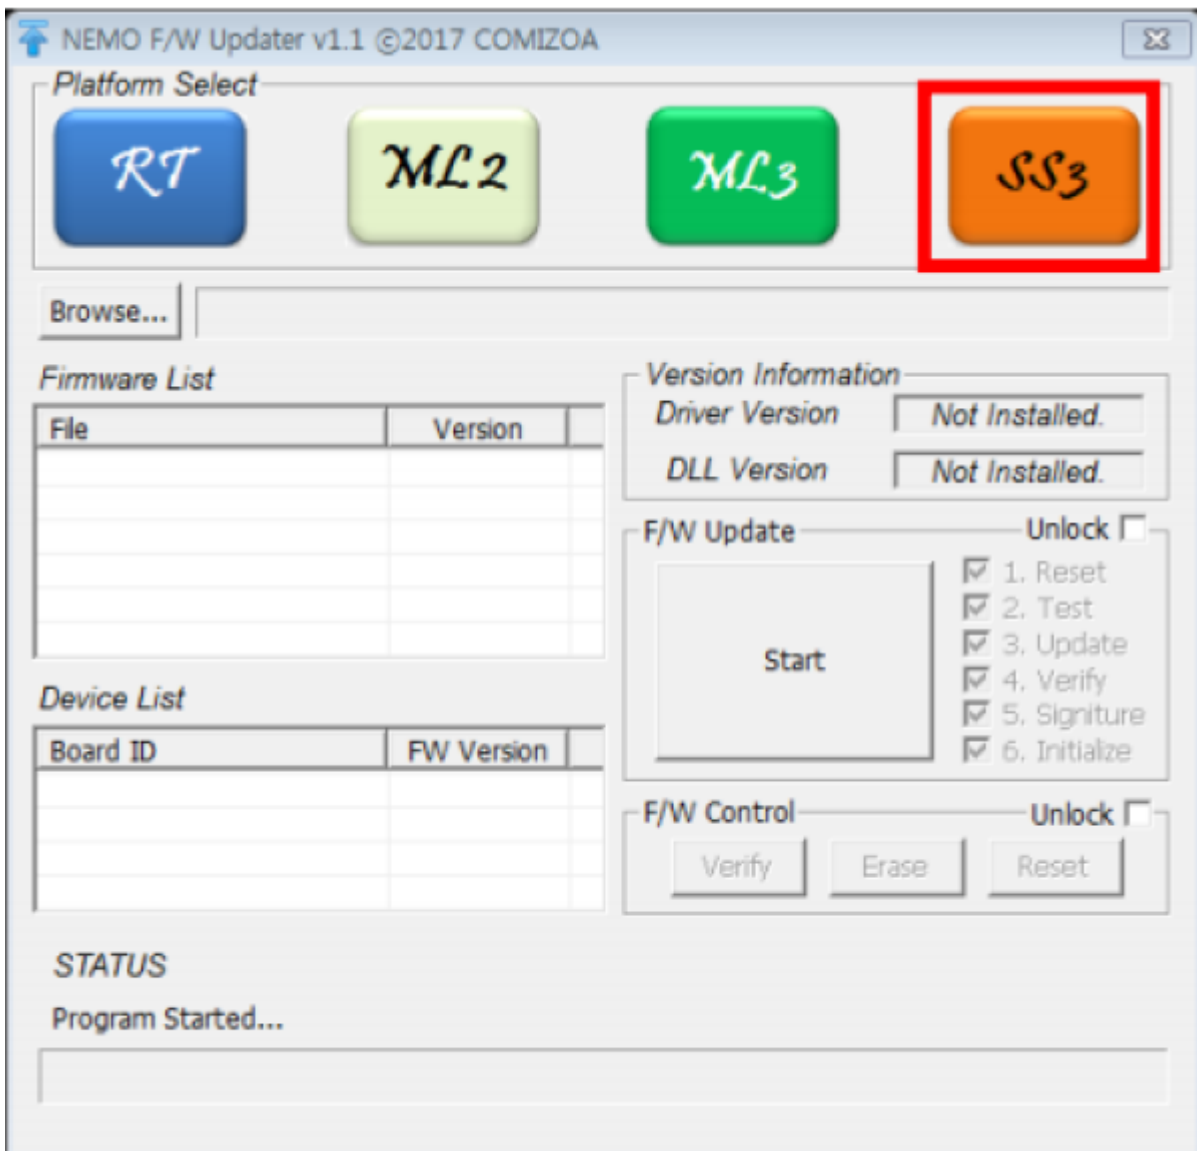

NEMO

× NEMO

NEMO Master Board

NEMO Master Board

(NemoFWU.exe)

1. - Firmware - NemoFWU.exe
2. RT(LX520), ML2(LX530S), ML3(LX530), SS3(LX540/H)