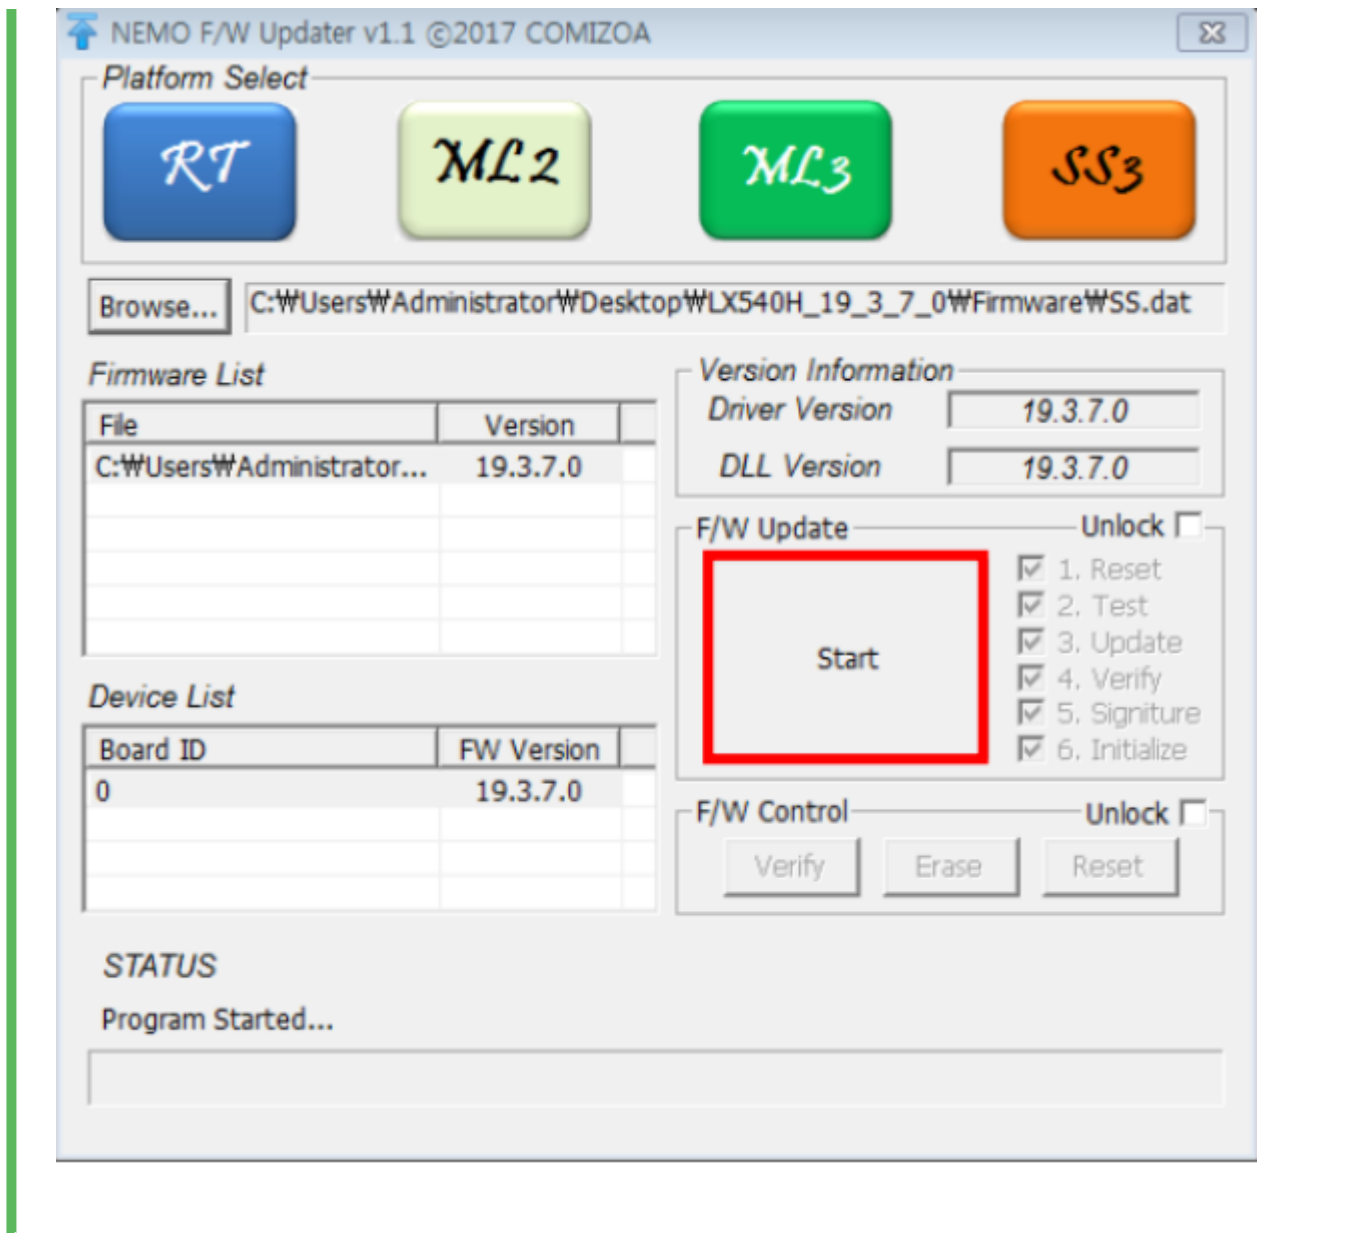

## NEMO Master Board

### NEMO Master Board

(NemoFWU.exe)

- 1. - Firmware - NemoFWU.exe
- 2. RT(LX520), ML2(LX530S), ML3(LX530), SS3(LX540/H)

- 가 DLL

- Firmware DLL .

- Browse .dat

- Start

From:  
<http://comizoa.com/info/> - -