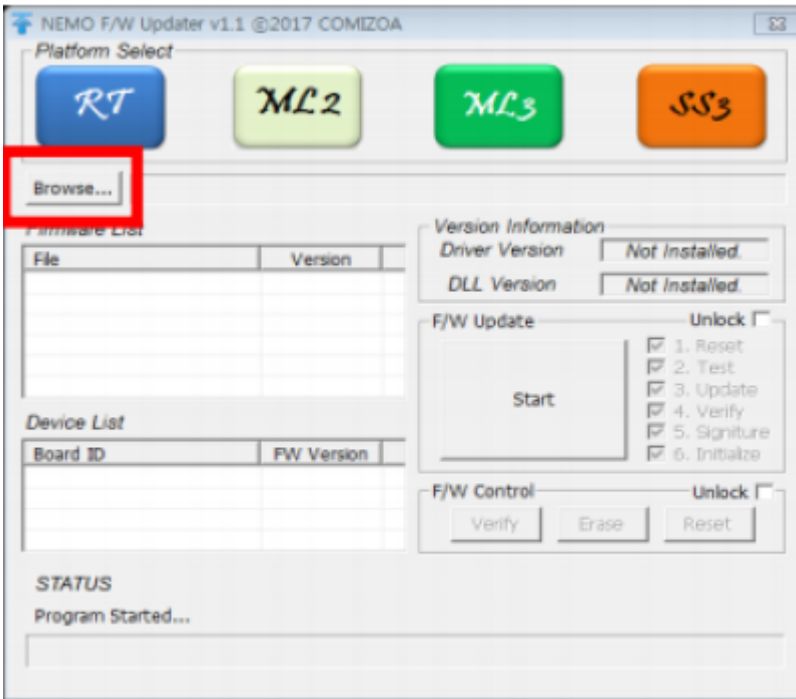

NEMO Master Board 1
..... 2
..... 3

NEMO

× NEMO

NEMO Master Board

(NemoFWU.exe)

- 1. - Firmware - NemoFWU.exe
- 2. RT(LX520), ML2(LX530S), ML3(LX530), SS3(LX540/H)

- 가 DLL
- Firmware DLL

- Browse .dat