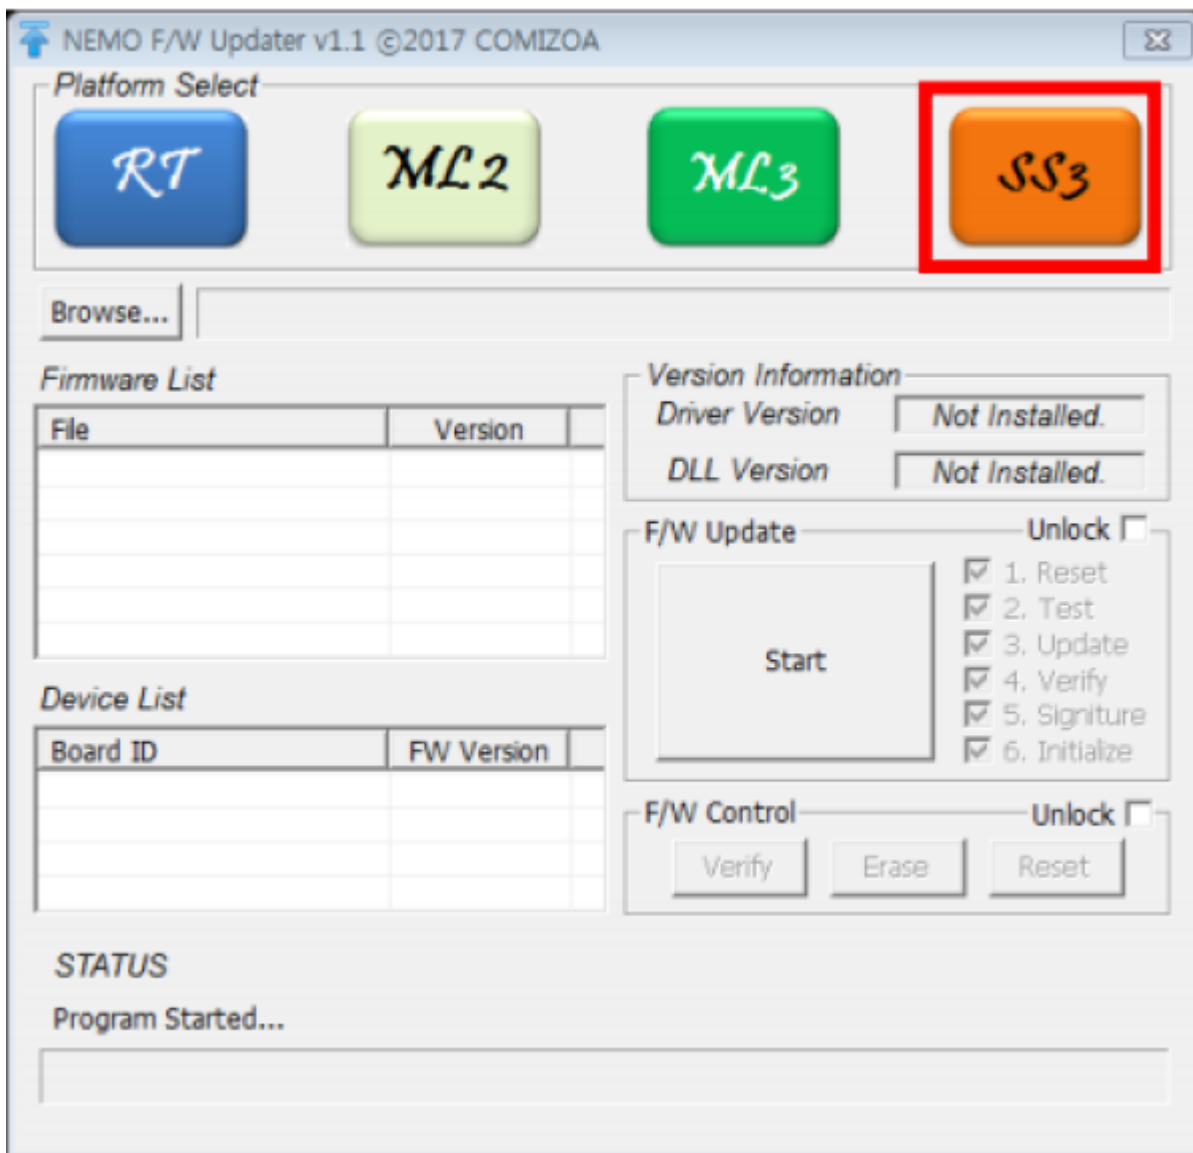

NEMO Master Board 1
..... 2
..... 3

NEMO

× NEMO

NEMO Master Board

(NemoFWU.exe)

- 1. - Firmware - NemoFWU.exe
- 2. RT(LX520), ML2(LX530S), ML3(LX530), SS3(LX540/H)

- 가 DLL
- Firmware DLL

- Browse .dat