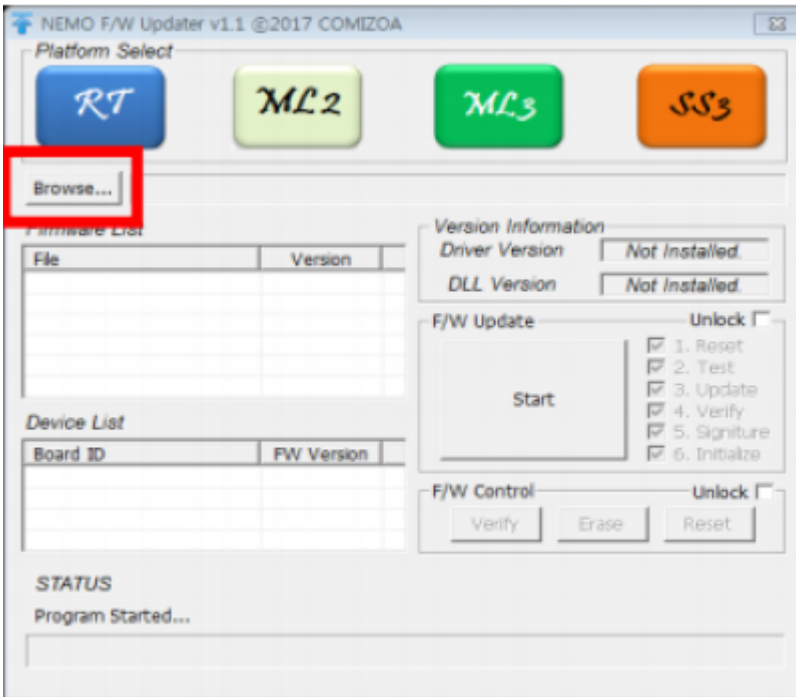

NEMO Master Board 1
..... 2
..... 3

NEMO

× NEMO

NEMO Master Board

(NemoFWU.exe)

- 1. - Firmware - NemoFWU.exe
- 2. RT(LX520), ML2(LX530S), ML3(LX530), SS3(LX540/H)

- 가 DLL
- Firmware DLL

- Browse .dat