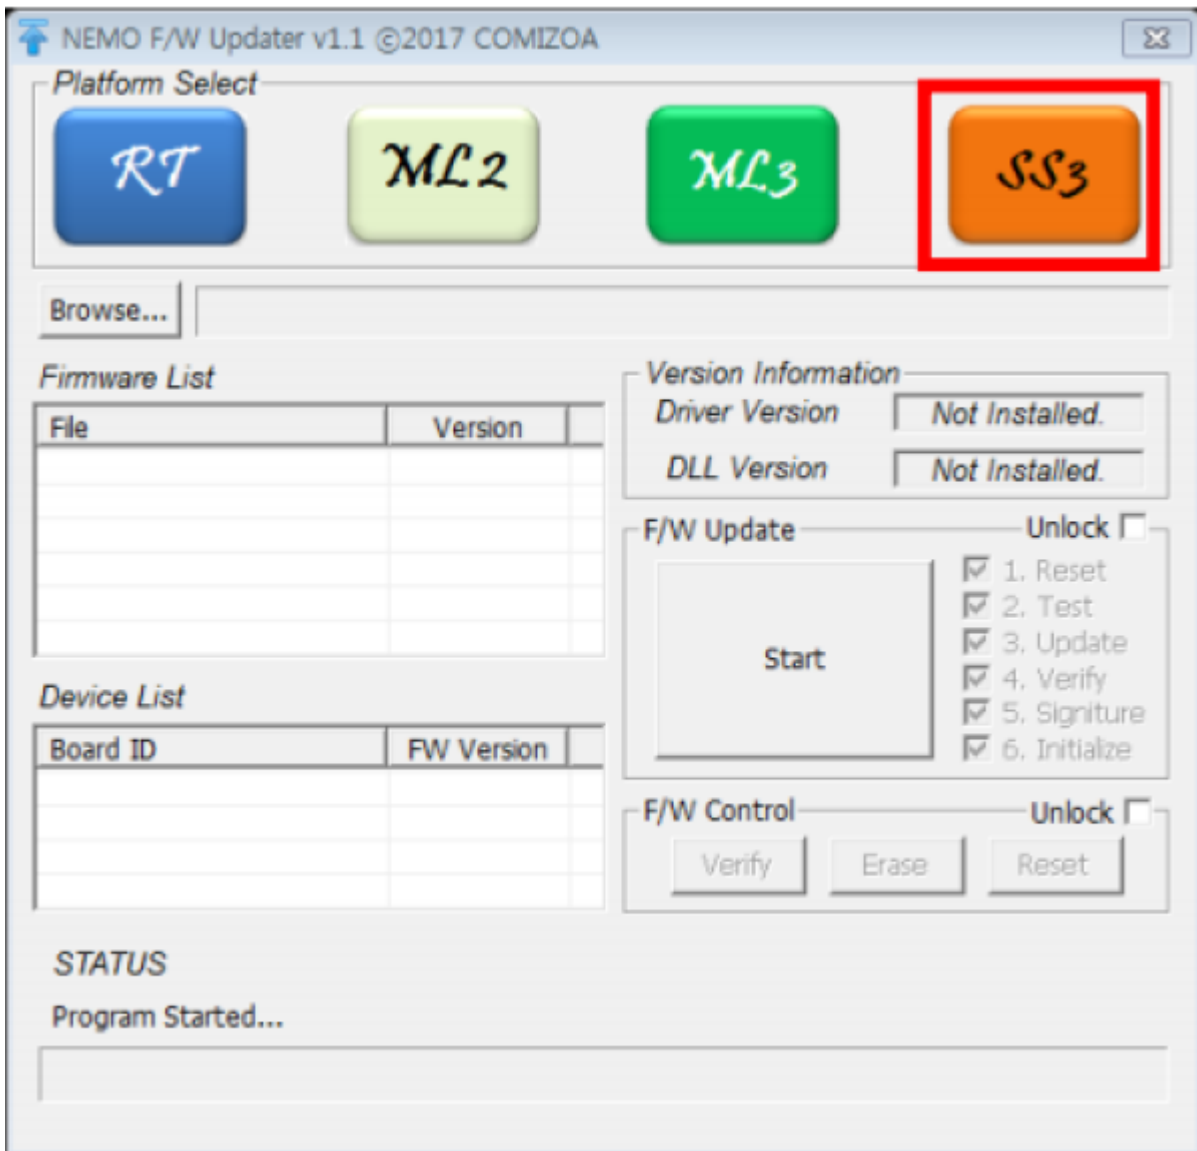

NEMO Master Board 1
..... 2
..... 3

NEMO

× NEMO

NEMO Master Board

(NemoFWU.exe)

- 1. - Firmware - NemoFWU.exe
- 2. RT(LX520), ML2(LX530S), ML3(LX530), SS3(LX540/H)

- 가 DLL
- Firmware DLL

- Browse .dat

- Start

From:
<http://comizoa.com/info/> - -

Permanent link:
http://comizoa.com/info/doku.php?id=faq:comiapp:fwupdater:01_nemo&rev=1626249204

Last update: **2024/07/08 18:22**