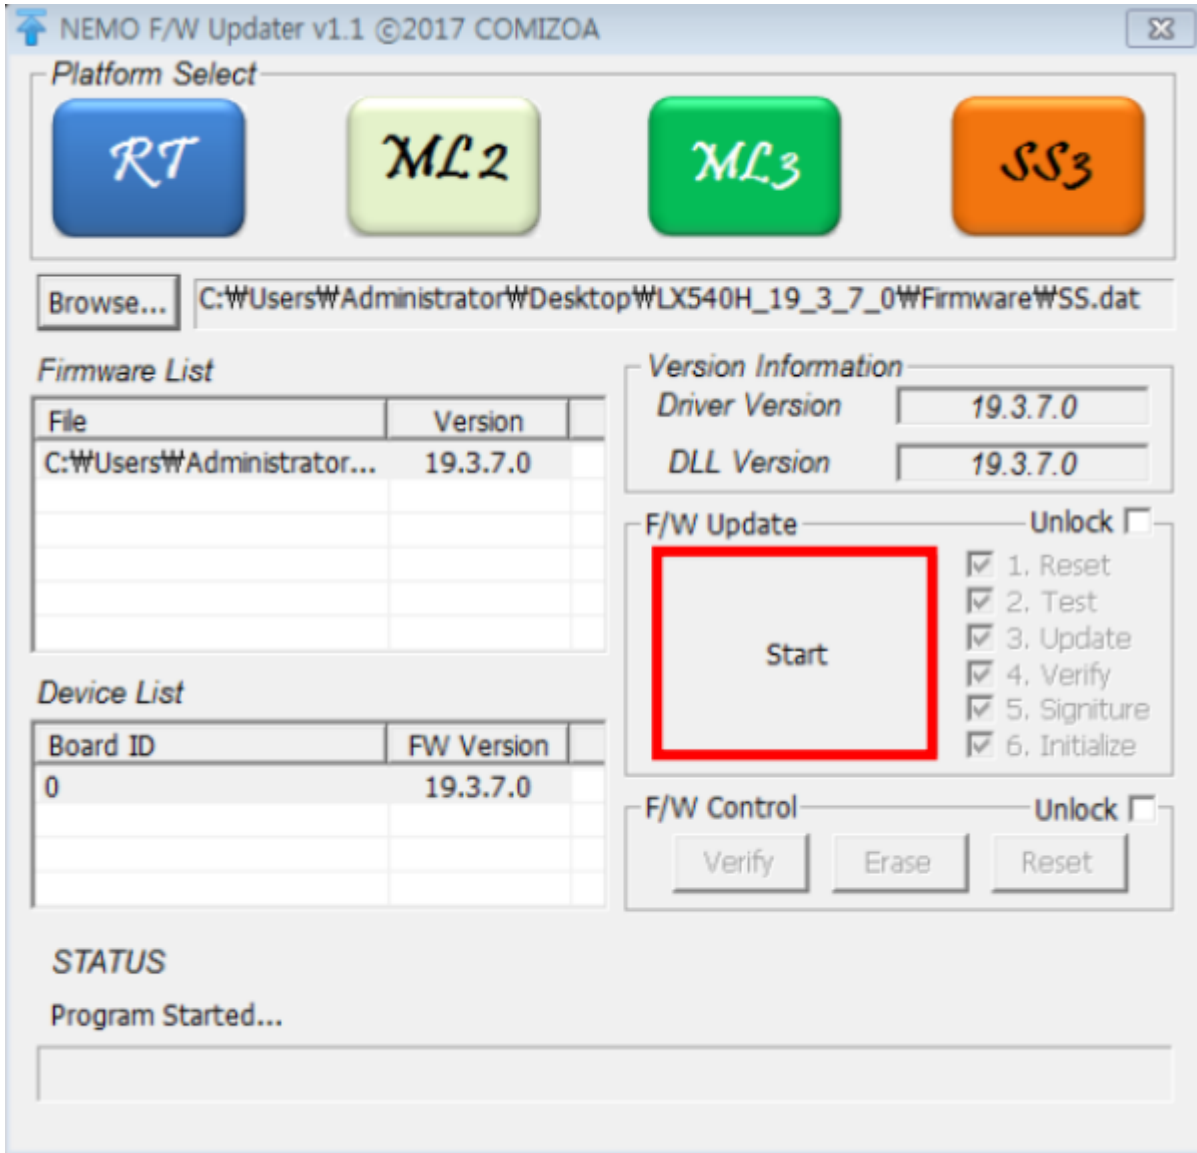

From:
<http://comizoa.com/info/> - -

Permanent link:
<http://comizoa.com/info/doku.php?id=faq:comiapp:fwupdater:01_nemo&rev=1626249214>

Last update: **2024/07/08 18:22**