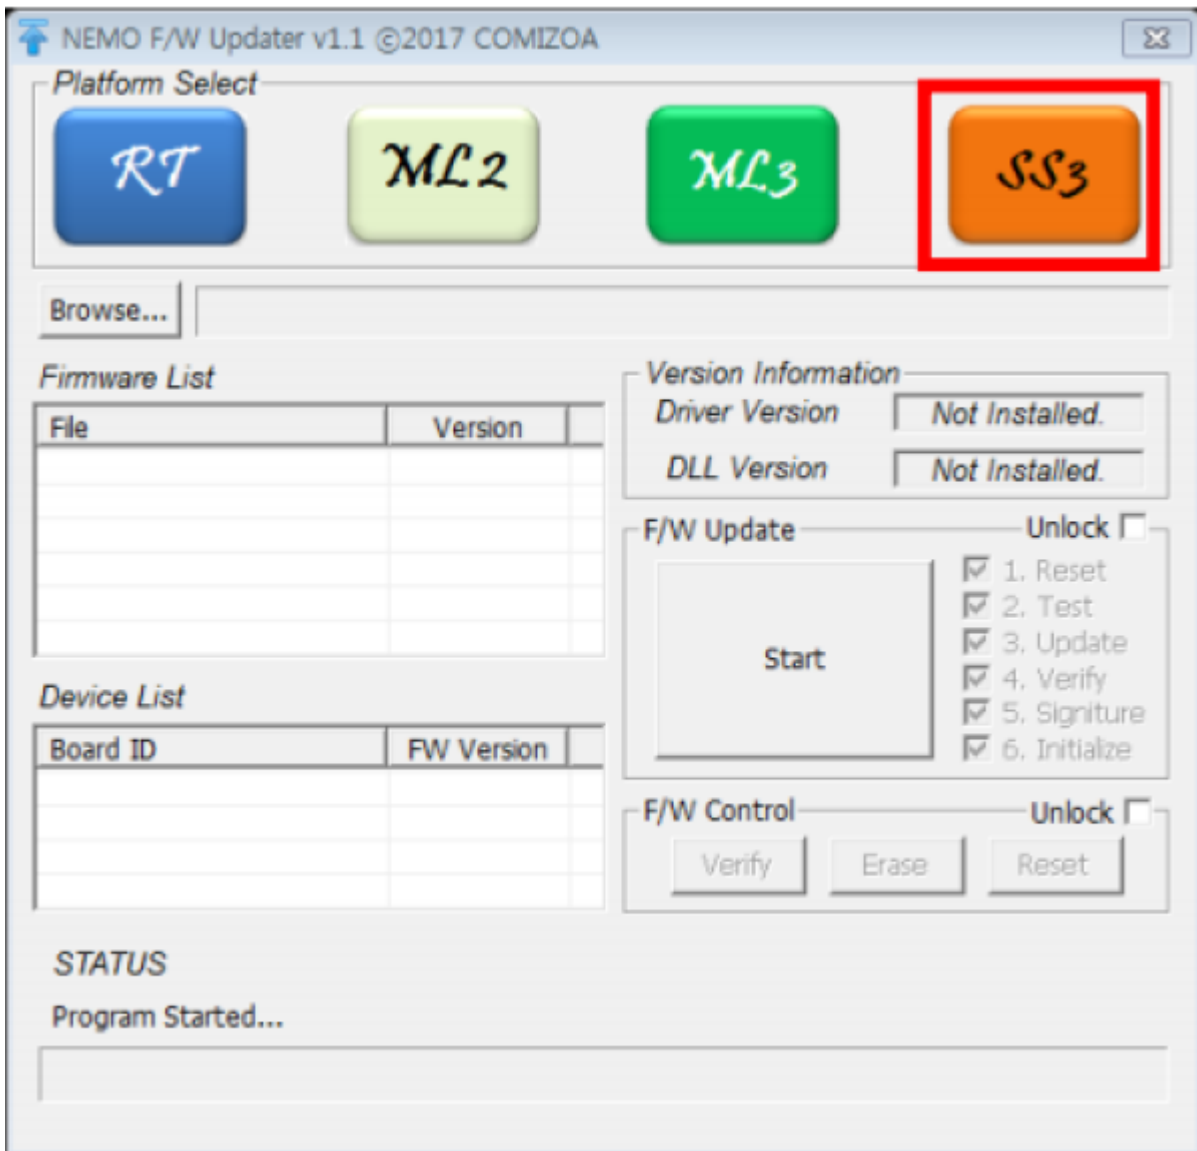

NEMO Master Board 1
..... 2
..... 3

NEMO

× NEMO

NEMO Master Board

(NemoFWU.exe)

- 1. - Firmware - NemoFWU.exe
- 2. RT(LX520), ML2(LX530S), ML3(LX530), SS3(LX540/H)

- 가 DLL

- Firmware DLL