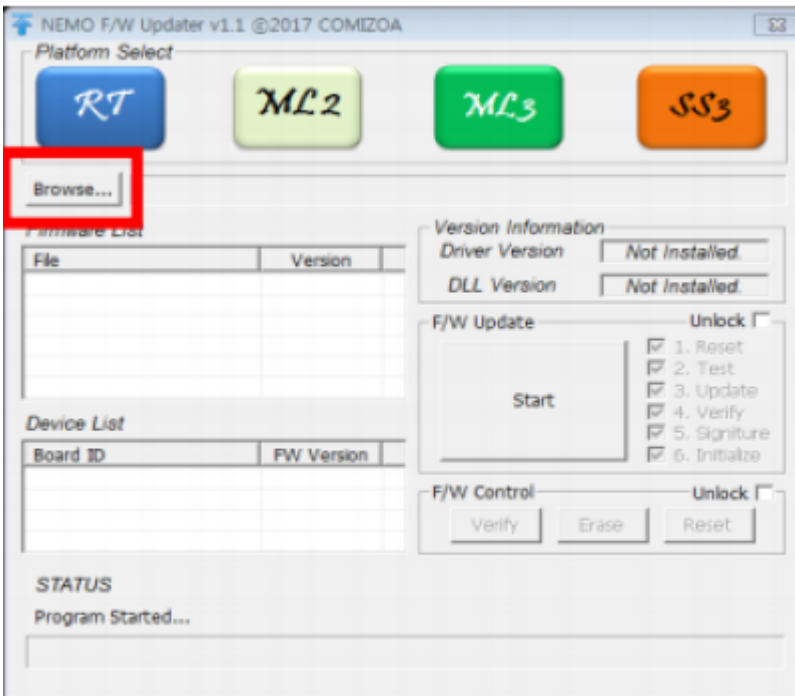

- Browse .dat