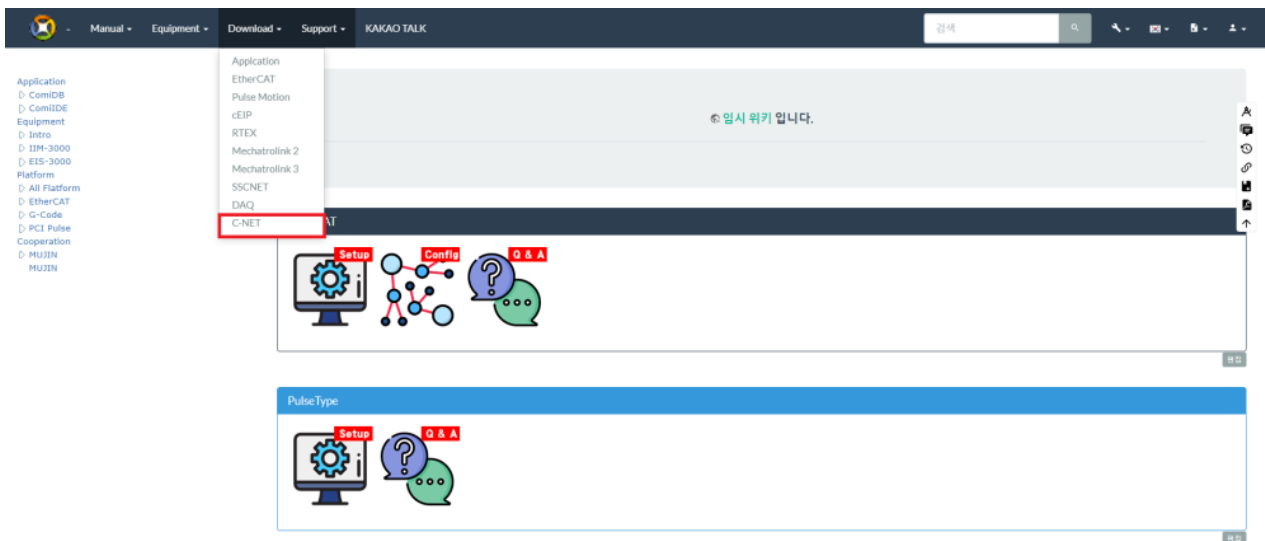

3. C-NET Download

- comizoa.info download C-NET

- Package Download

C-Net

Package	Example	Manual	Certificate	ETC	History
v1.1.0.0					
v1.0.0.0					

Download (Package) Download (Core)

4.

- COMI-LX412a/b 가