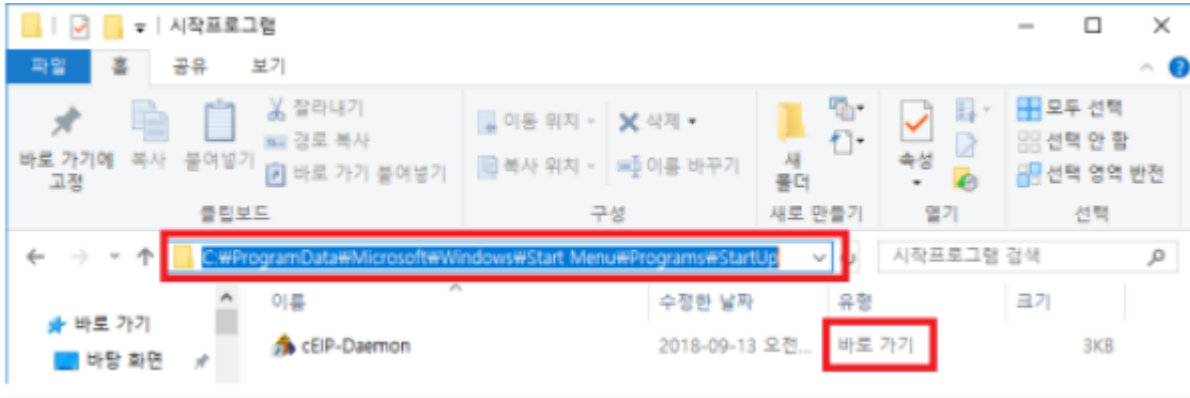

# cEIP Setup

x cEIP

1 Daemon

- Daemon      CeSDKDaemon.exe

- Daemon Service Coprocess가
  - Daemon Service Coprocess가

COMIZOA Ethernet/IP Windows x86 Based

COMIZOA Ethernet/IP Windows x86 Based

2