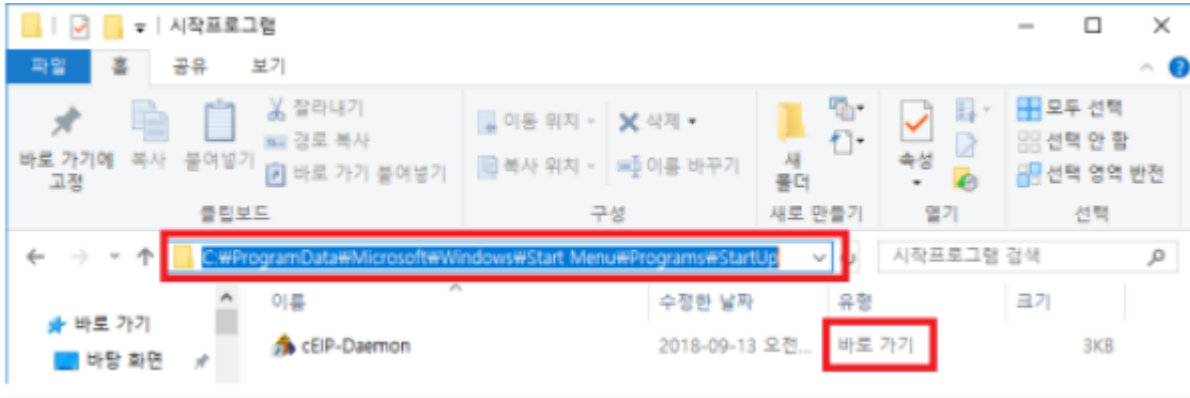

# cEIP Setup

× cEIP

1 Daemon

- Daemon      CeSDKDaemon.exe

- Daemon Service Coprocess가
  - Daemon Service Coprocess가

COMIZOA Ethernet/IP Windows x86 Based

COMIZOA Ethernet/IP Windows x86 Based

2