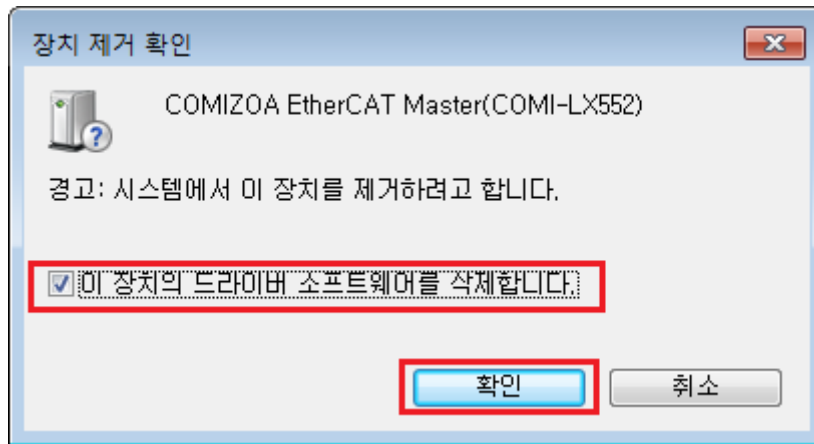

# Testsigning

x testsigning .

1 CMD

- ( + R ) - cmd - ( + Shift + Enter )

2 Testsigning

- **bcdedit /set testsigning on**

```
관리자: C:\Windows\system32\cmd.exe
Microsoft Windows [Version 10.0.19045.2486]
(c) Microsoft Corporation. All rights reserved.

C:\Windows\system32>bcdedit /set testsigning on
작업을 완료했습니다.

C:\Windows\system32>
```

3 PC

4 Testsigning

From:  
<http://comizoa.com/info/> - -

Permanent link:  
[http://comizoa.com/info/doku.php?id=faq:downloadandsetup:common:00\\_driversetup\\_testsigned&rev=1681125808](http://comizoa.com/info/doku.php?id=faq:downloadandsetup:common:00_driversetup_testsigned&rev=1681125808)