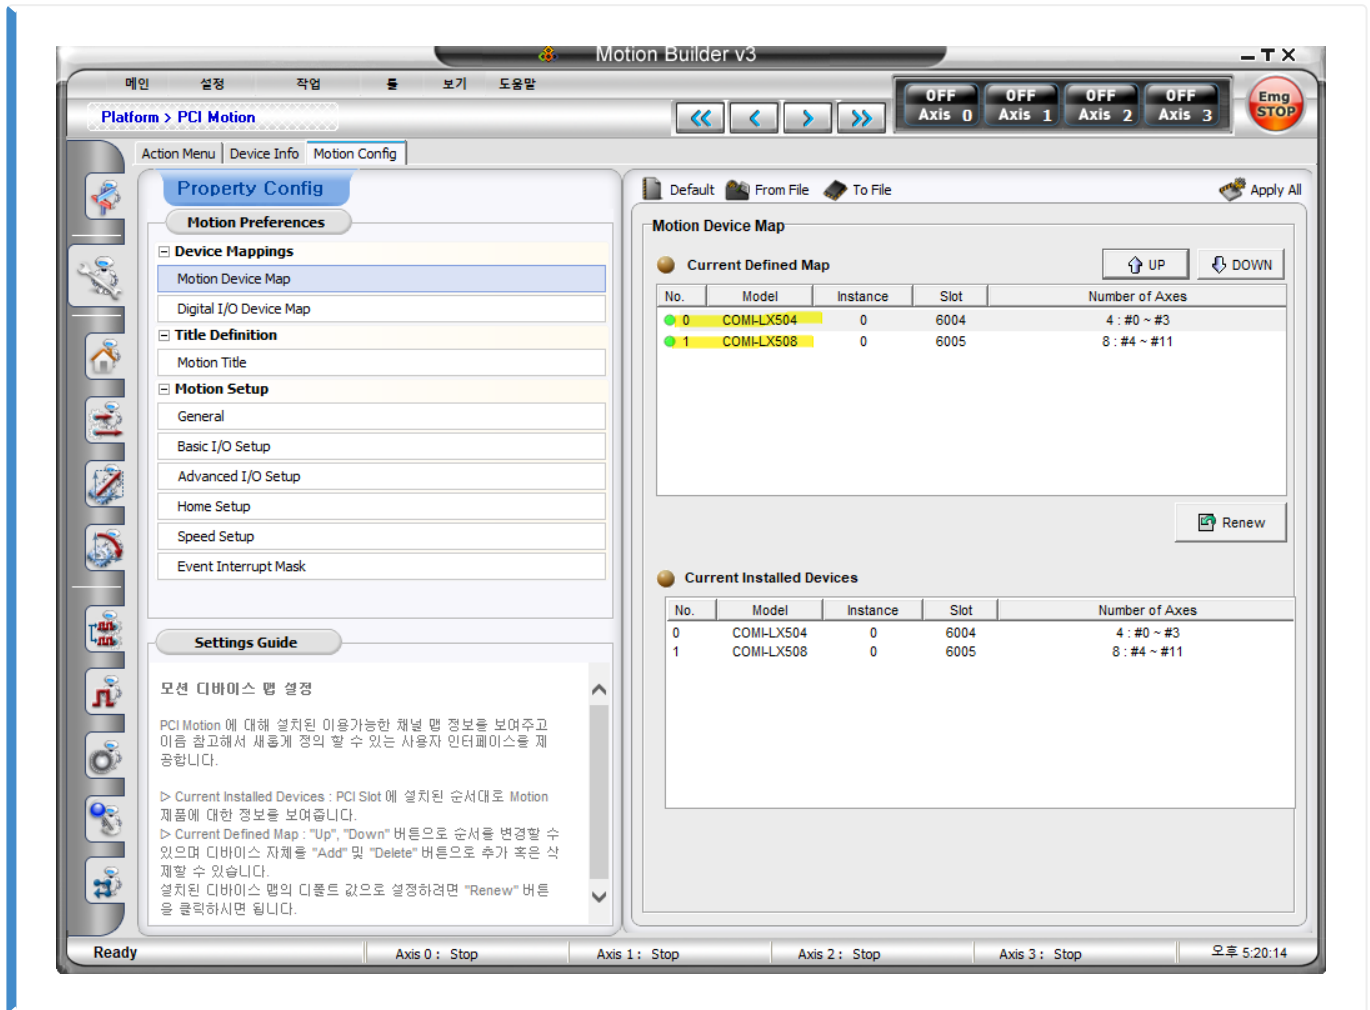

CME2

Pulsemotion

× ME2

Pulsemotion

1. Motion Builder v3

2. UP, DOWN