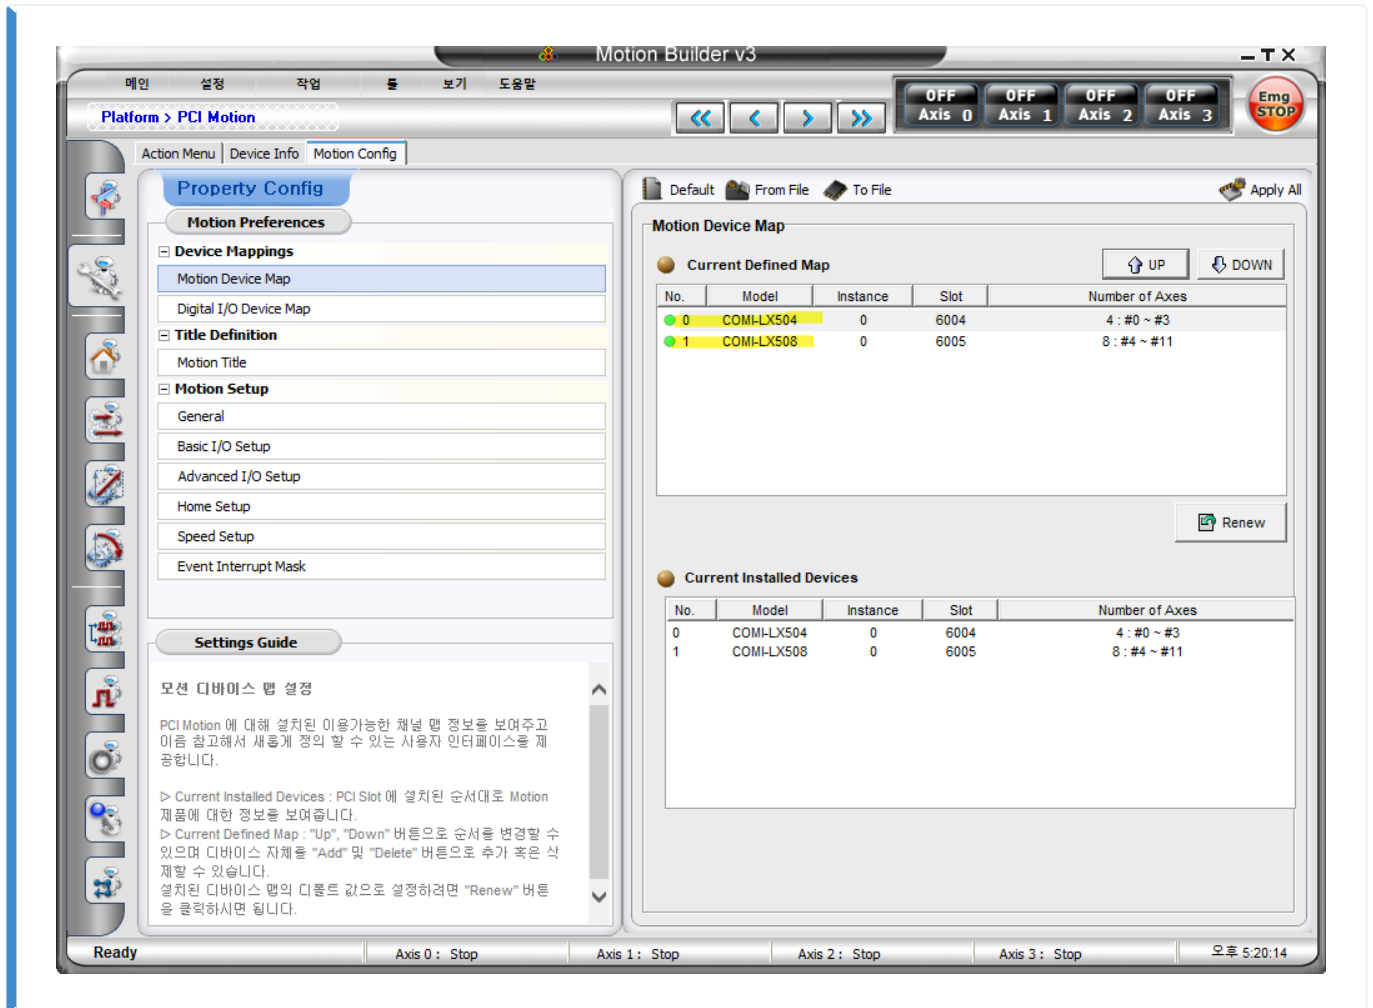

CME2

Pulsemotion

× ME2

Pulsemotion

1. Motion Builder v3

2. UP, DOWN