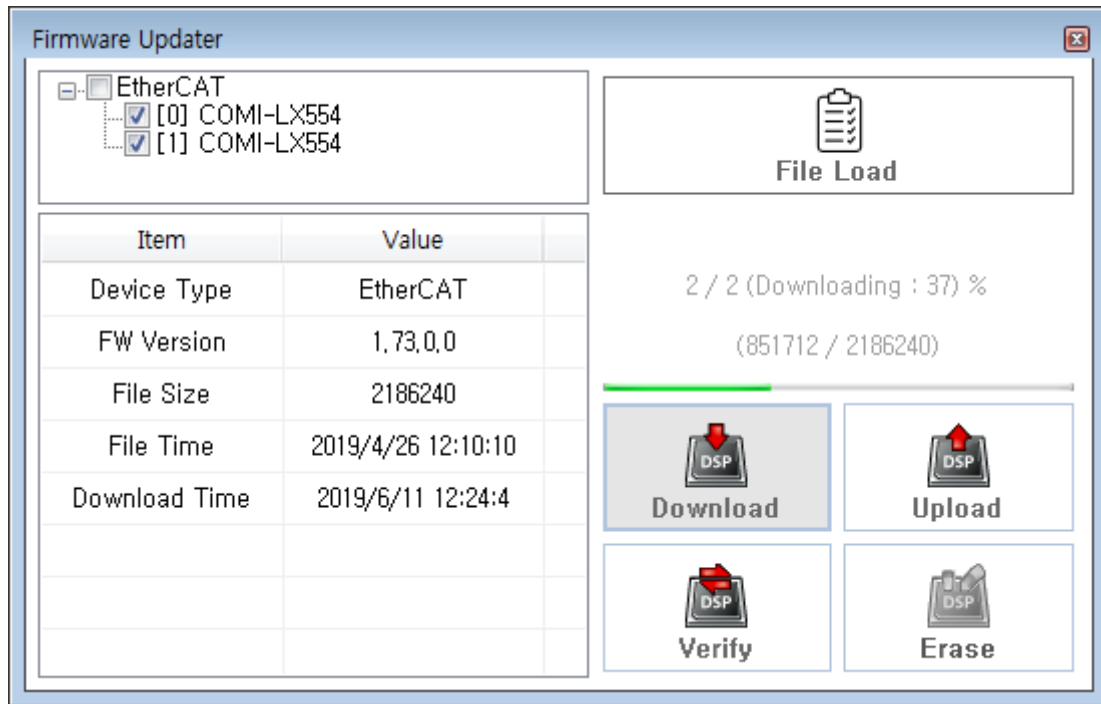

FW Update

x

1 FW Firmware Manager

2 FW

- Device Tree Device Device FW

3 File Load Firmware File

4 "File Load Complete"

Download

Download

5 "Download Complete"

x

From:
<http://comizoa.com/info/> - -

Permanent link:
http://comizoa.com/info/doku.php?id=platform:common:support:swupdate:00_fwupdate&rev=1560225047

Last update: **2024/07/08 18:22**