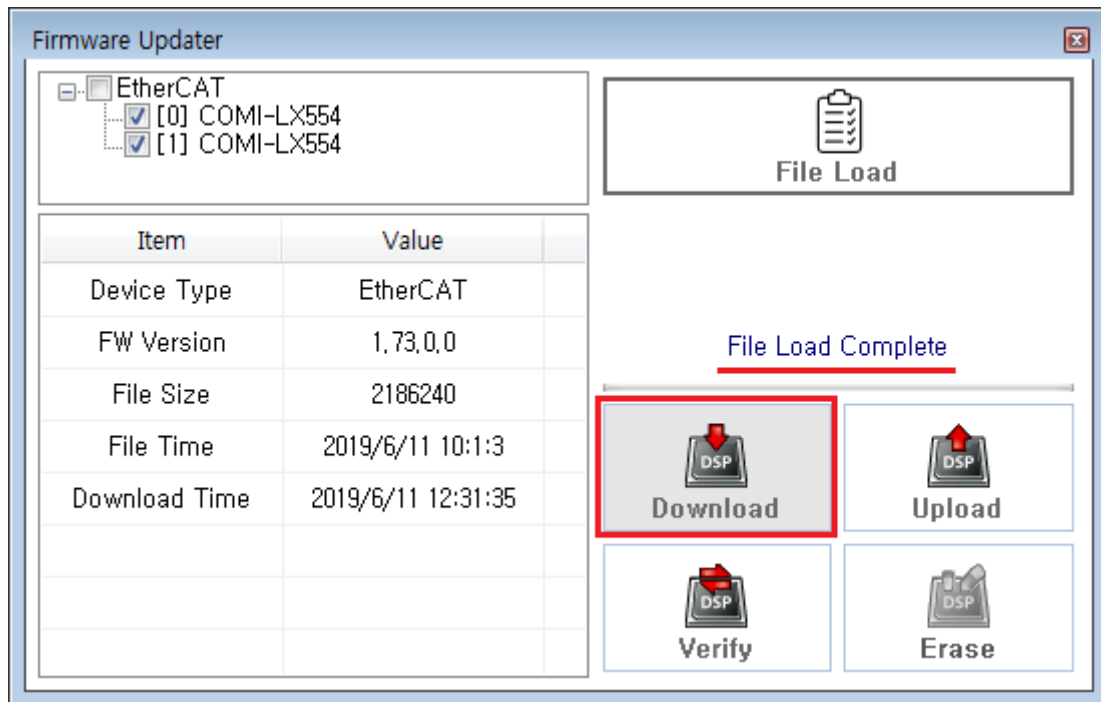

## 2 FW

- Device Tree Device Device FW

## 3 File Load Firmware File

4 "File Load Complete"

**Download**

Download

5 "Download Complete"

x

From:  
<http://comizoa.com/info/> - -

Permanent link:  
[http://comizoa.com/info/doku.php?id=platform:common:support:swupdate:00\\_fwupdate&rev=1560225047](http://comizoa.com/info/doku.php?id=platform:common:support:swupdate:00_fwupdate&rev=1560225047)