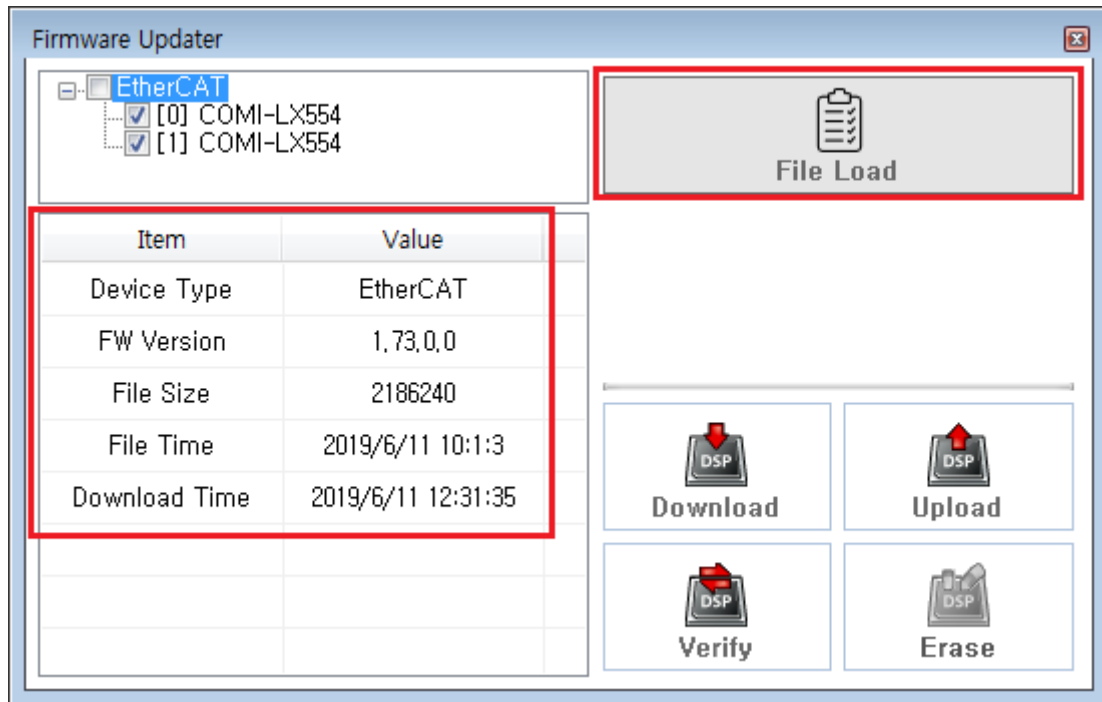

3 File Load Firmware File