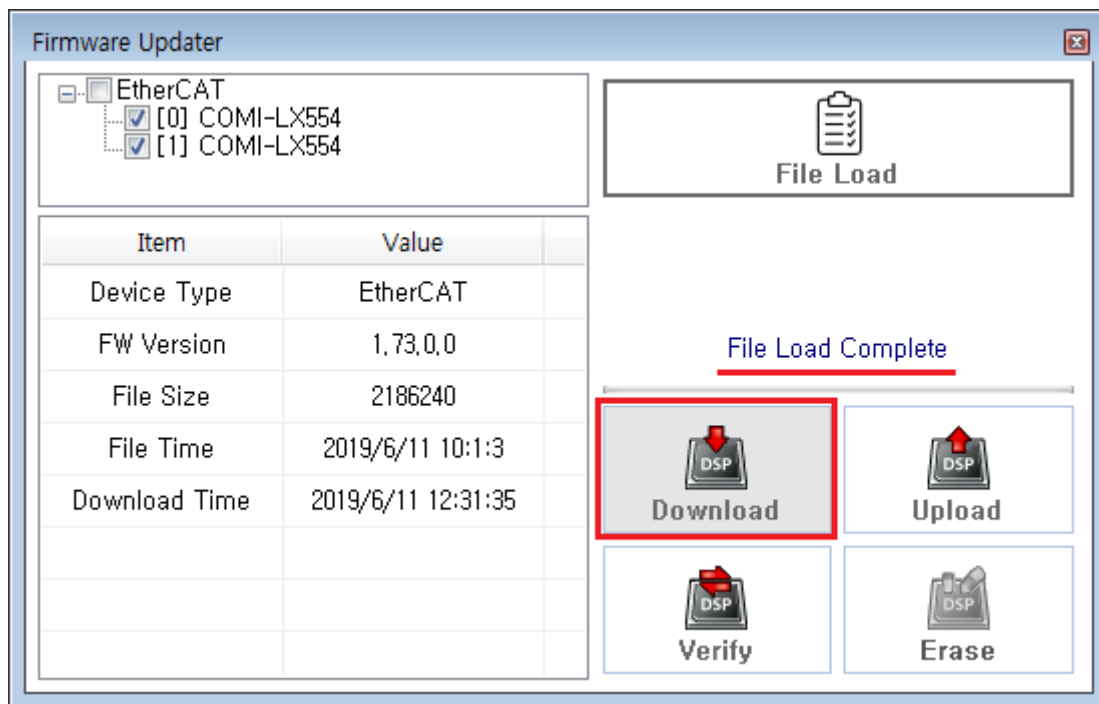

4 "File Load Complete"

Download

Download