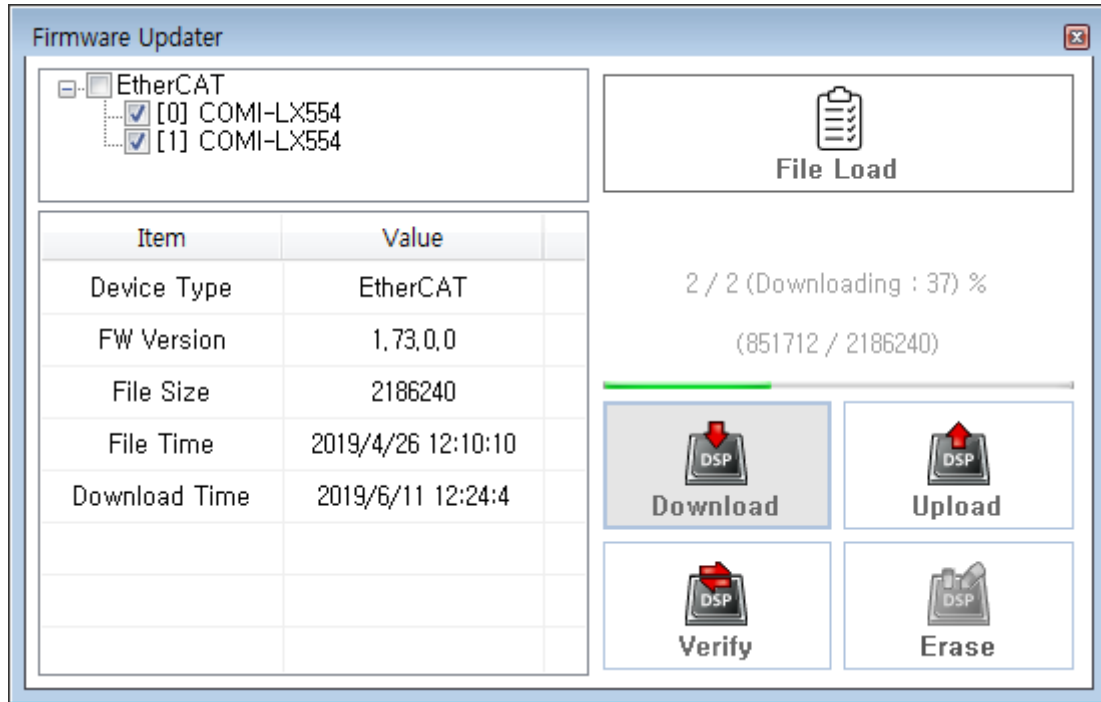

## 3 File Load Firmware File

4 "File Load Complete"

**Download**

Download

5 "Download Complete"

x

From:  
<http://comizoa.com/info/> - -

Permanent link:  
[http://comizoa.com/info/doku.php?id=platform:common:support:swupdate:00\\_fwupdate&rev=1560225047](http://comizoa.com/info/doku.php?id=platform:common:support:swupdate:00_fwupdate&rev=1560225047)