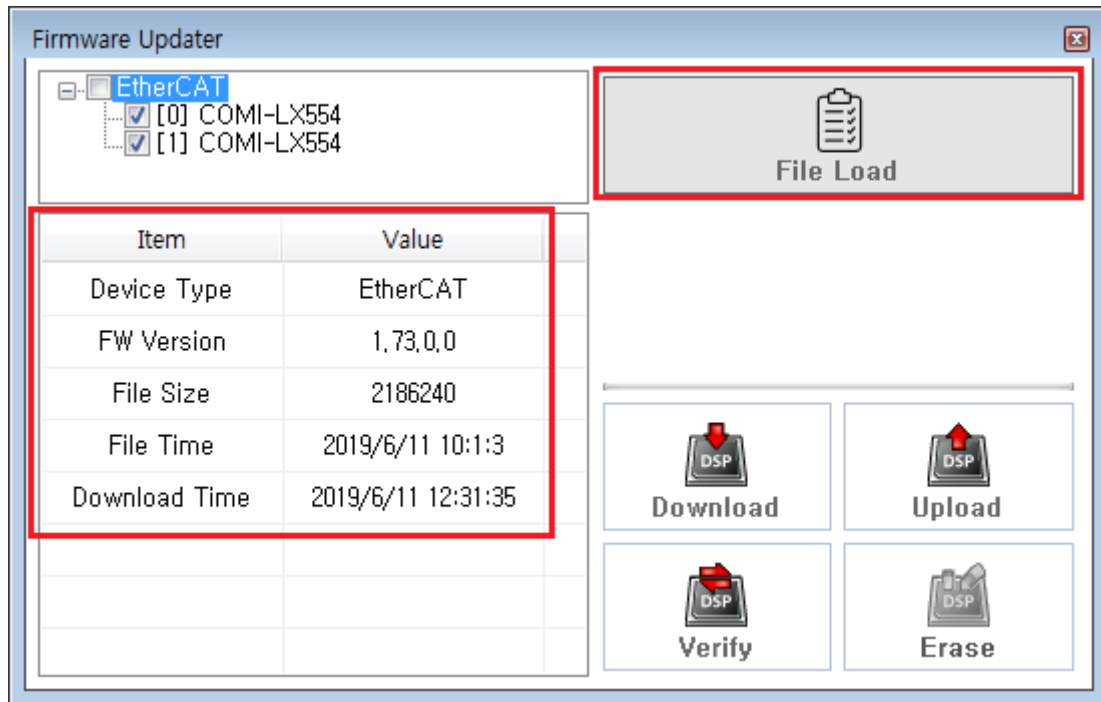

FW Update

x

1 FW Firmware Manager

2 FW

- Device Tree Device Device FW

3 File Load Firmware File

4 "File Load Complete"

Download