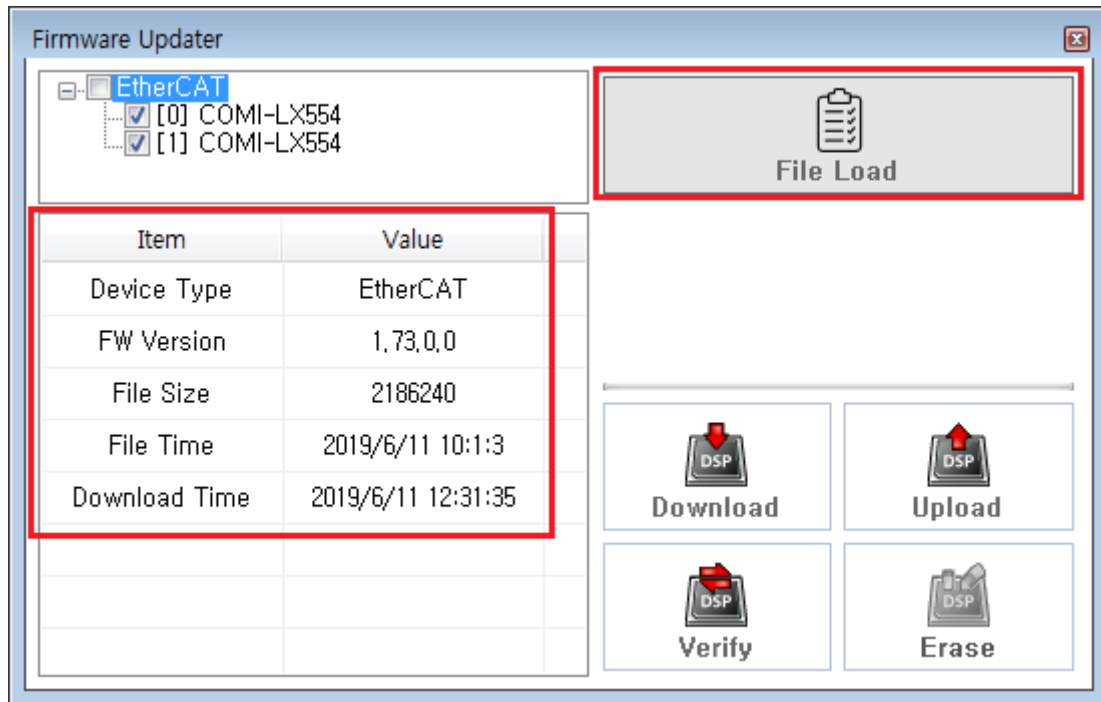

3 File Load Firmware File