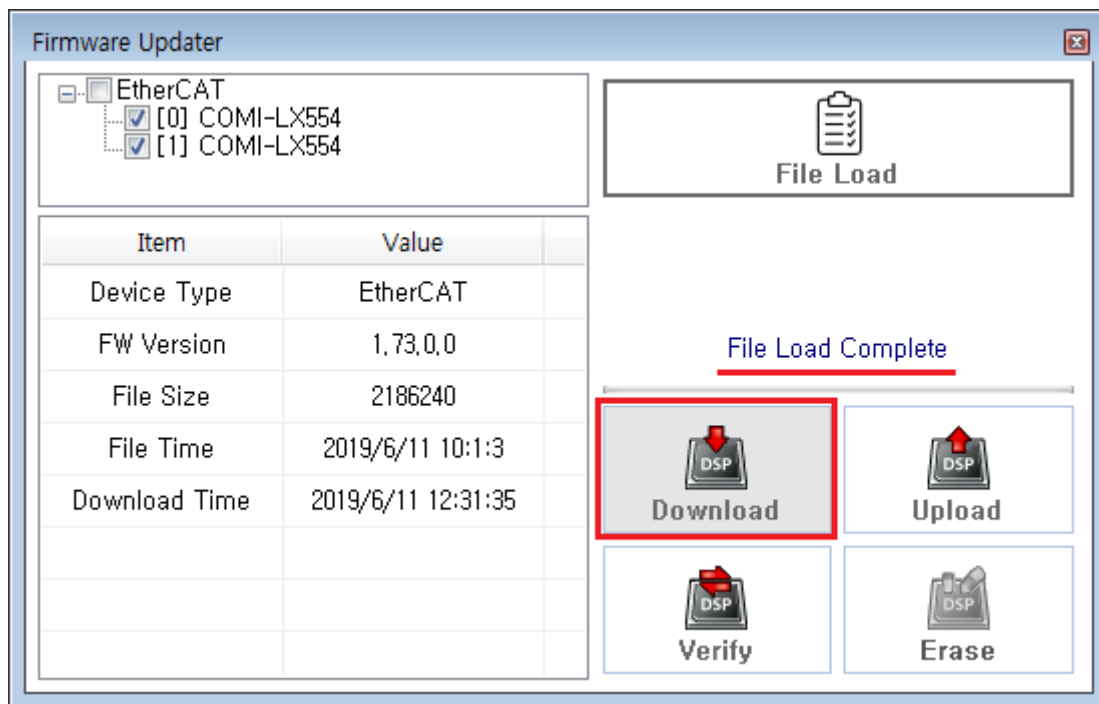

## 2 FW

- Device Tree Device Device FW

## 3 File Load Firmware File

4 "File Load Complete"

**Download**

Download

5 "Download Complete"

x

From:  
<http://comizoa.com/info/> - -

Permanent link:  
[http://comizoa.com/info/doku.php?id=platform:common:support:swupdate:00\\_fwupdate&rev=1575969237](http://comizoa.com/info/doku.php?id=platform:common:support:swupdate:00_fwupdate&rev=1575969237)