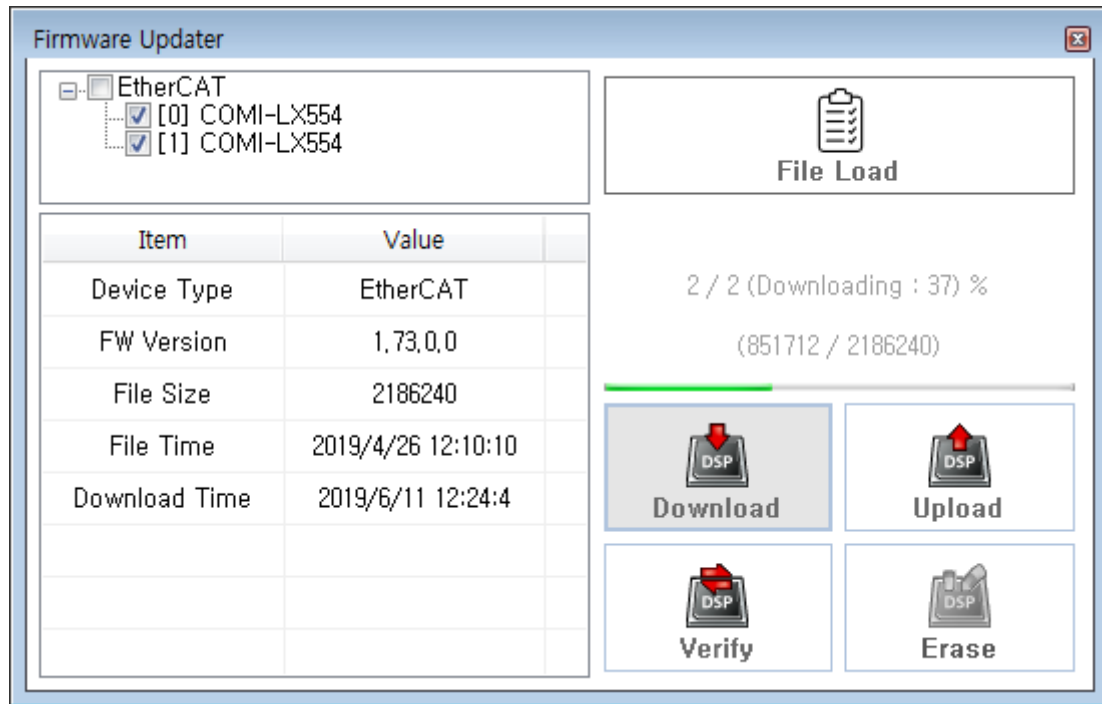

## 2 FW

- Device Tree Device Device FW

## 3 File Load Firmware File

4 "File Load Complete"

**Download**

Download

5 "Download Complete"

x

From:  
<http://comizoa.com/info/> - -

Permanent link:  
[http://comizoa.com/info/doku.php?id=platform:common:support:swupdate:00\\_fwupdate&rev=1575969237](http://comizoa.com/info/doku.php?id=platform:common:support:swupdate:00_fwupdate&rev=1575969237)