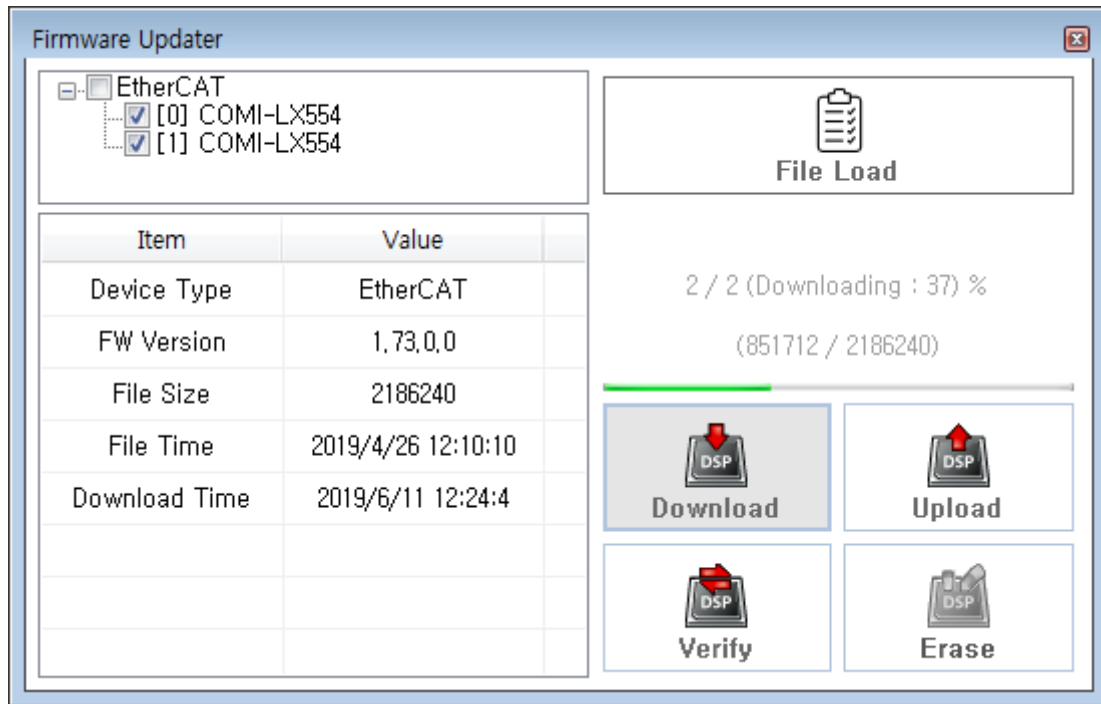

5 "Download Complete"

x

PC

From:
<http://comizoa.com/info/> - -

Permanent link:
<http://comizoa.com/info/doku.php?id=platform:common:support:swupdate:00_fwupdate&rev=1575970608>

Last update: **2024/07/08 18:22**