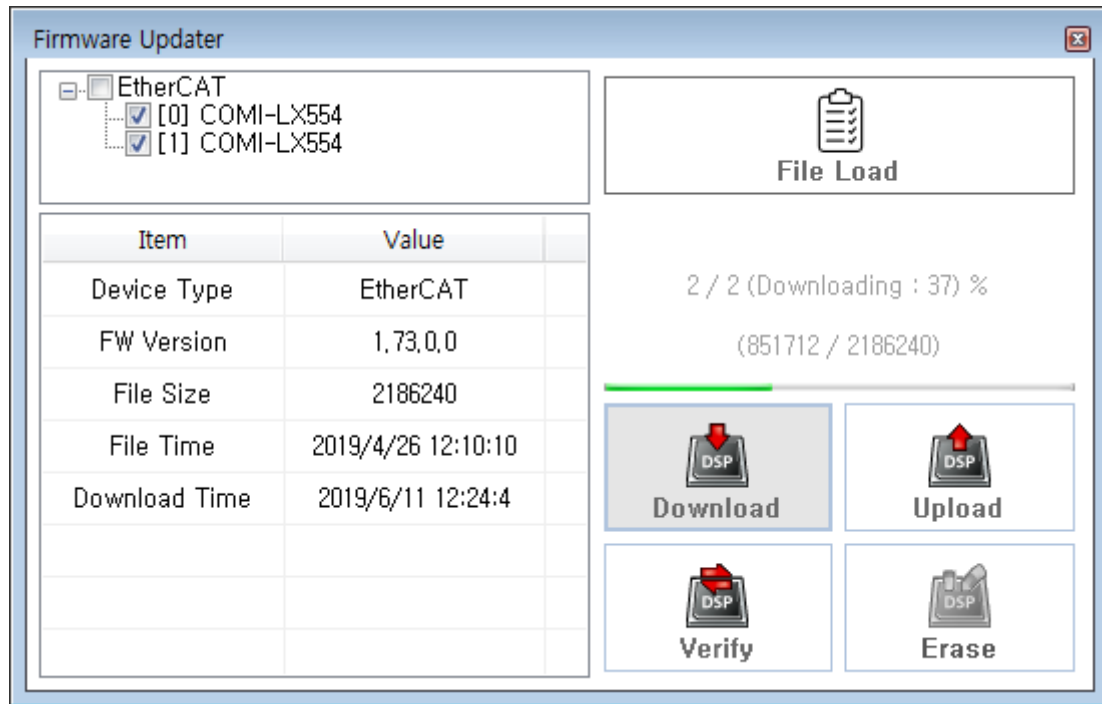

5 "Download Complete"

x

PC

From: <http://comizoa.com/info/> - -

Permanent link: <http://comizoa.com/info/doku.php?id=platform:common:support:swupdate:00_fwupdate&rev=1586997999>

Last update: **2024/07/08 18:22**