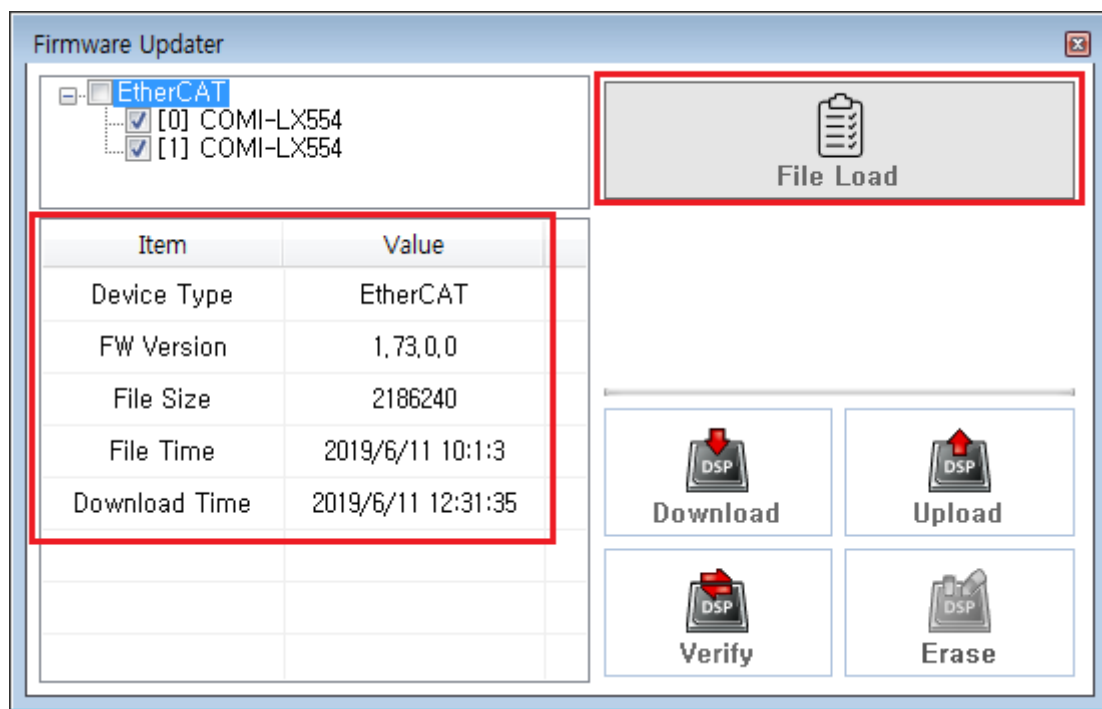

FW Update 1

FW Update

×

1 FW Firmware Manager

2 FW

- Device Tree Device Device FW

3 File Load Firmware File

4 "File Load Complete"