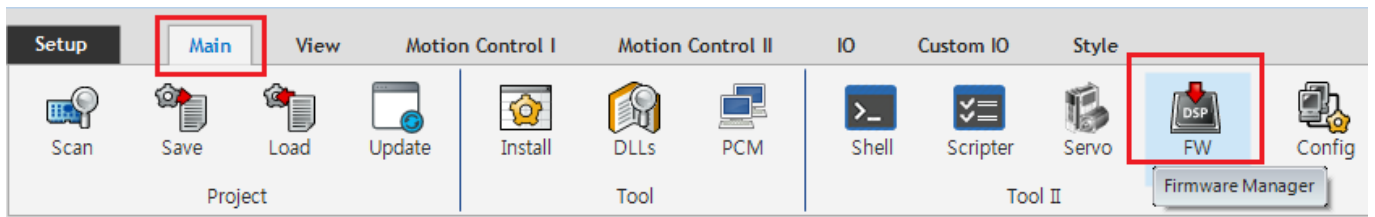

FW Update 1

FW Update

×

1 FW Firmware Manager

2 FW

- Device Tree Device Device FW

3 File Load Firmware File

4 "File Load Complete"