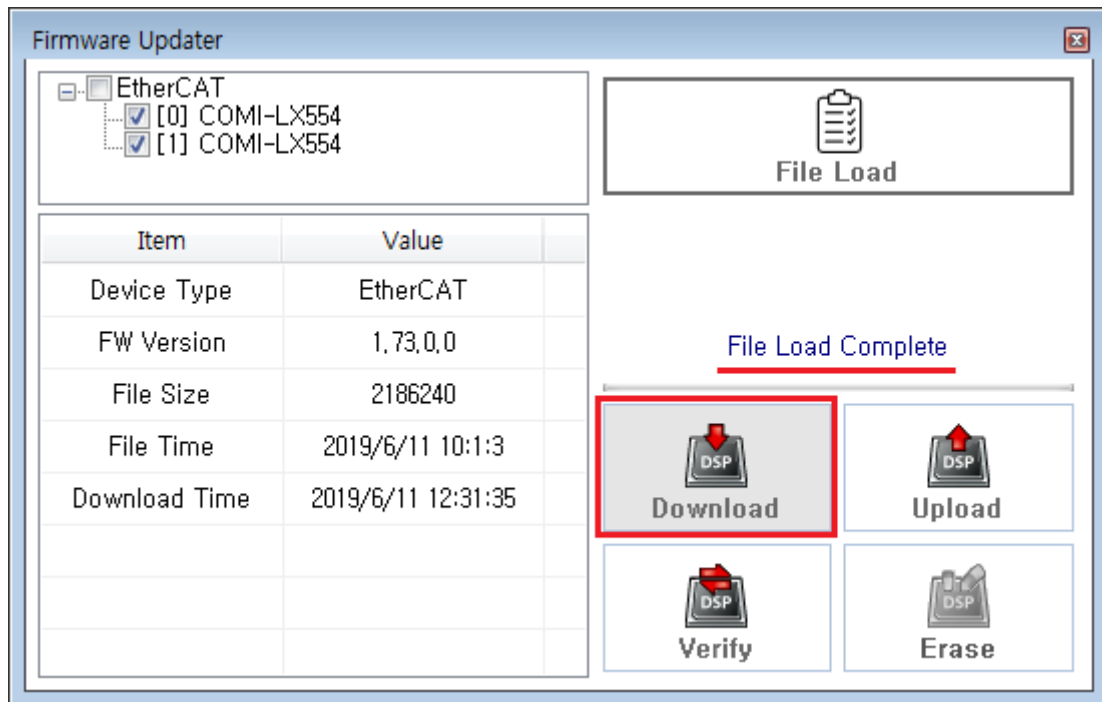

4 "File Load Complete"

Download

Download