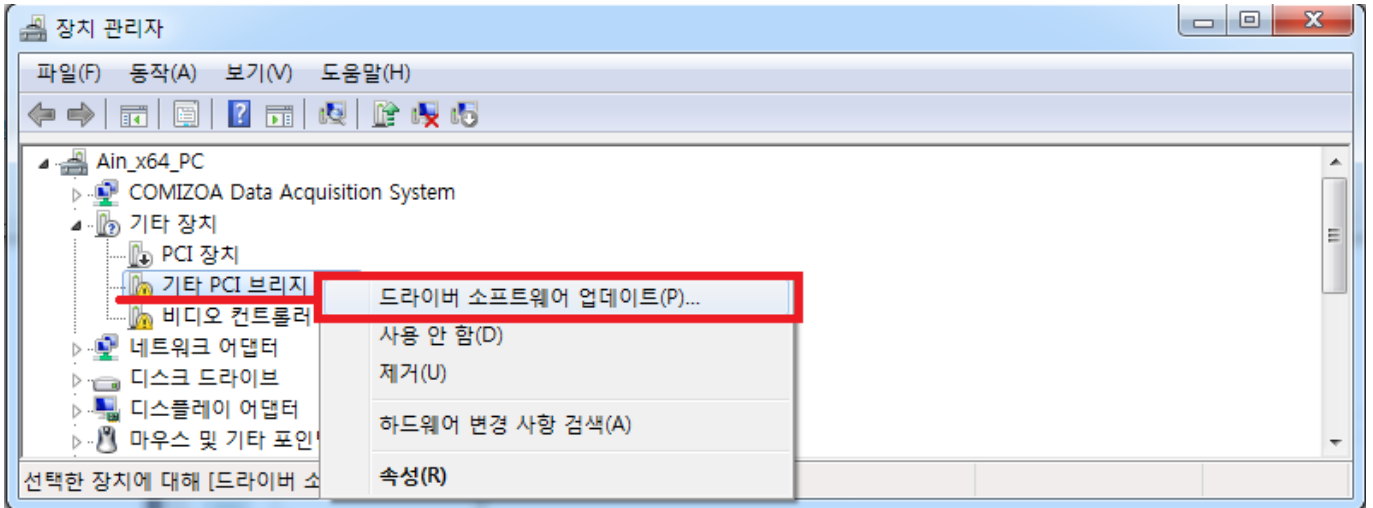

7 ' (R)'

8 ' (R)' Driver 1)