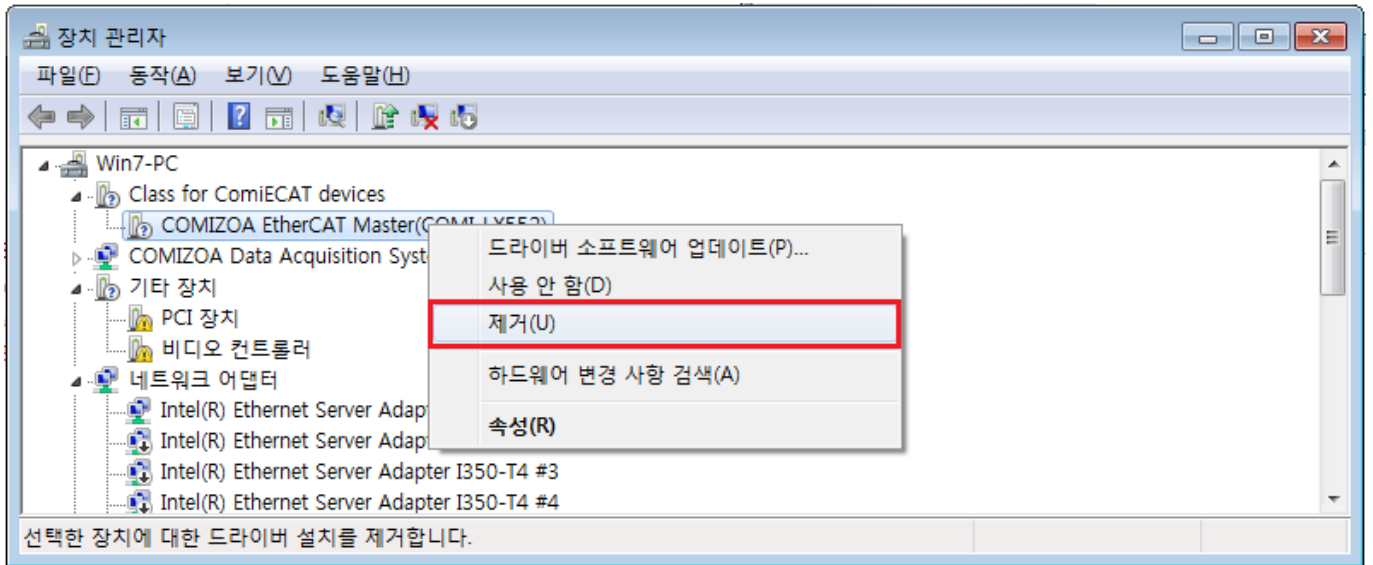

Driver Update ()

× Windows Driver (WDM)

×

1 ++

- - (: + **PauseBreak**)

2

3

4