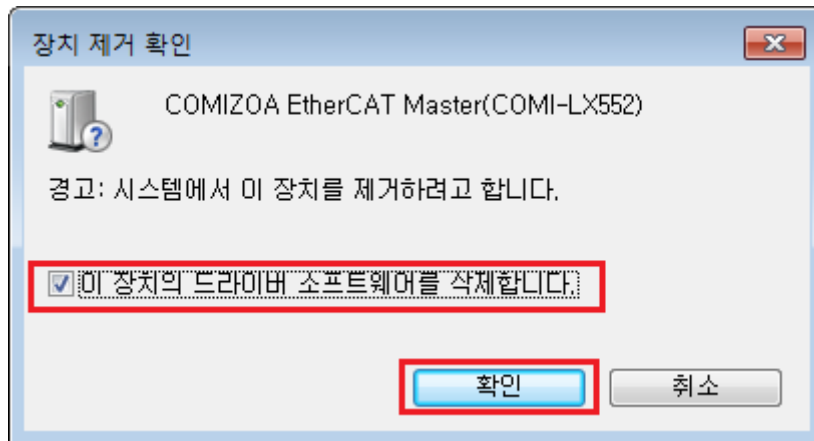

Driver Update ()

× Windows Driver (WDM)

×

1 ++

- - (: + **PauseBreak**)

2

3

4