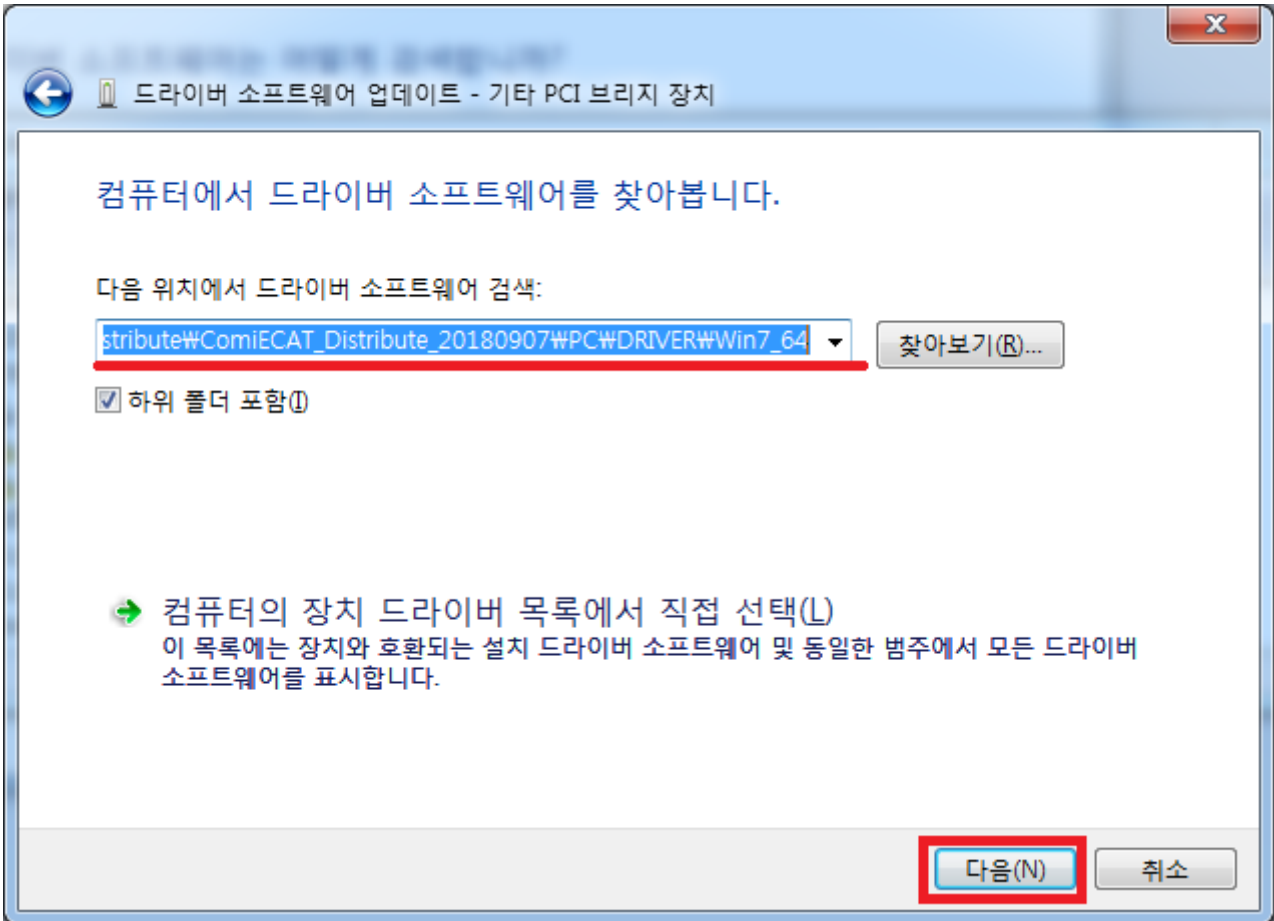

5

6' PCI

7 ' (R)'

8 ' (R)' Driver 1)

9

1) , driver, , install
*.inf, *.sys, *.cat

From:
<http://comizoa.com/info/> - -

Permanent link:
http://comizoa.com/info/doku.php?id=platform:common:support:swupdate:10_driver_install&rev=1575969265