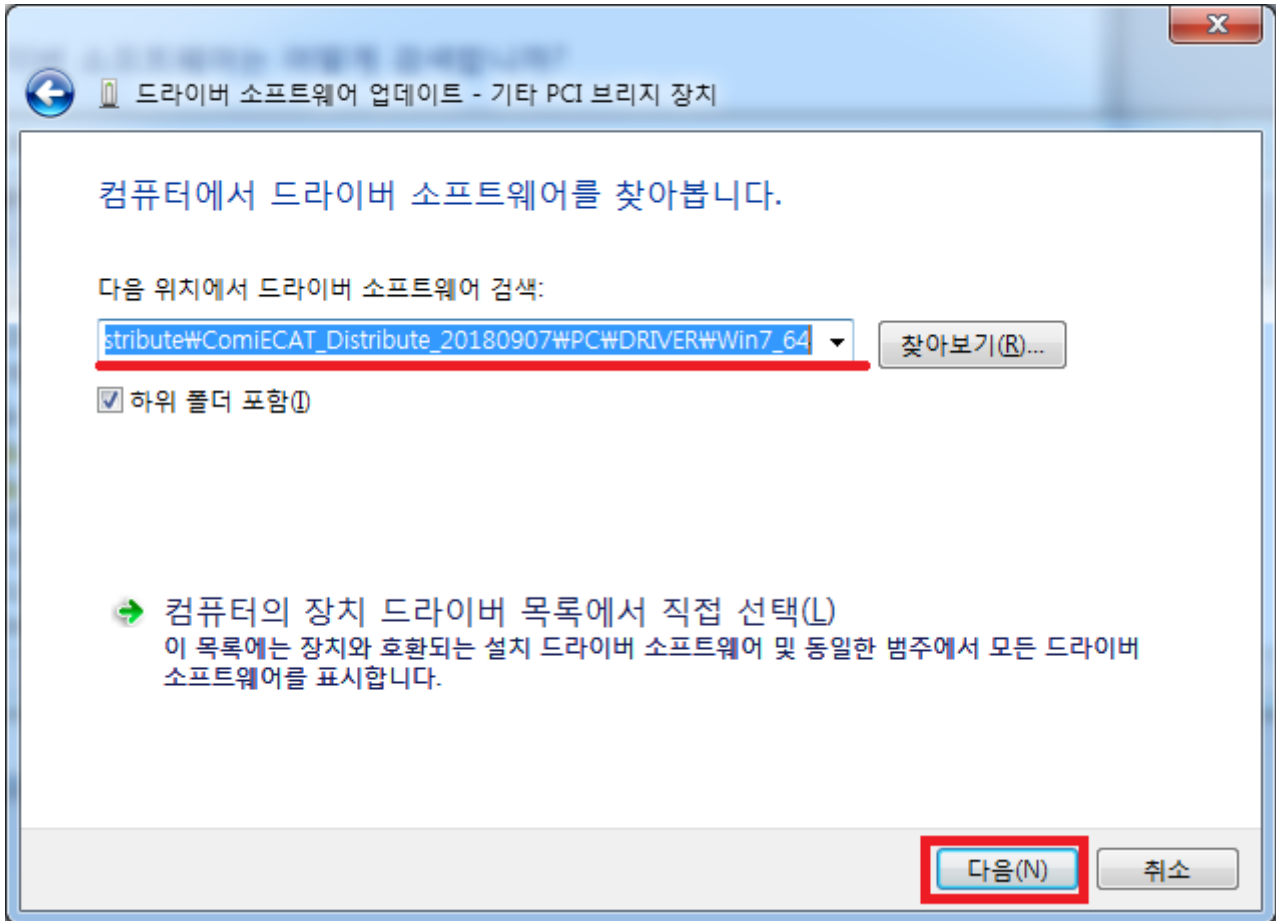

5

6 PCI

7 ' (R)'

8 ' (R)' Driver 1)

- 1) , driver, , install  
\*.inf, \*.sys, \*.cat

From:  
<http://comizoa.com/info/> - -

Permanent link:  
[http://comizoa.com/info/doku.php?id=platform:common:support:swupdate:10\\_driver\\_install&rev=1575970036](http://comizoa.com/info/doku.php?id=platform:common:support:swupdate:10_driver_install&rev=1575970036)