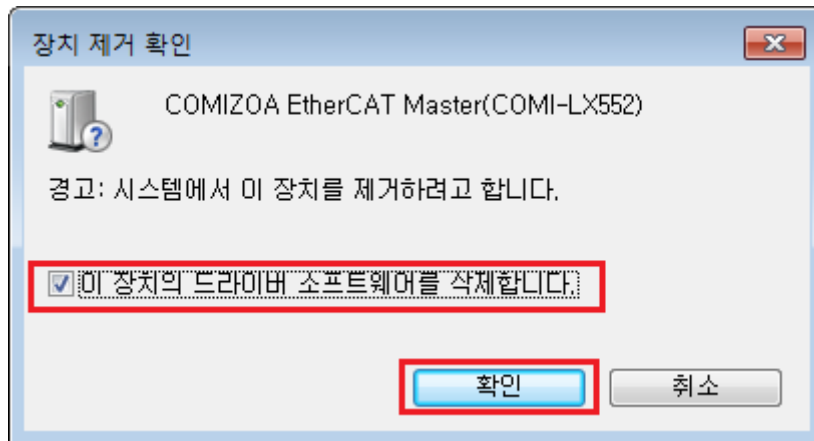

# Driver Update ( )

× Windows Driver (WDM)

×

1

• - ( : + **PauseBreak** )

2

3

4