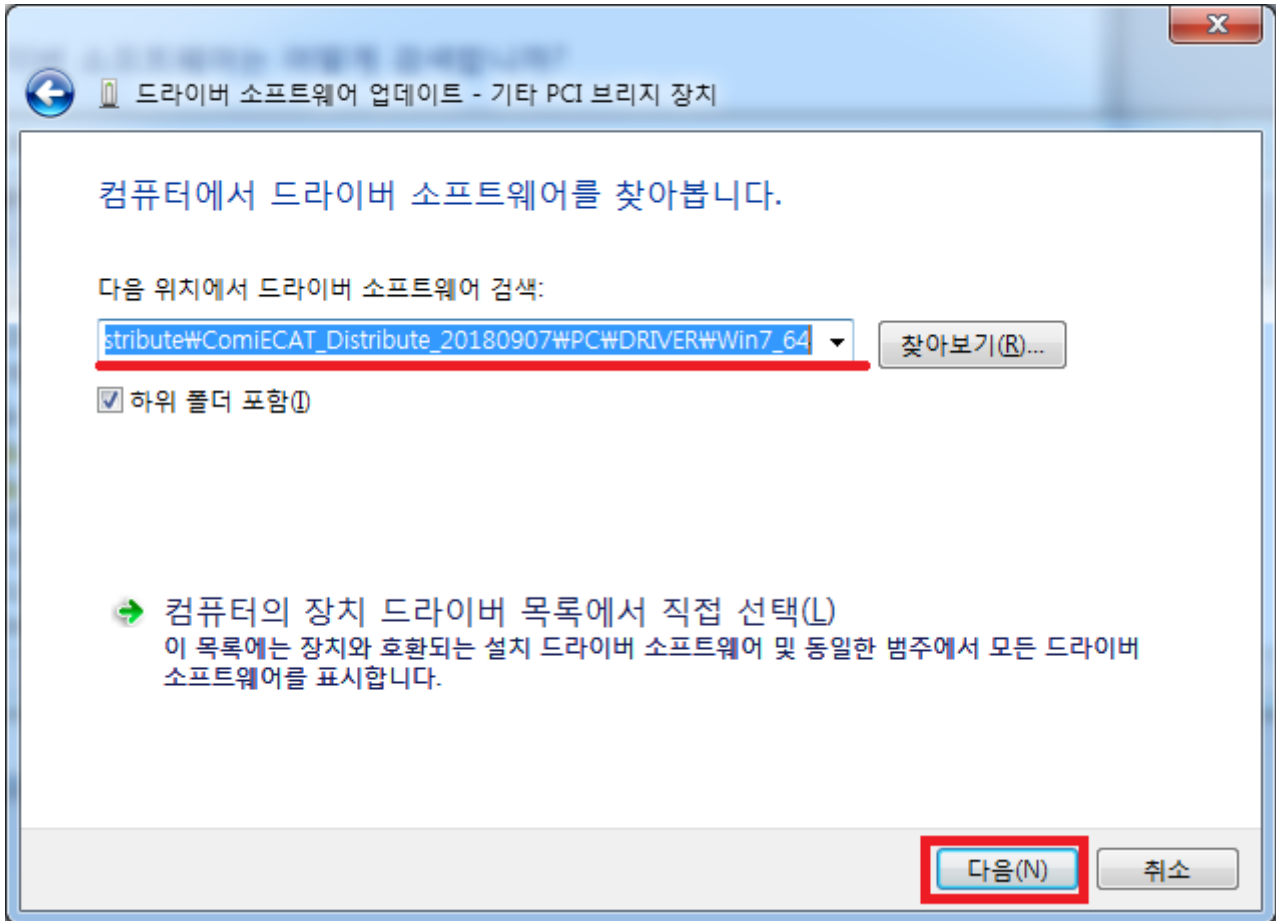

5

6 PCI

7 ' (R)'

8 ' (R)' Driver 1)

1) , driver, , install
*.inf, *.sys, *.cat

From:
<http://comizoa.com/info/> - -

Permanent link:
http://comizoa.com/info/doku.php?id=platform:common:support:swupdate:10_driver_install&rev=1575970036