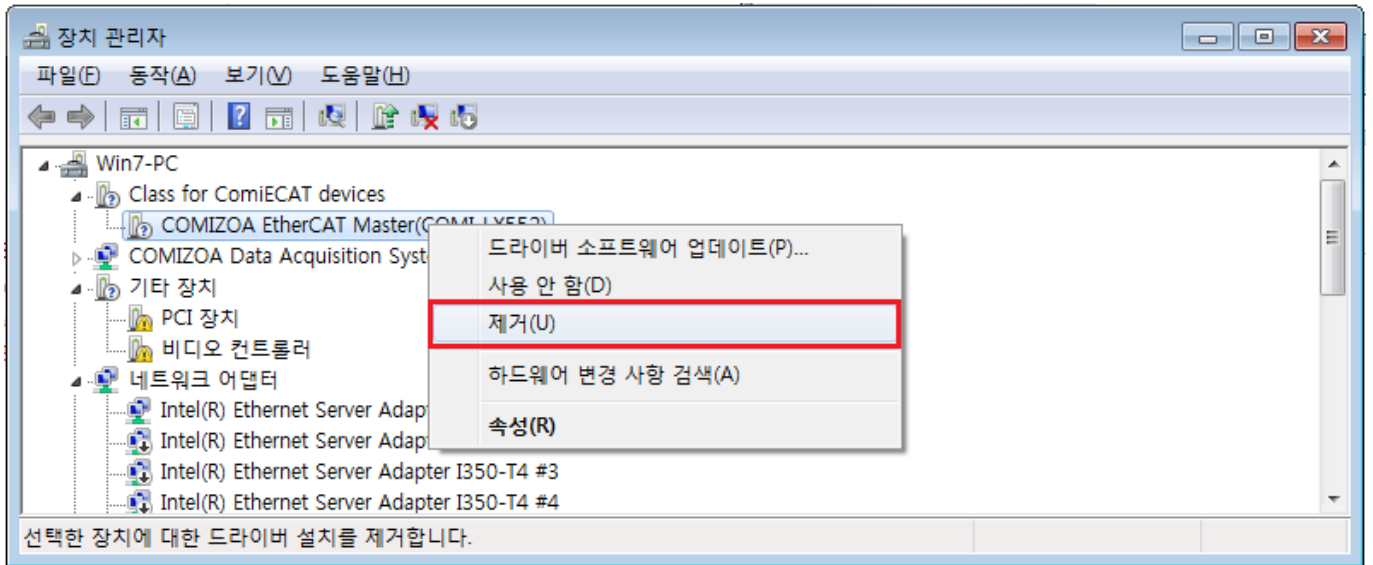

# Driver Update ( )

× Windows Driver (WDM)

×

1

• - ( : + **PauseBreak** )

2

3

4