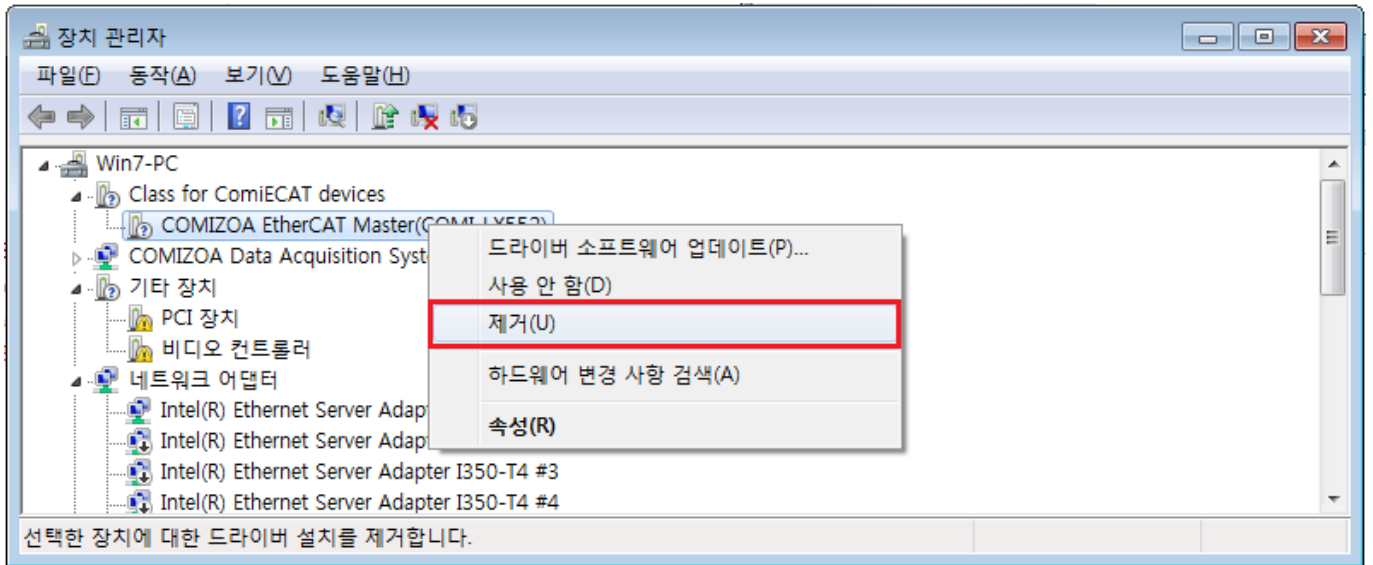

Driver Update ()

× Windows Driver (WDM)

×

1

- - (: + **PauseBreak**)

2

3

4