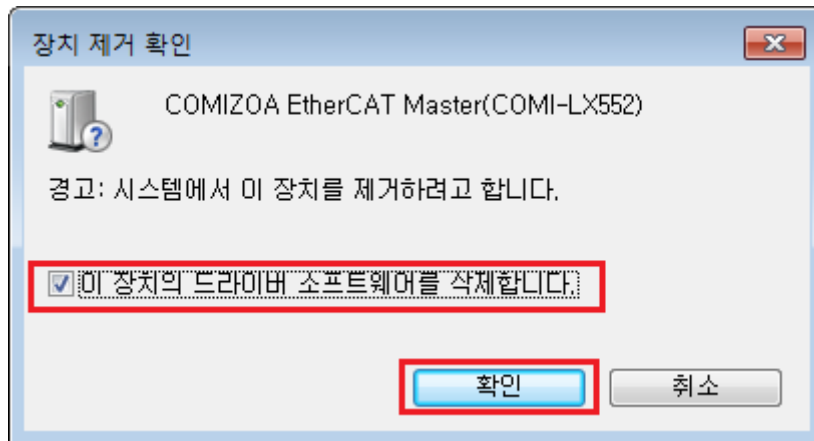

Driver Update ()

× Windows Driver (WDM)

×

1

- - (: + **PauseBreak**)

2

3

4