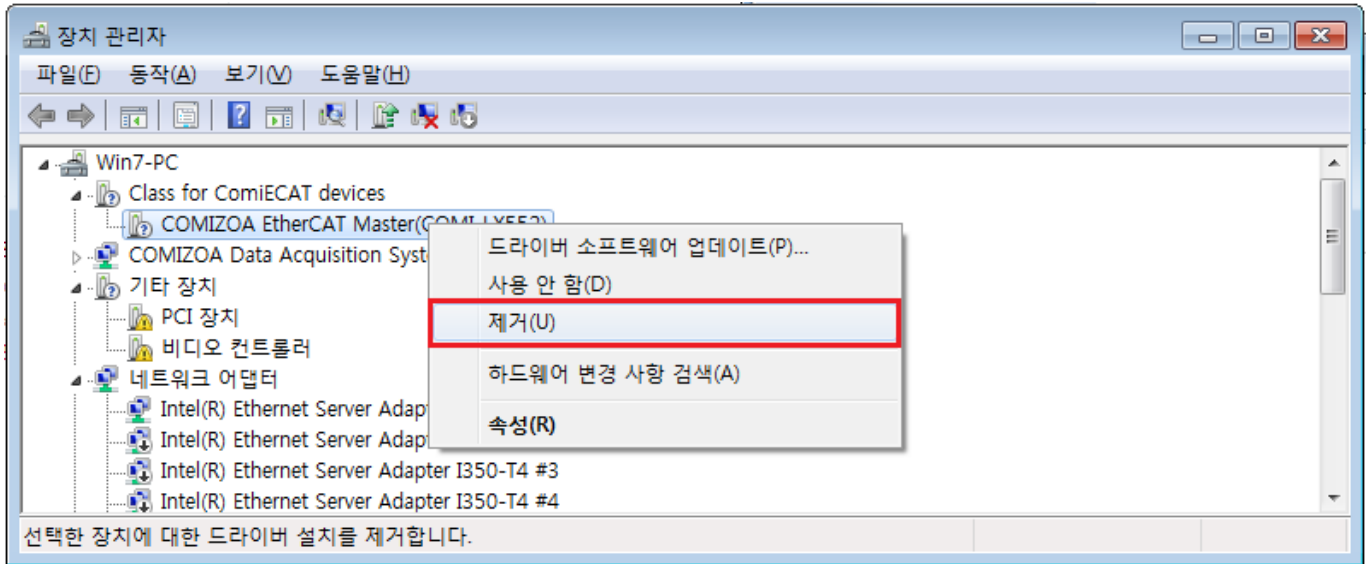

# Driver Update ( )

× Windows Driver (WDM)

×

1

• - ( : + **PauseBreak** )

2

3

4