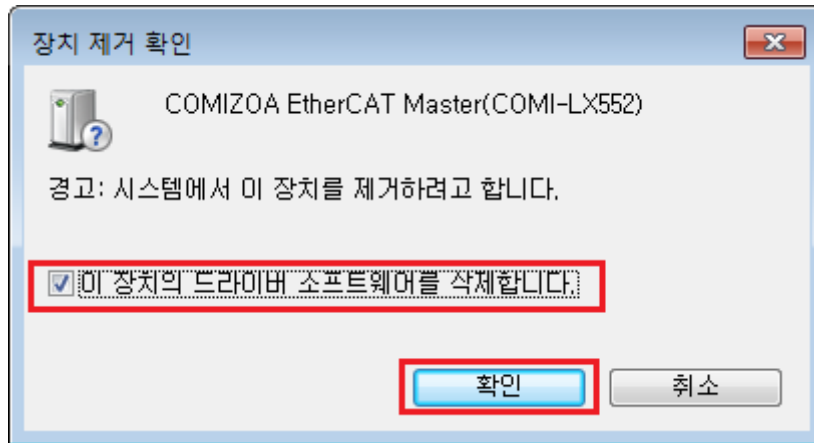

# Driver Update ( )

× Windows Driver (WDM)

×

1

• - ( : + **PauseBreak** )

2

3

4