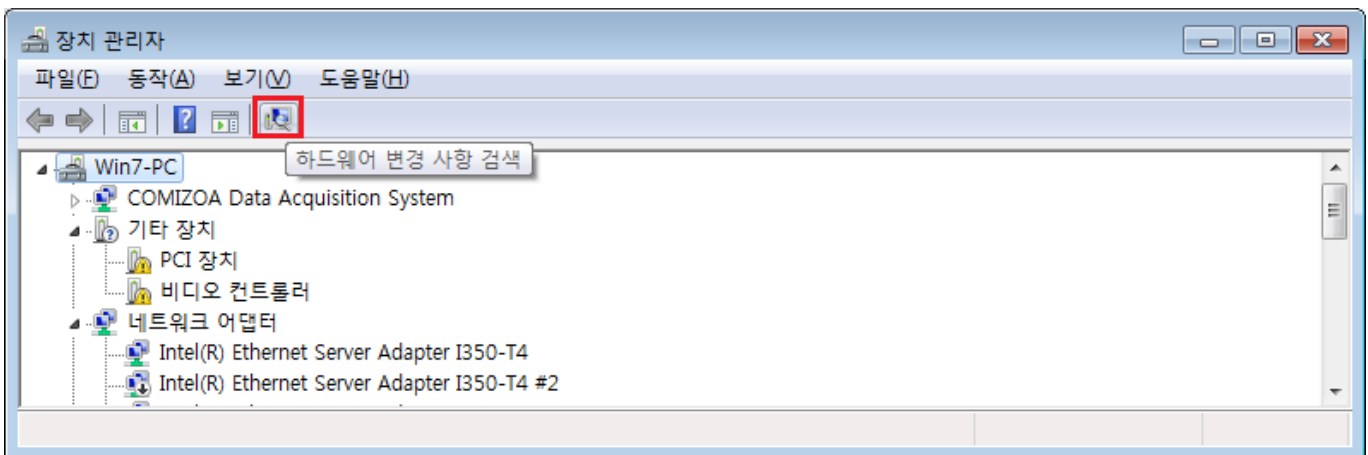

# Driver Update ( )

× Windows Driver (WDM)

×

1

• - ( : + **PauseBreak** )

2

3

4