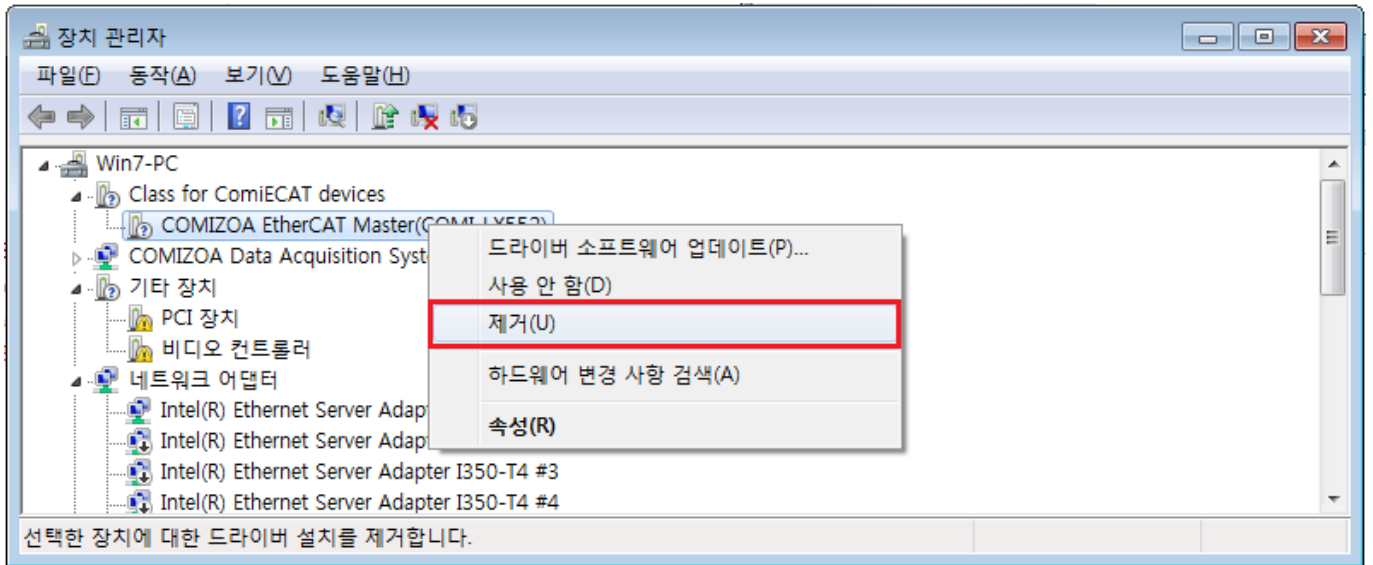

Driver Update ()

× Windows Driver (WDM)

×

1

• - (: + **PauseBreak**)

2

3

4