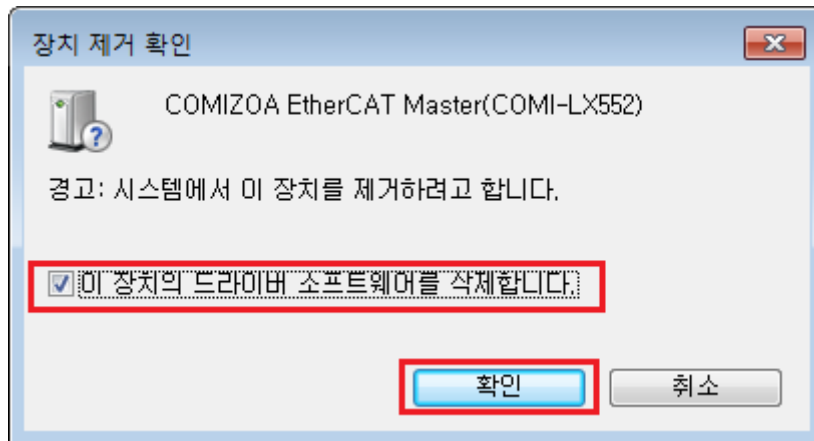

Driver Update ()

× Windows Driver (WDM)

×

1

• - (: + **PauseBreak**)

2

3

4