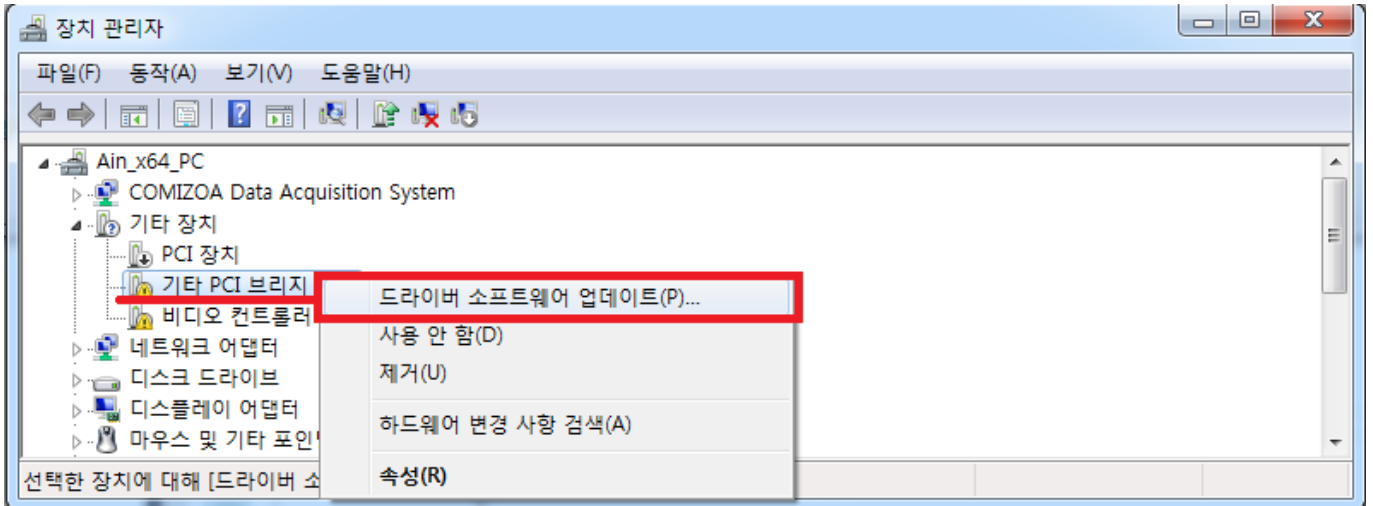

7 ' (R)'

8 ' (R)' Driver 1)