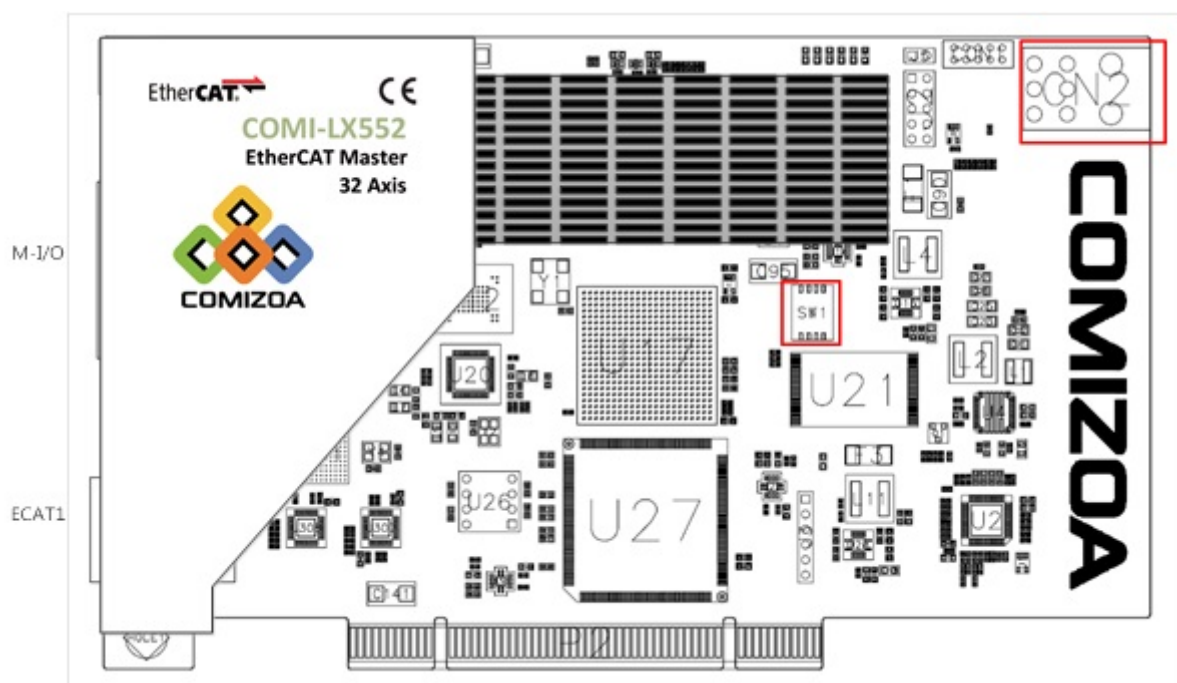

Device ID 1
Info 1
Solution 1

Device ID

x DeviceID

Info

- EtherCAT Device DeviceID
- " 0 " , Device

Solution

- SW1 DeviceID
- bit

- DeviceID 1 .

From:

<http://comizoa.com/info/> - -

Permanent link:

http://comizoa.com/info/doku.php?id=platform:ethercat:1_setup:00_install:10_deviceid&rev=1586857540

Last update: **2024/07/08 18:22**