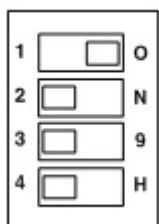

Device ID 1
Info 1
Solution 1

Device ID

x DeviceID

Info

- EtherCAT Device DeviceID
- " 0 " , Device

Solution

- SW1 DeviceID
- bit

- DeviceID 1 .