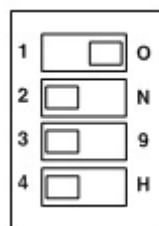

Device ID 1
..... 1

Device ID

x DeviceID

- EtherCAT Device DeviceID
- " 0 " , Device

- SW1 DeviceID
- bit

- DeviceID 1 .

From:

<http://comizoa.com/info/> - -