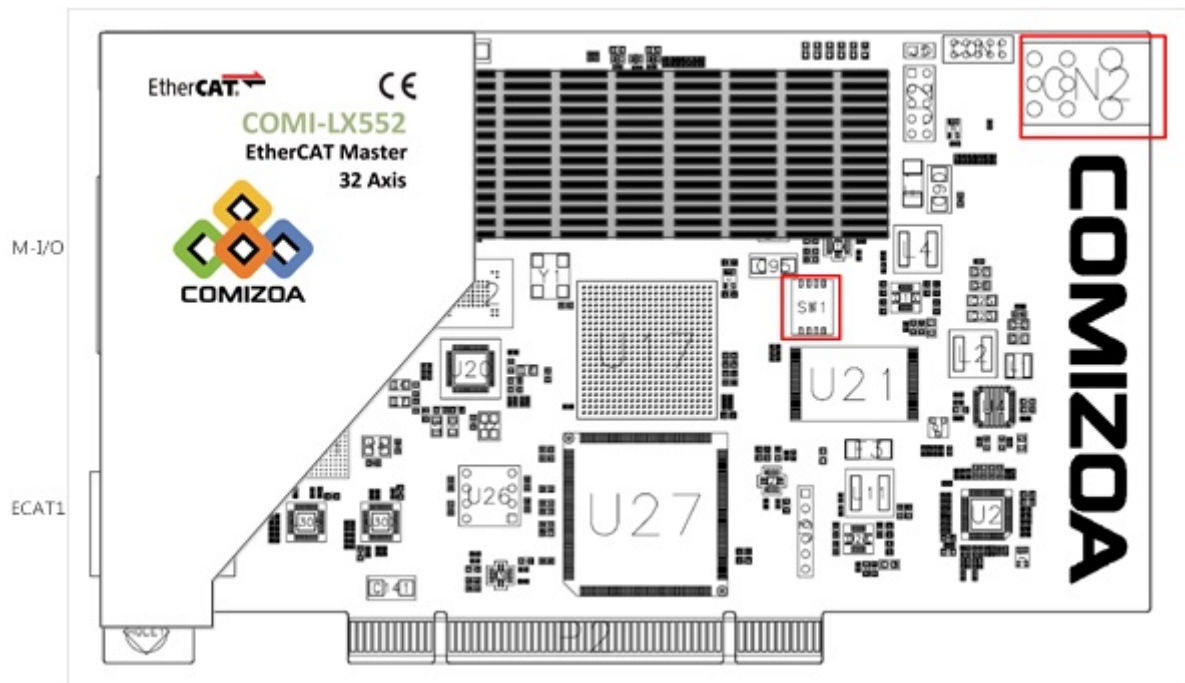

Device ID 1
..... 1

Device ID

x DeviceID

- EtherCAT Device DeviceID
- " 0 " , Device

- SW1 DeviceID
- bit

- DeviceID 1 .

From:

<http://comizoa.com/info/> - -

Permanent link:

http://comizoa.com/info/doku.php?id=platform:ethercat:1_setup:00_install:10_deviceid&rev=1587032176

Last update: **2024/07/08 18:22**