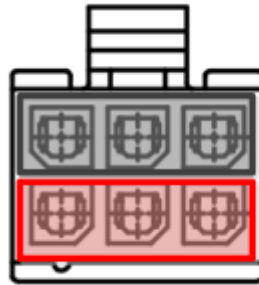

# 12V

× EtherCAT Device 12V

**EtherCAT Device** 2.10 **12V**

- Device [Print](#)

- [CN2](#)

## Connector

GND  
+12V

- Graphic Card
- Power Supply
- 가
- +12V

6P

가

, Power Supply  
Power Connector가 , Power

Computer  
Gender

From:  
<http://comizoa.com/info/> - -