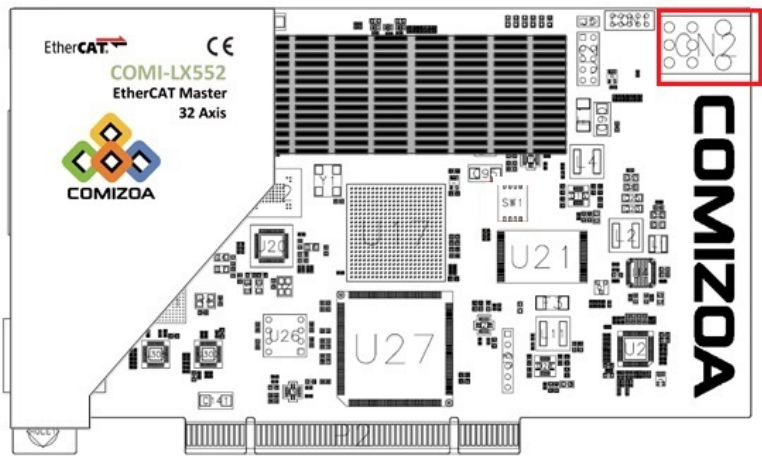

12V	.....	1
	.....	1
Connector	.....	1

# 12V

× EtherCAT Device 12V

**EtherCAT Device** 2.10 **12V**

- Device [Print](#)

- [CN2](#)

## Connector

GND  
+12V

- Graphic Card
- Power Supply
- 가
- +12V

6P

가

, Power Supply  
Power Connector가 , Power

Computer  
Gender

From:  
<http://comizoa.com/info/> - -