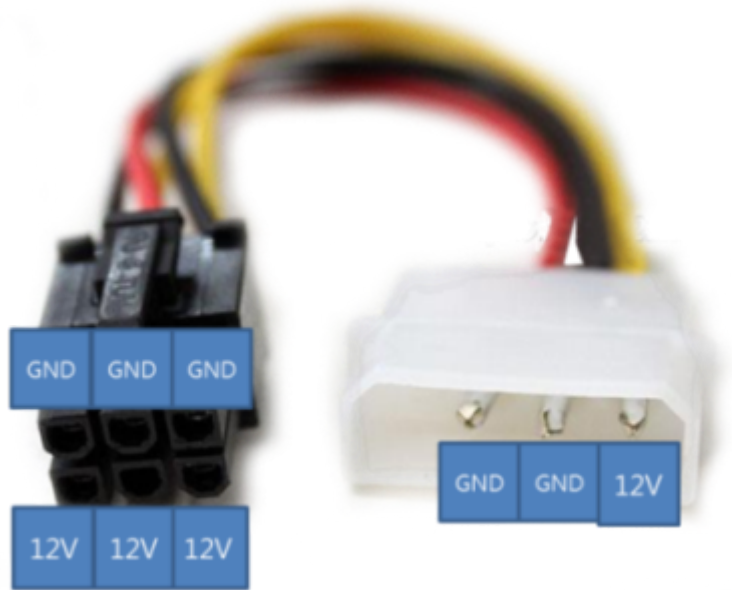

# 12V

× EtherCAT Device 12V

**EtherCAT Device** 2.10 **12V**

- Device [Print](#)

- [CN2](#)

## Connector

GND  
+12V

- Graphic Card
- Power Supply
- 가
- +12V

6P

가

, Power Supply  
Power Connector가 , Power

Computer  
Gender

From:  
<http://comizoa.com/info/> - -

Permanent link:  
[http://comizoa.com/info/doku.php?id=platform:ethercat:1\\_setup:00\\_install:30\\_power&rev=1586857556](http://comizoa.com/info/doku.php?id=platform:ethercat:1_setup:00_install:30_power&rev=1586857556)