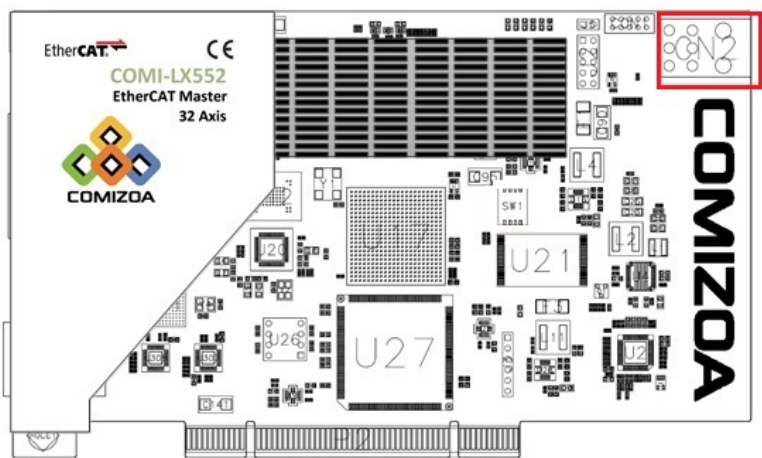

12V	1
Connector	1

12V

× EtherCAT Device 12V

EtherCAT Device 2.10 **12V**

- Device [Print](#)

- [CN2](#)

Connector

- Graphic Card , 6P .
- Power Supply ,
- 가 , Power Supply Computer
- +12V Power Connector가 , Power Gender

From:

<http://comizoa.com/info/> - -

Permanent link:

http://comizoa.com/info/doku.php?id=platform:ethernet:1_setup:00_install:30_power&rev=1587032254

Last update: **2024/07/08 18:22**