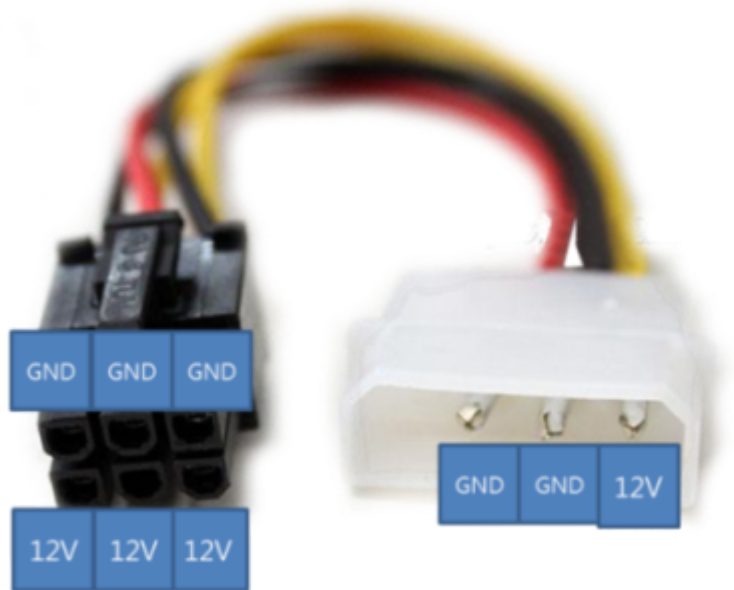

12V	1
Connector	1

12V

× EtherCAT Device 12V

EtherCAT Device 2.10 **12V**

- Device [Print](#)

- [CN2](#)

Connector

- Graphic Card , 6P .
- Power Supply ,
- 가 , Power Supply Computer
- +12V Power Connector가 , Power Gender

From:

<http://comizoa.com/info/> - -

Permanent link:

http://comizoa.com/info/doku.php?id=platform:ethernet:1_setup:00_install:30_power&rev=1587032254

Last update: **2024/07/08 18:22**