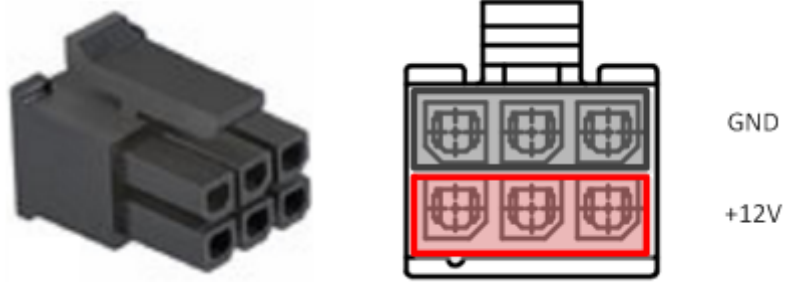

12V	1
Connector	1

12V

× EtherCAT Device 12V

EtherCAT Device 2.10 **12V**

- Device [Print](#)

- [CN2](#)

Connector

- Graphic Card , 6P .
- Power Supply ,
- 가 , Power Supply Computer
- +12V Power Connector가 , Power Gender