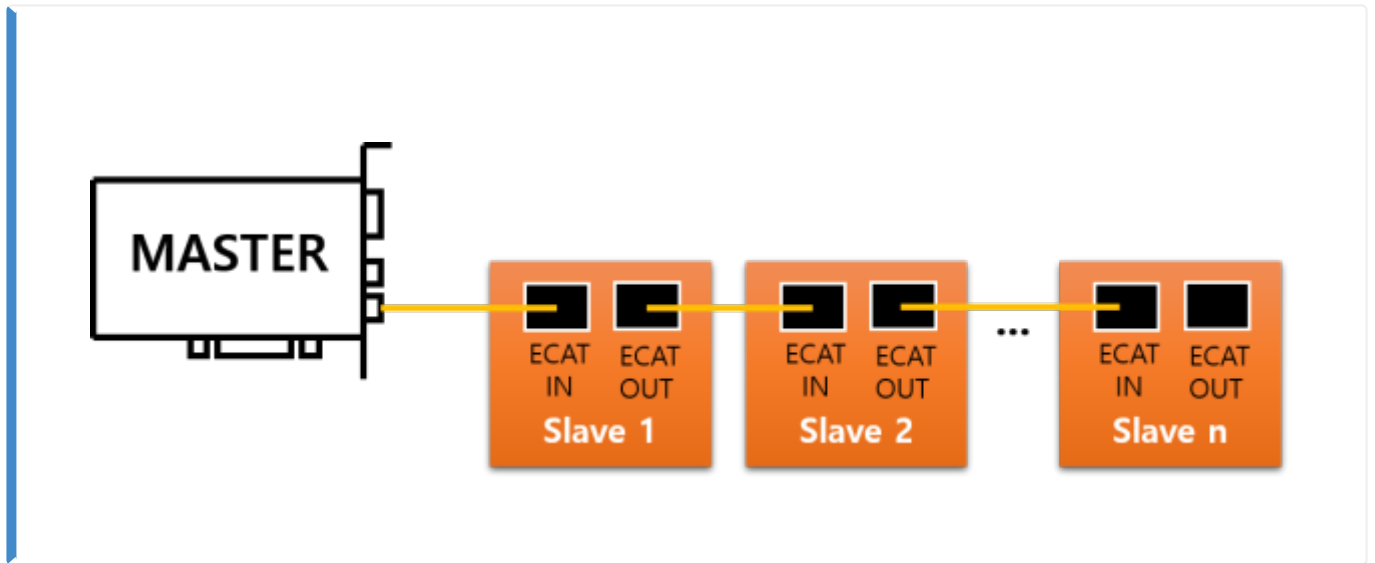

..... 1

..... 1

x

- , , ,
- 'ECAT OUT' , 'ECAT IN'
  - 'ECAT IN' 'ECAT OUT' OUT - IN
- DualRing Master , 가 Outport

From:  
<http://comizoa.com/info/> - -

Permanent link:  
[http://comizoa.com/info/doku.php?id=platform:ethercat:1\\_setup:05\\_topology:10\\_line&rev=1608096826](http://comizoa.com/info/doku.php?id=platform:ethercat:1_setup:05_topology:10_line&rev=1608096826)