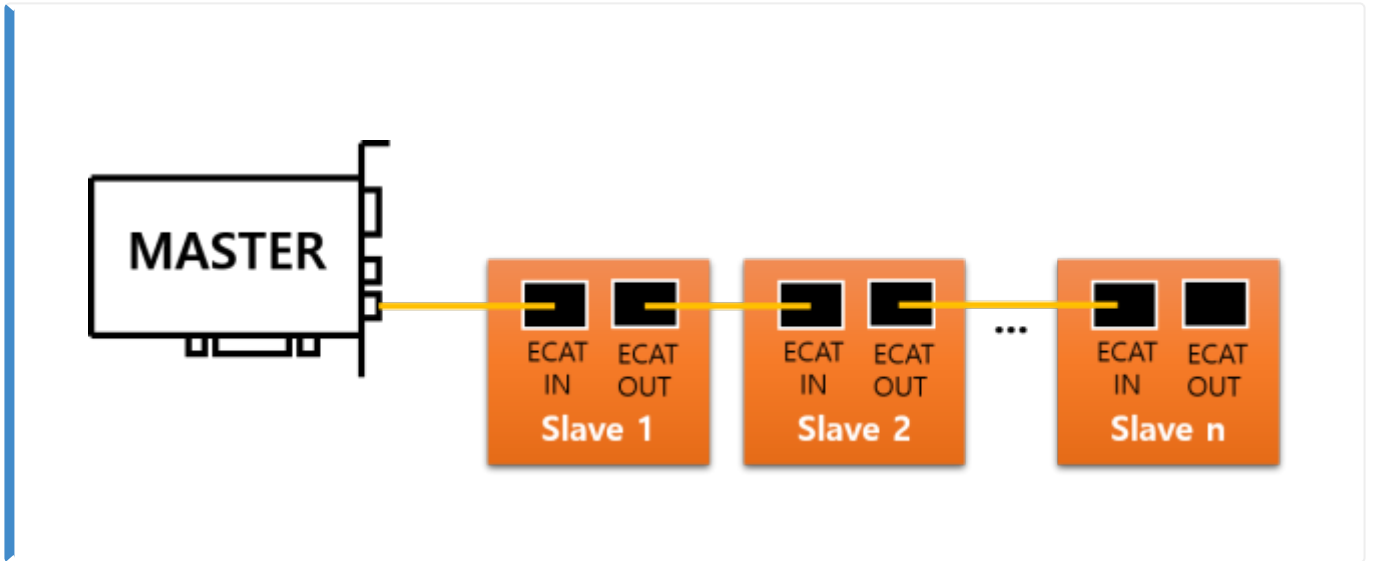

..... 1

..... 1

x

- , , ,
- 'ECAT OUT' , 'ECAT IN'
 - 'ECAT IN' 'ECAT OUT' OUT - IN
- DualRing Master , 가 Outport

From:

<http://comizoa.com/info/> - -

Permanent link:

http://comizoa.com/info/doku.php?id=platform:ethernet:1_setup:05_topology:10_line&rev=1608096826